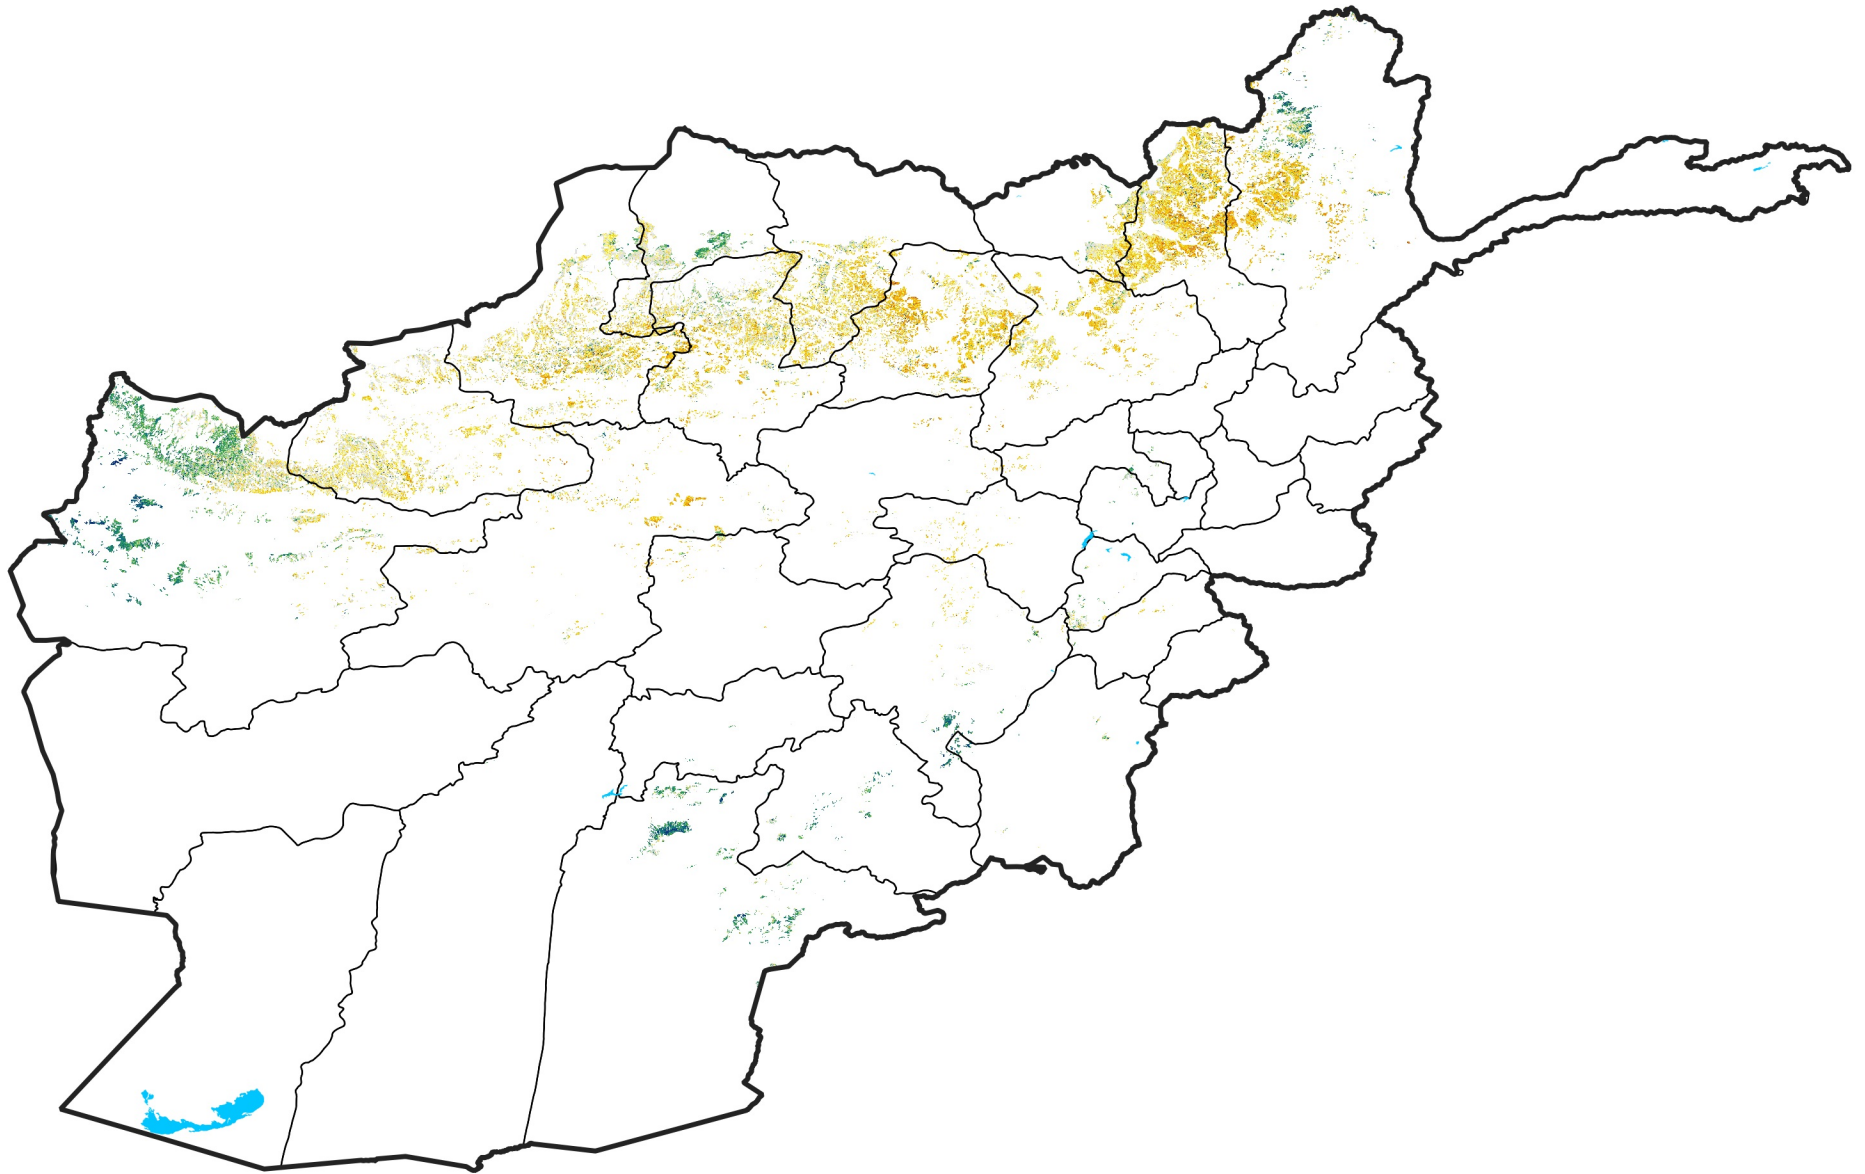

Afghanistan Rainfed Agricultural Areas

Percent of Mean NDVI

2020 / Mean (2012 - 2021)

Period 62 / Nov 01 - 10, 2020

Percent of Normal