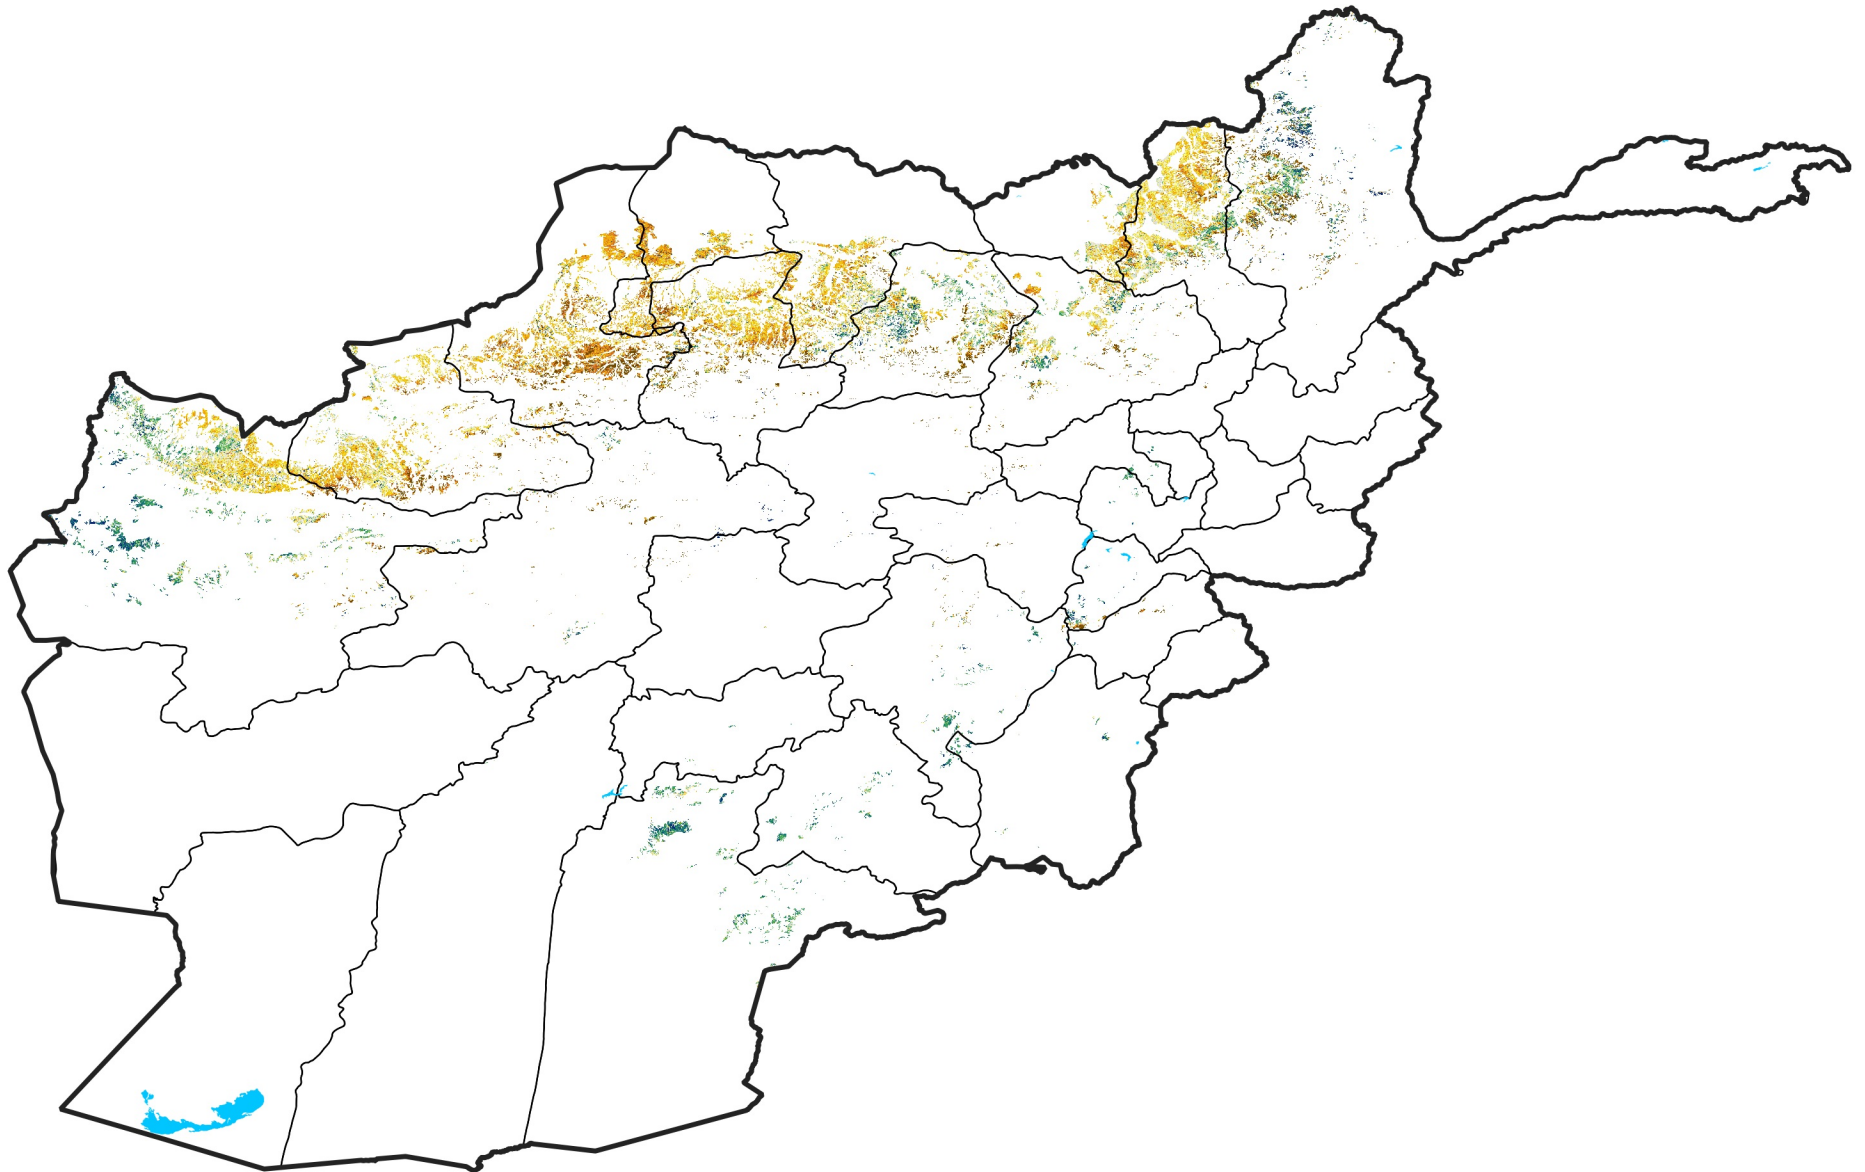

# Afghanistan Rainfed Agricultural Areas

## Percent of Mean NDVI

2021 / Mean (2012 - 2021)

Period 01 / Dec 26, 2020 - Jan 05, 2021

### Percent of Normal