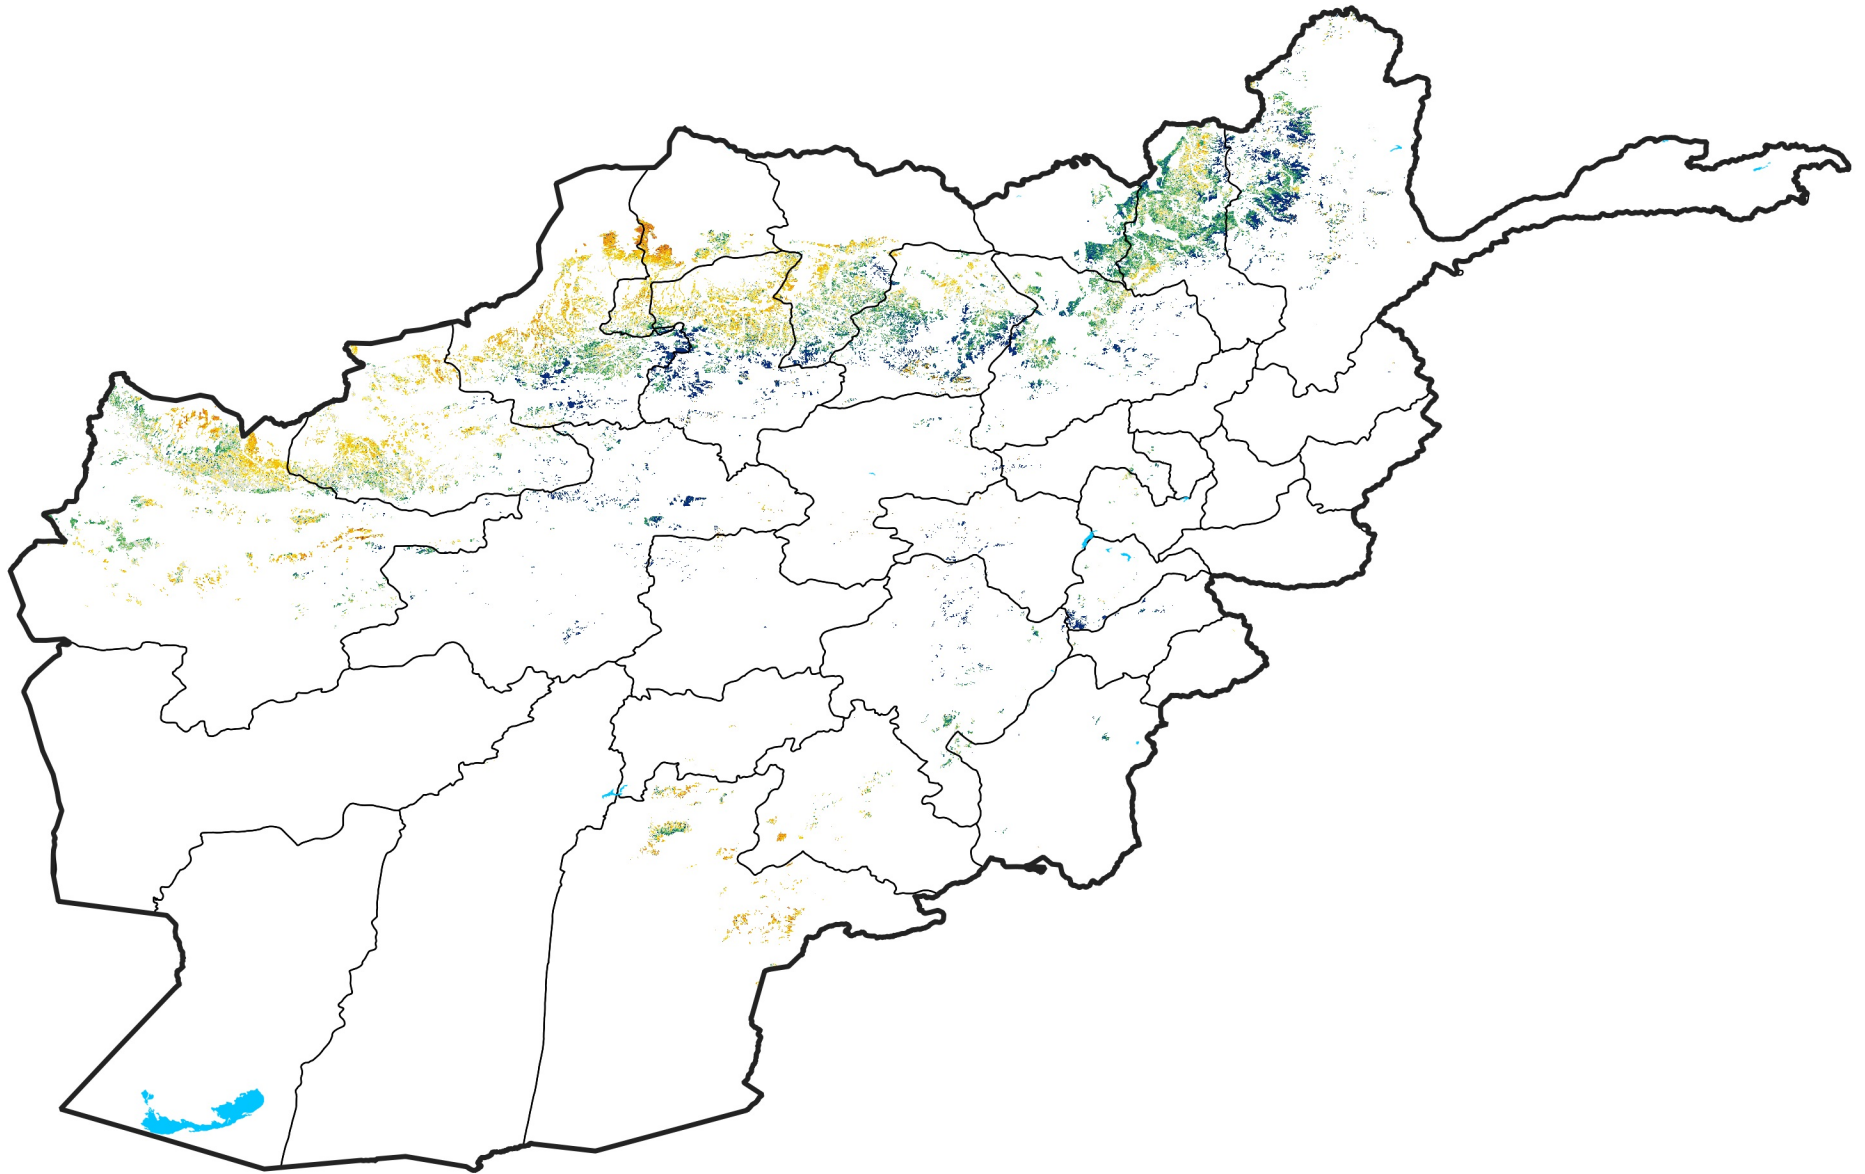

Afghanistan Rainfed Agricultural Areas

Percent of Mean NDVI

2021 / Mean (2012 - 2021)

Period 14 / Mar 01 - 10, 2021

Percent of Normal