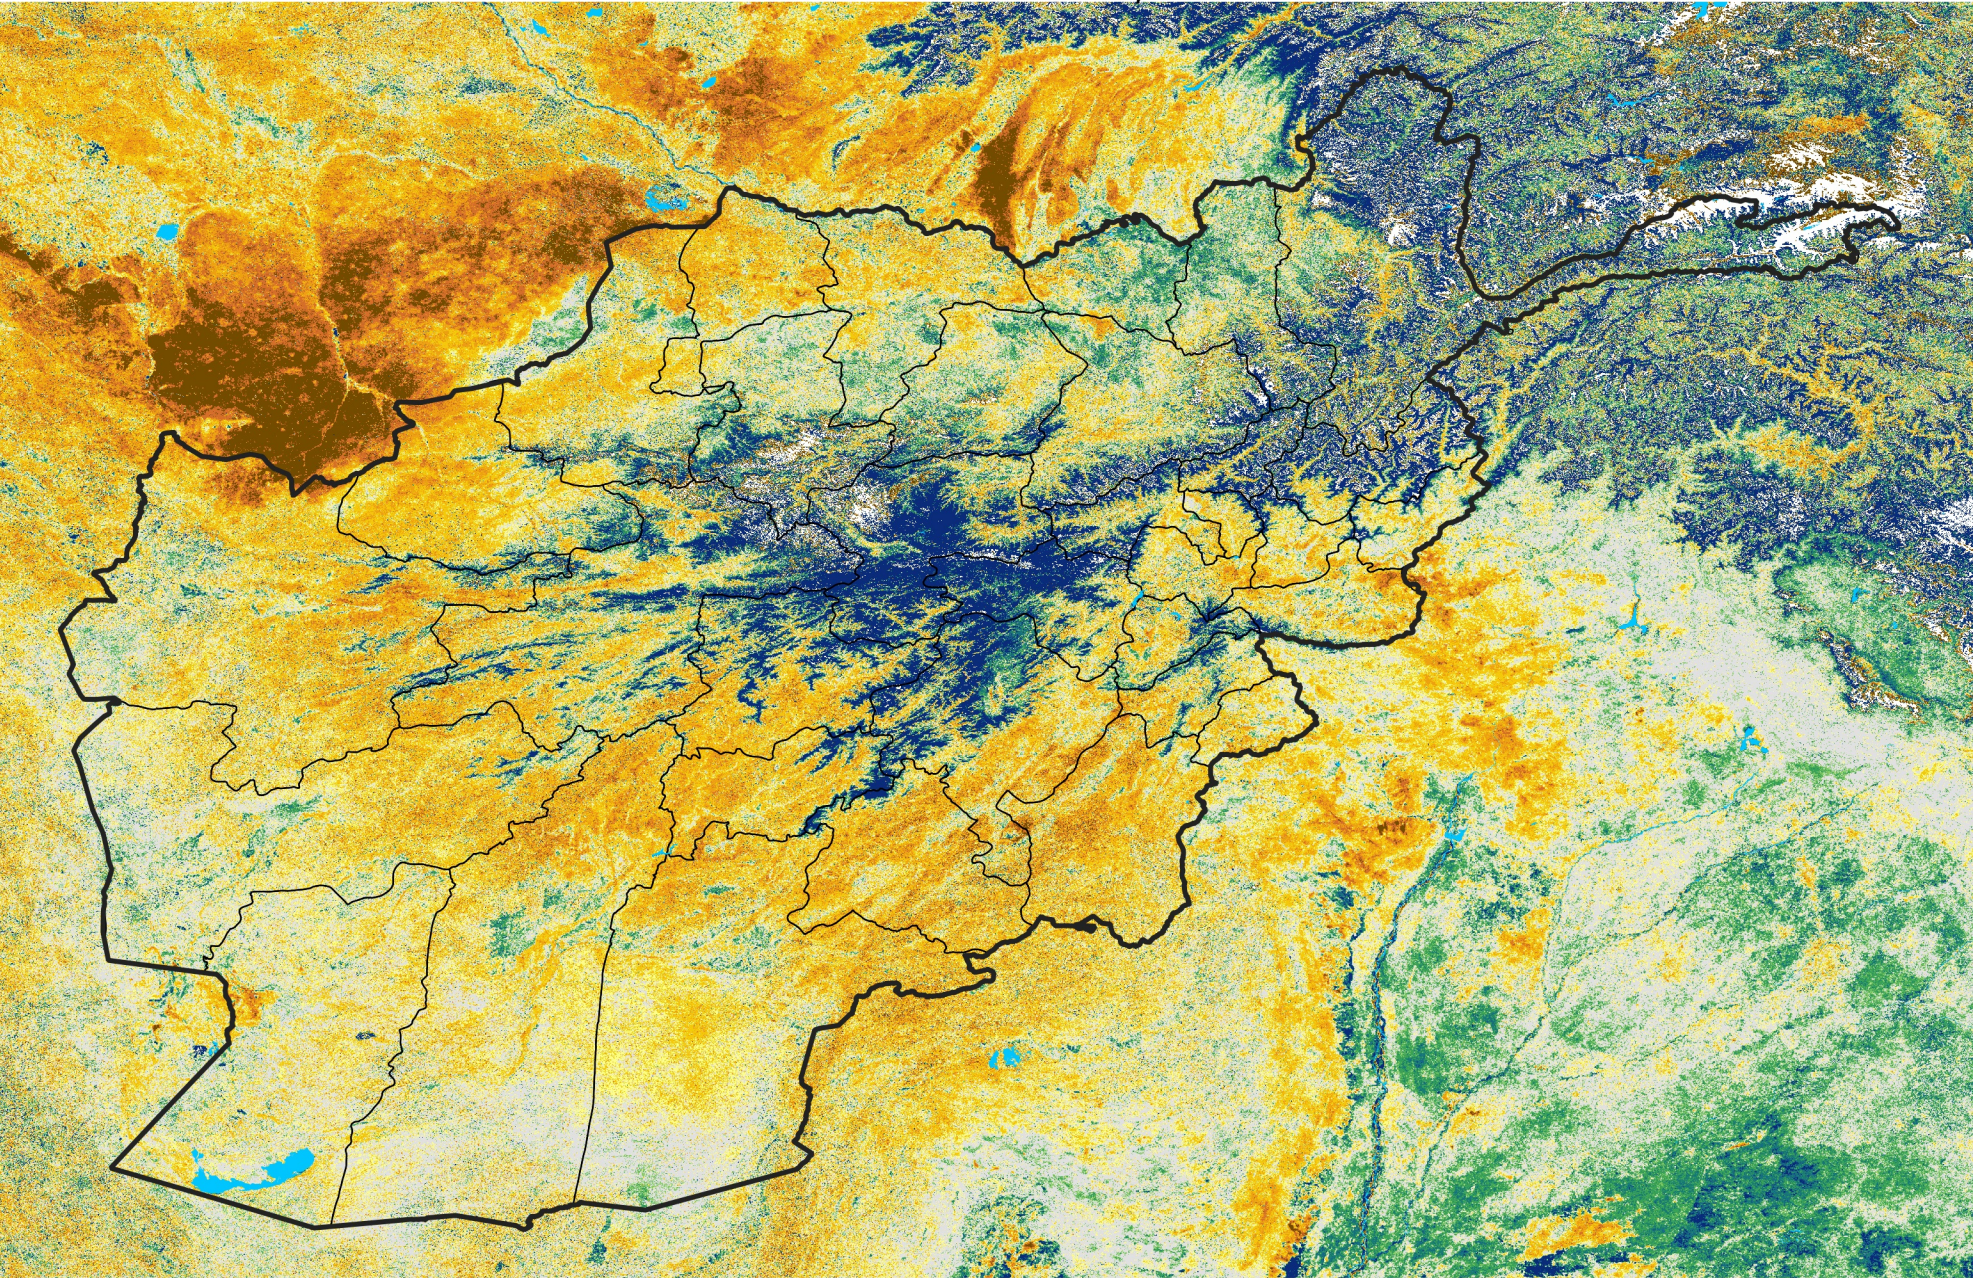

Afghanistan

Percent of Mean NDVI

2021 / Mean (2012 - 2021)

Period 69 / Dec 06 - 15, 2021

Percent of Normal