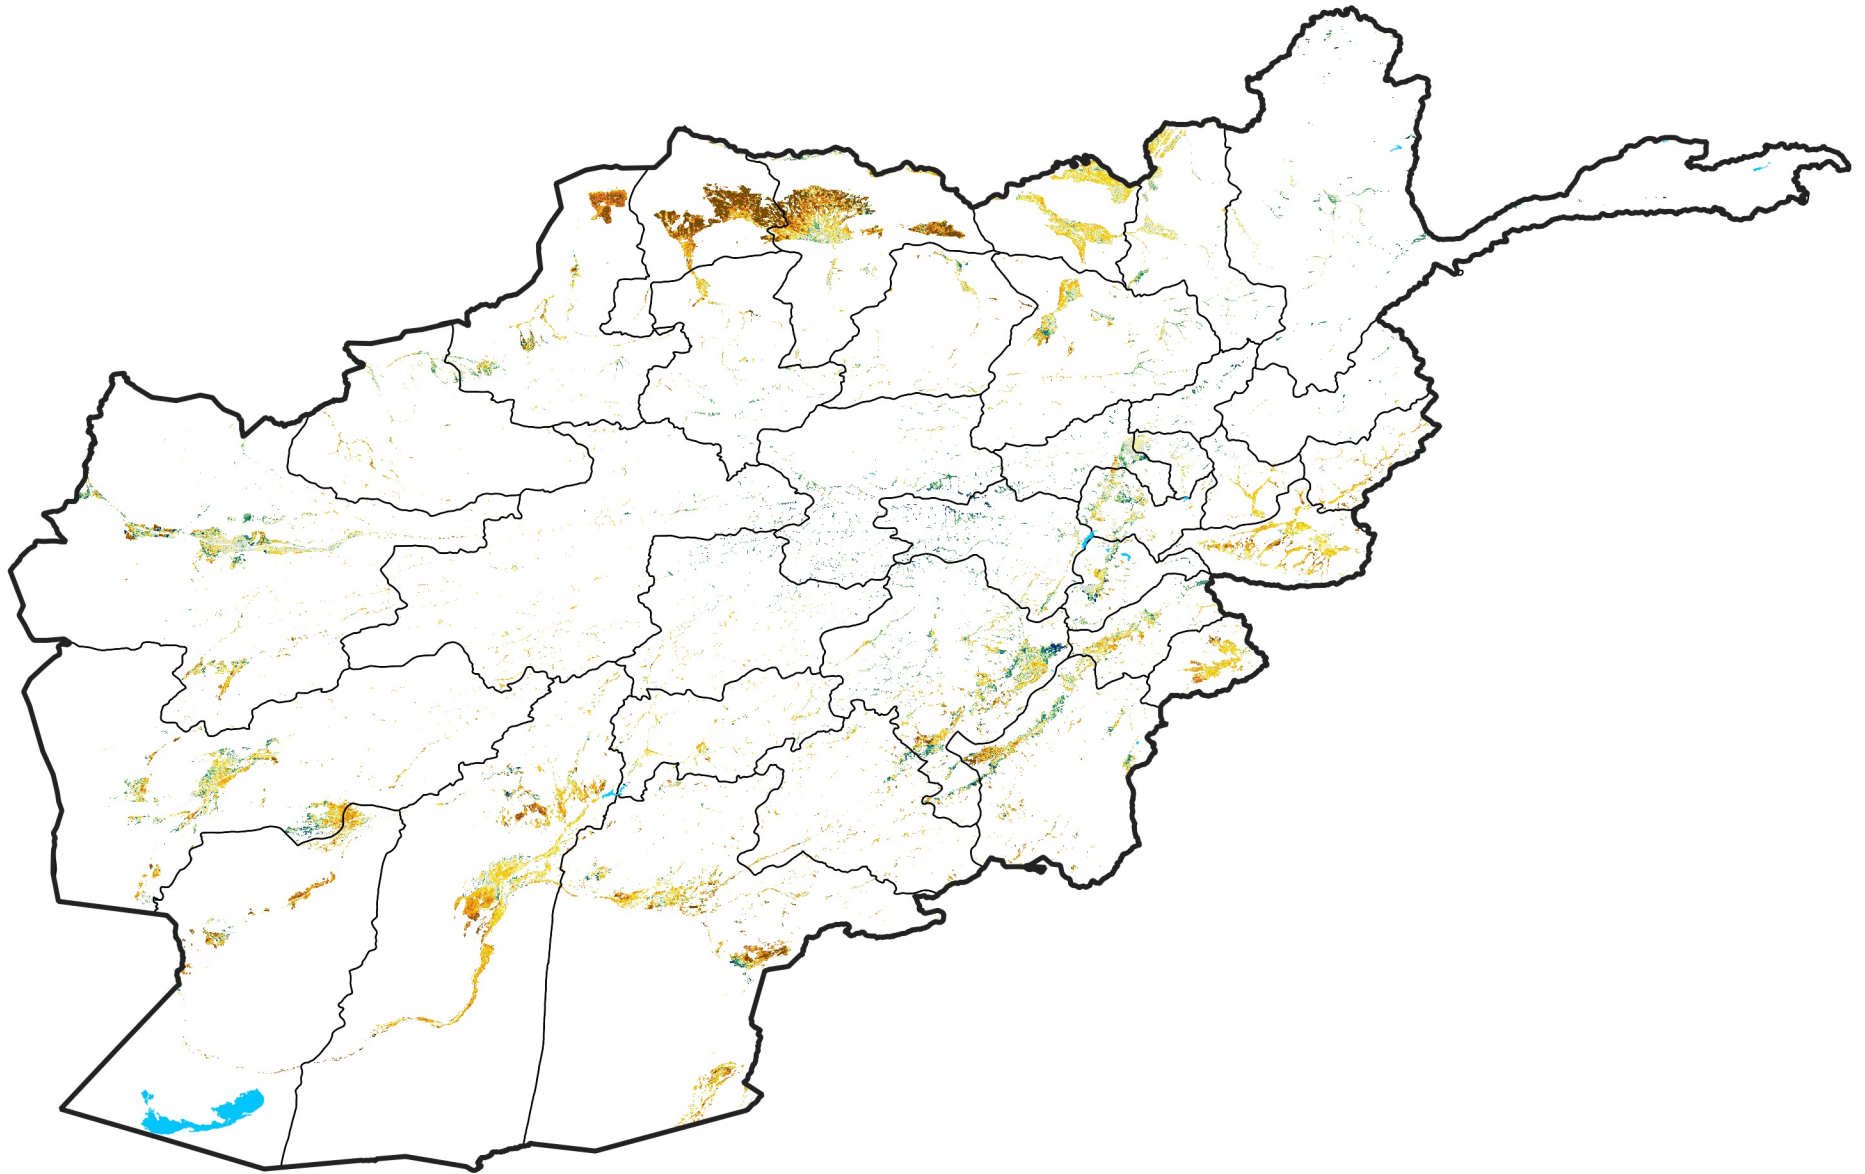

Afghanistan Irrigated Agricultural Areas

Percent of Mean NDVI

2022 / Mean (2012 - 2021)

Period 24 / Apr 21 - 30, 2022

Percent of Normal