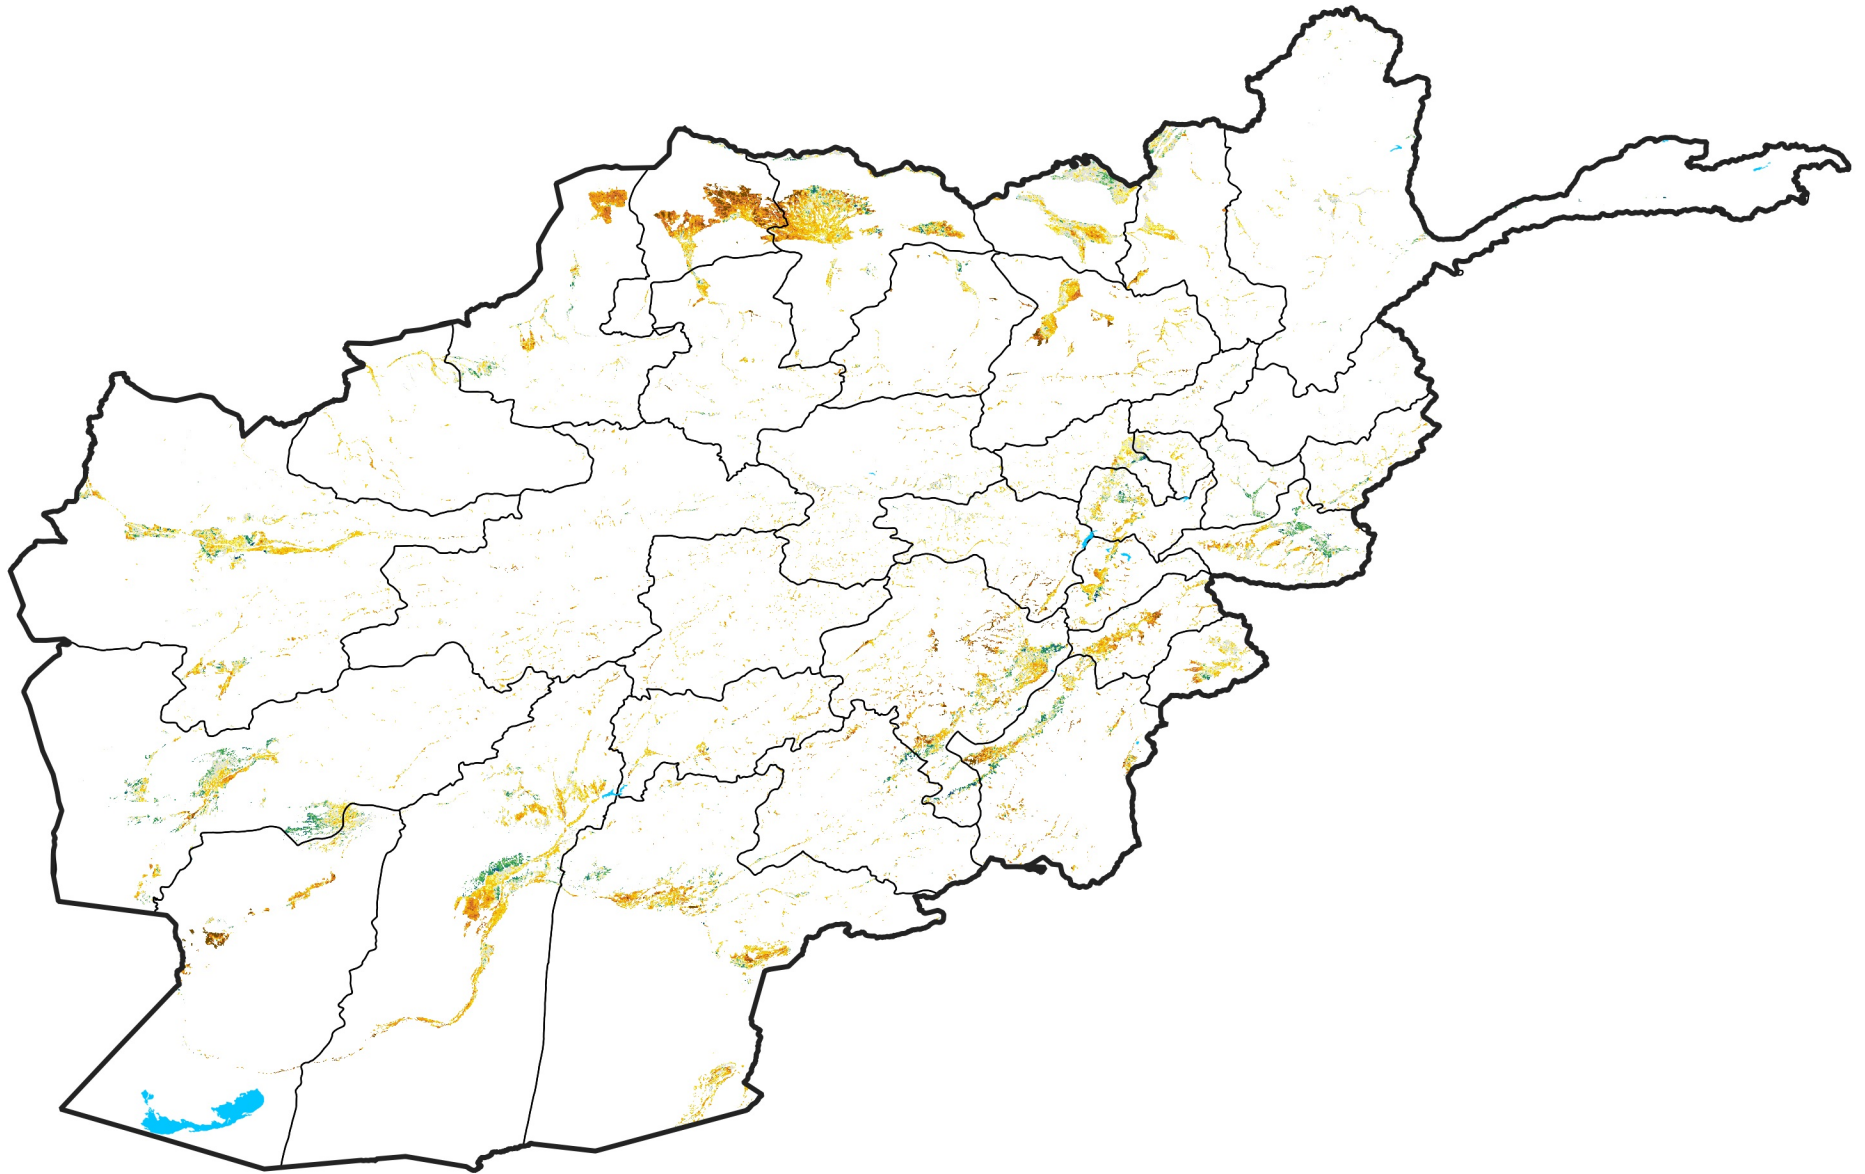

Afghanistan Irrigated Agricultural Areas

Percent of Mean NDVI

2022 / Mean (2012 - 2021)

Period 34 / Jun 11 - 20, 2022

Percent of Normal