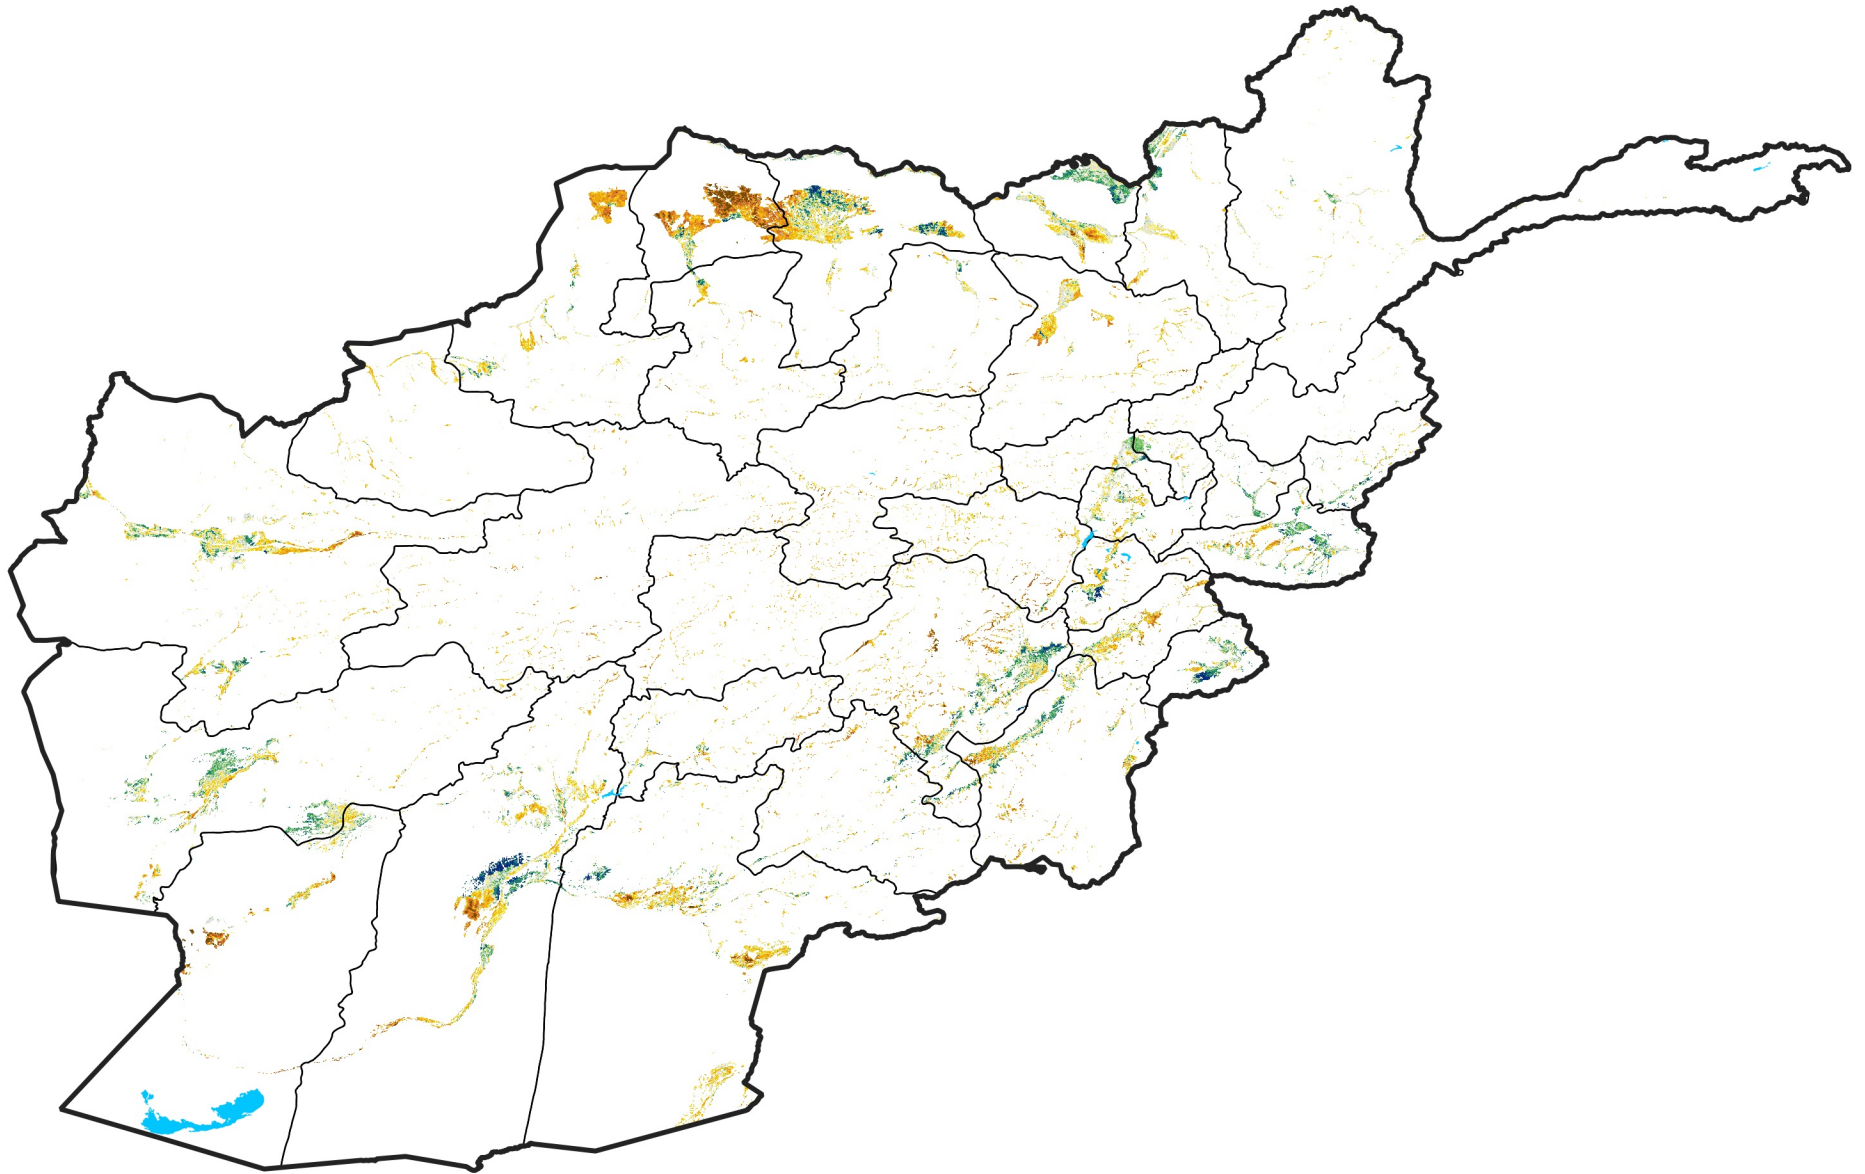

Afghanistan Irrigated Agricultural Areas

Percent of Mean NDVI

2022 / Mean (2012 - 2021)

Period 41 / Jul 16 - 25, 2022

Percent of Normal