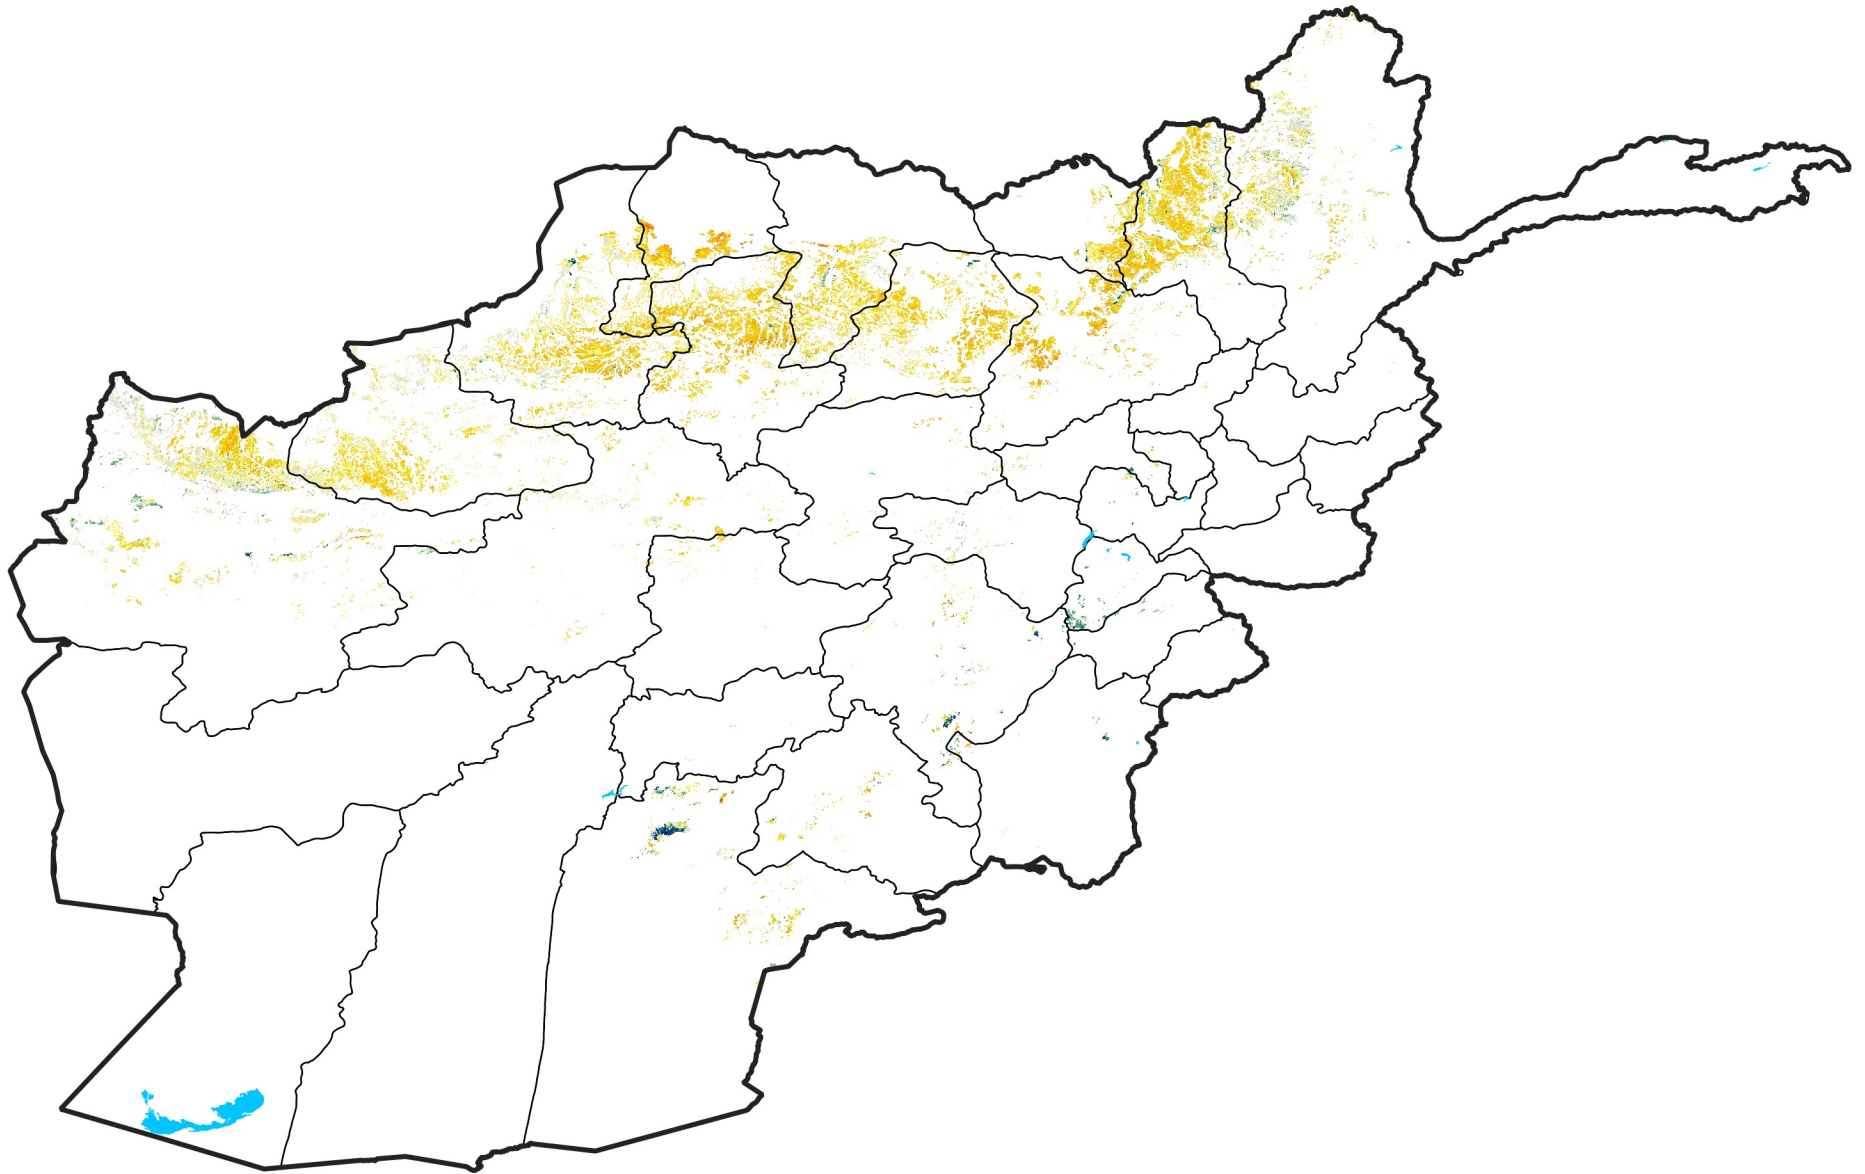

Afghanistan Rainfed Agricultural Areas

Percent of Mean NDVI

2022 / Mean (2012 - 2021)

Period 51 / Sep 06 - 15, 2022

Percent of Normal