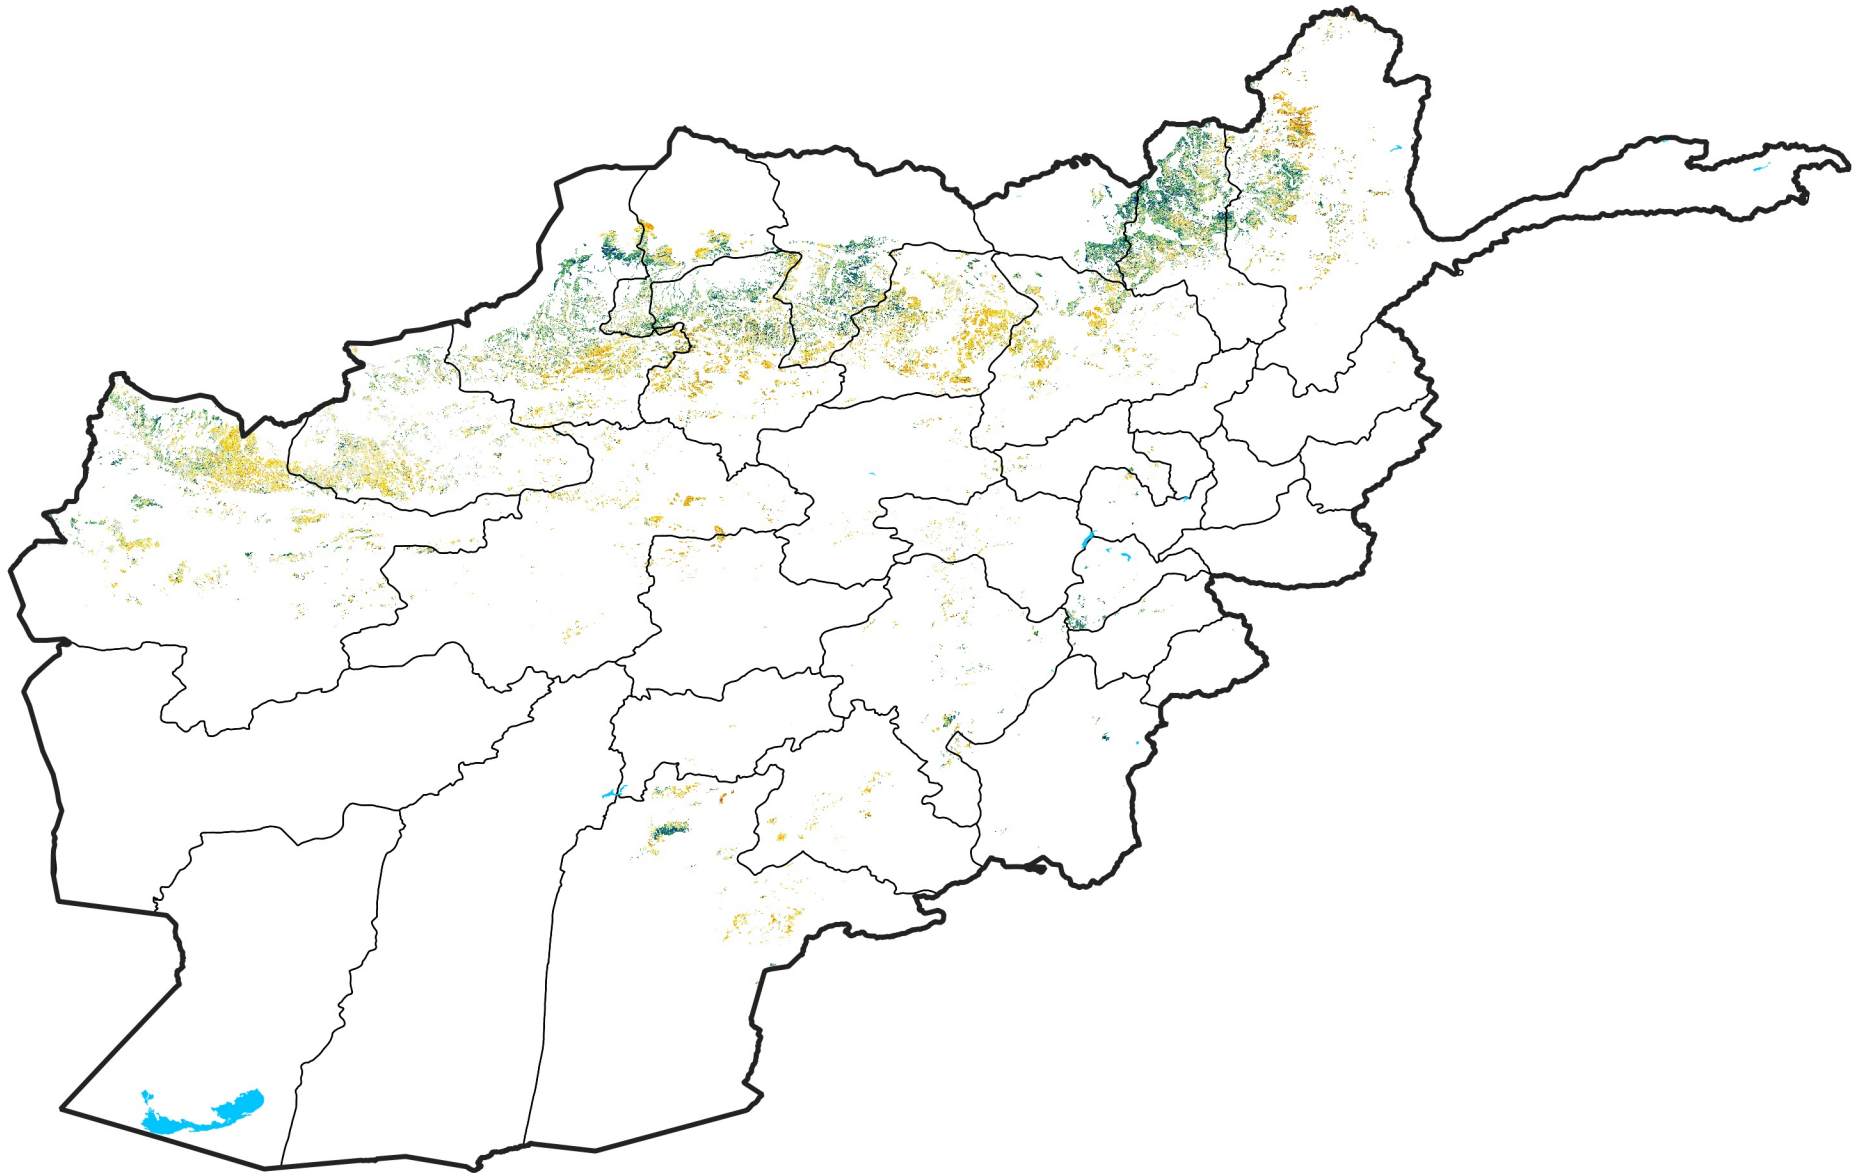

Afghanistan Rainfed Agricultural Areas

Percent of Mean NDVI

2022 / Mean (2012 - 2021)

Period 61 / Oct 26 - Nov 05, 2022

Percent of Normal