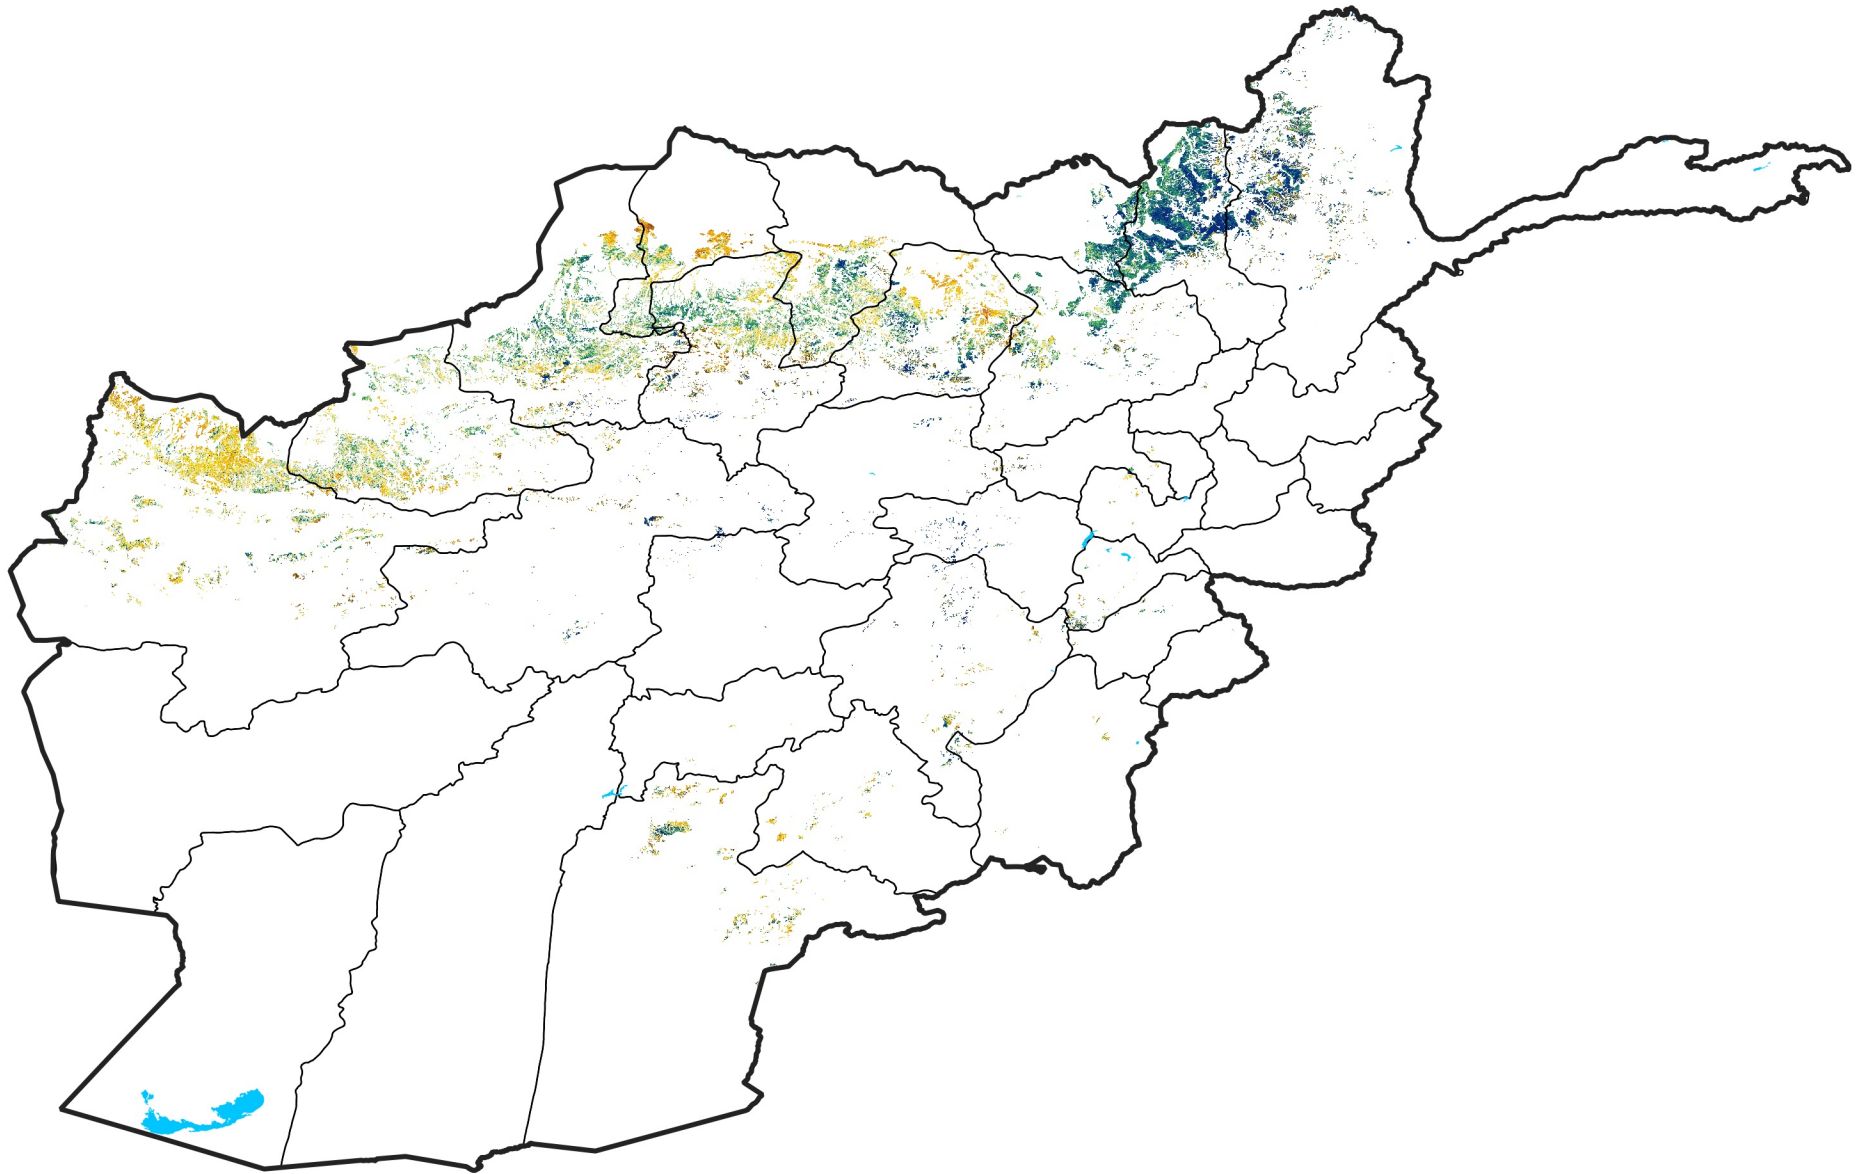

Afghanistan Rainfed Agricultural Areas

Percent of Mean NDVI

2023 / Mean (2012 - 2021)

Period 05 / Jan 16 - 25, 2023

Percent of Normal