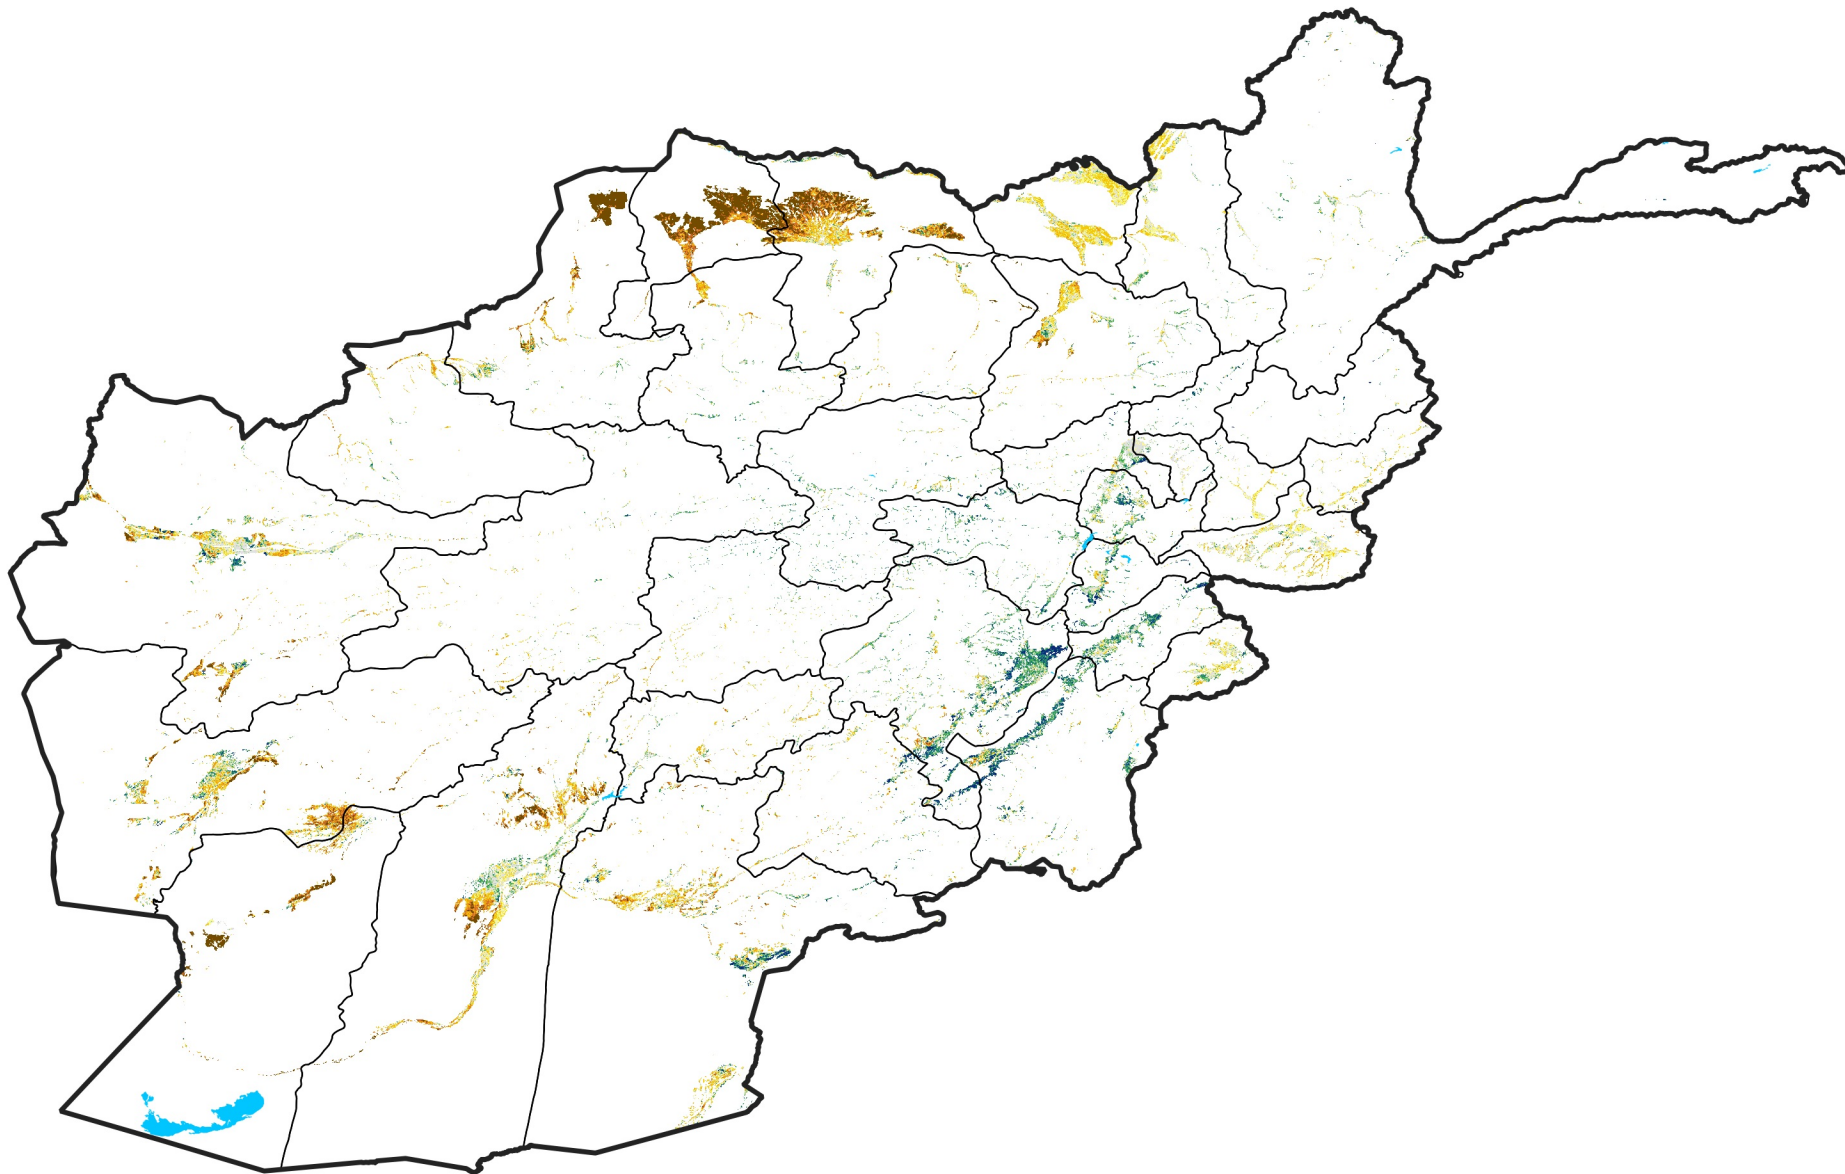

Afghanistan Irrigated Agricultural Areas

Percent of Mean NDVI

2023 / Mean (2012 - 2021)

Period 24 / Apr 21 - 30, 2023

Percent of Normal