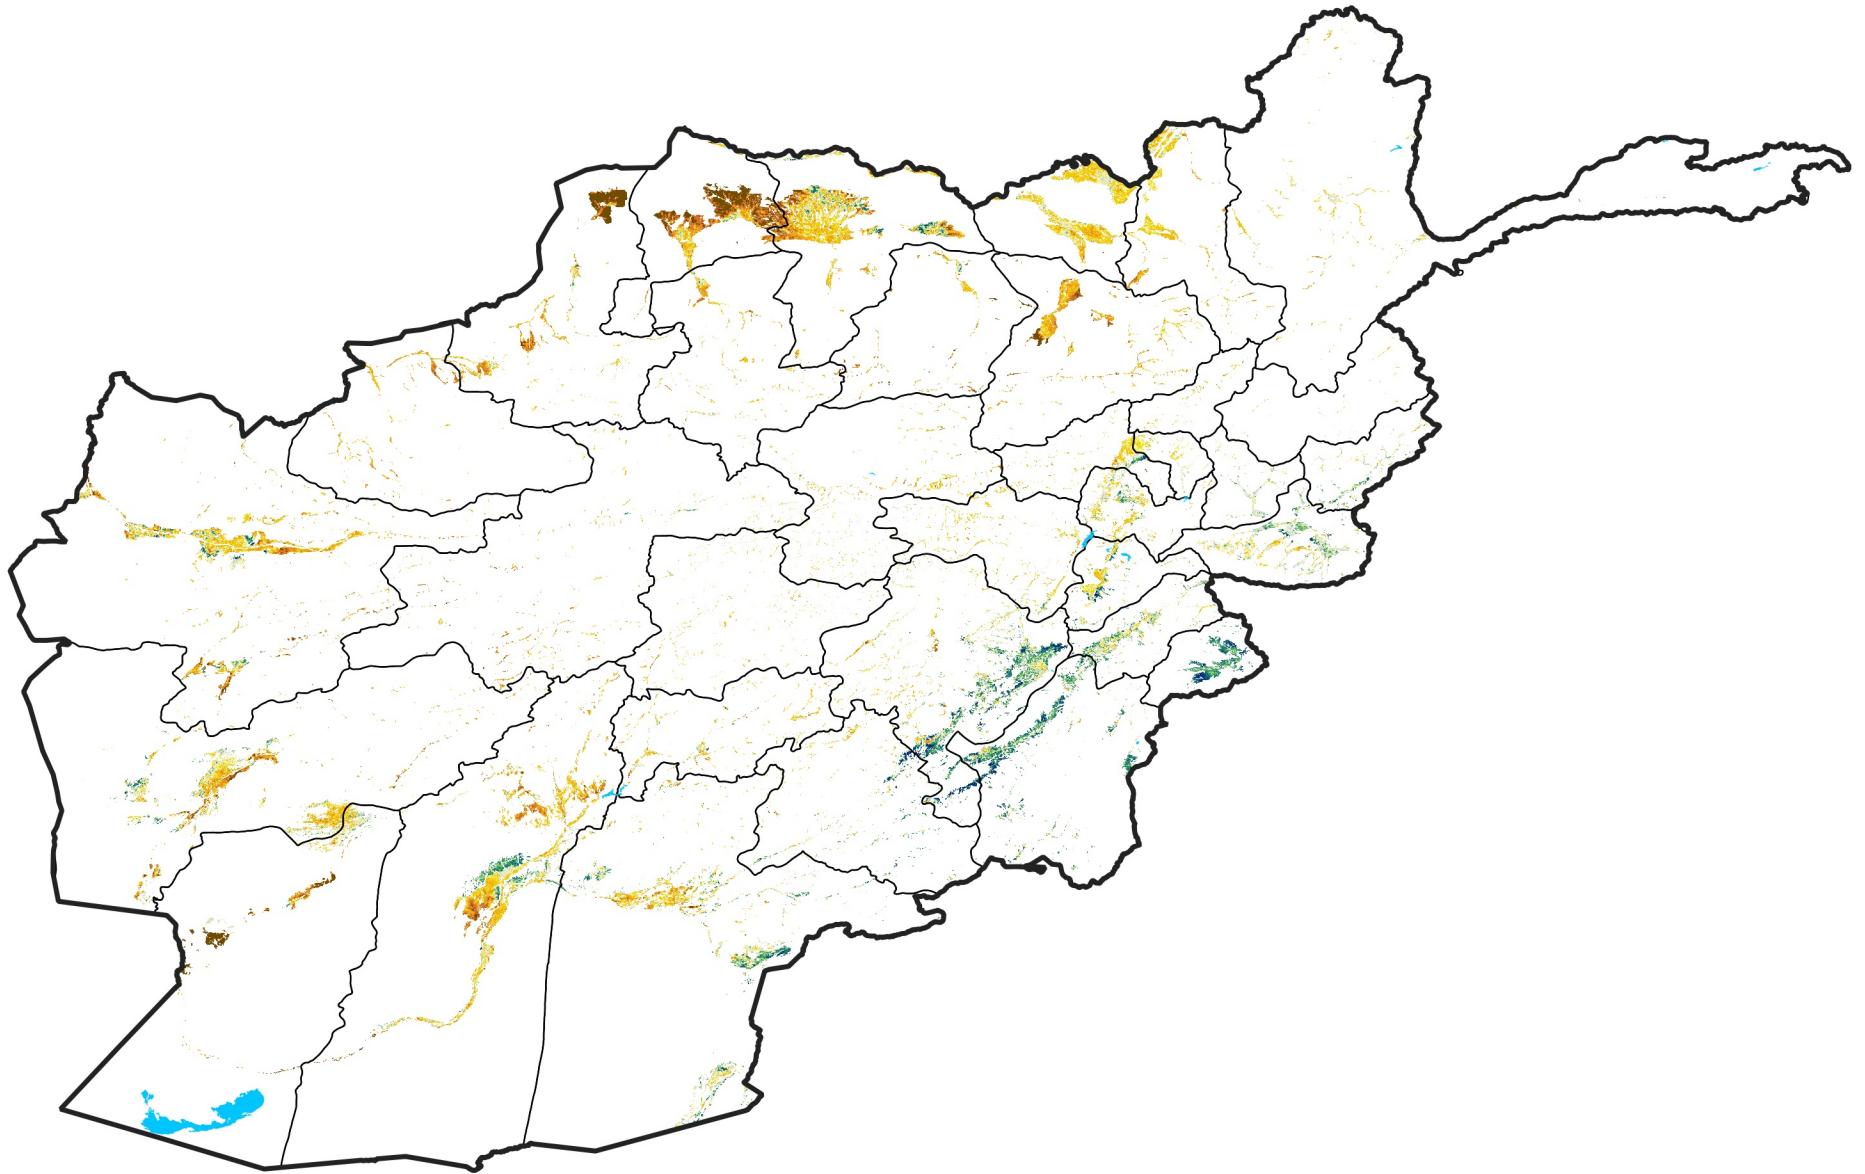

Afghanistan Irrigated Agricultural Areas

Percent of Mean NDVI

2023 / Mean (2012 - 2021)

Period 34 / Jun 11 - 20, 2023

Percent of Normal