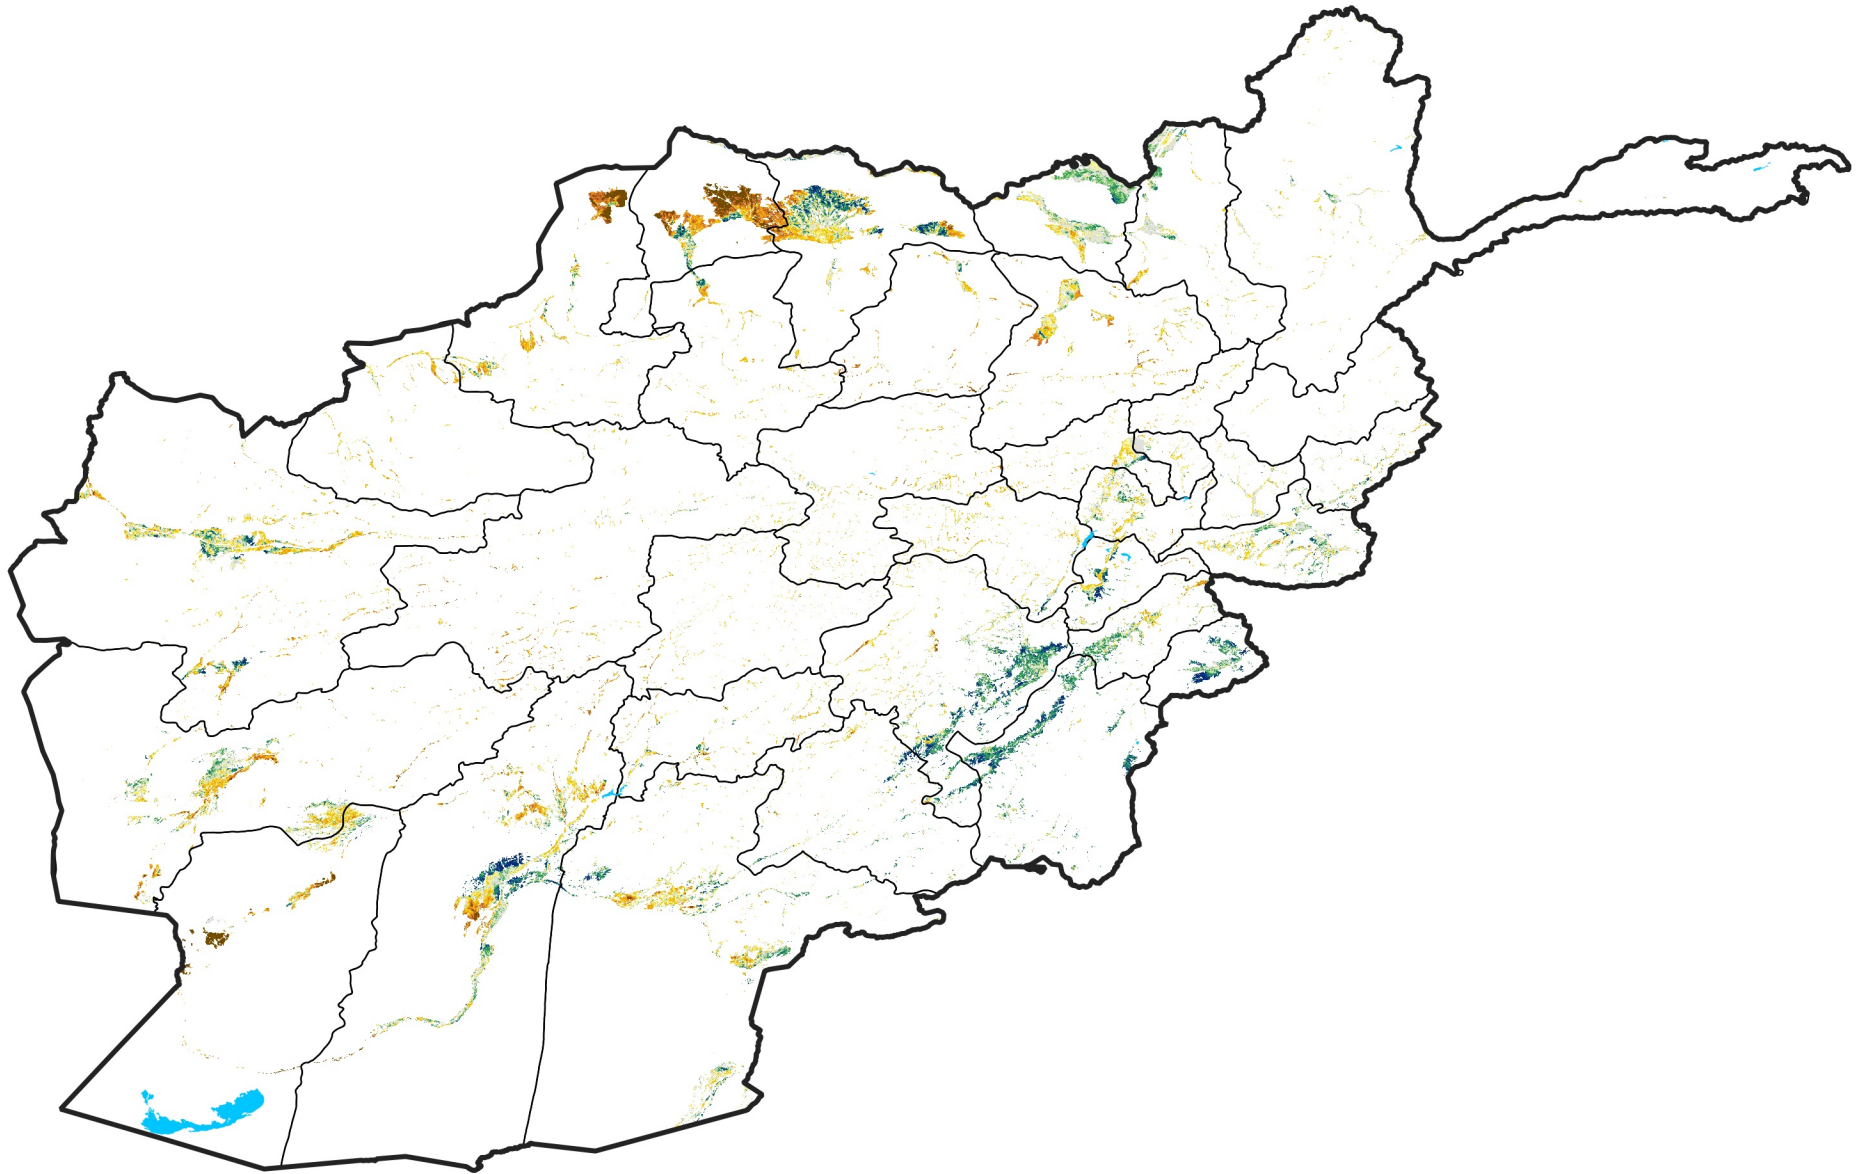

Afghanistan Irrigated Agricultural Areas

Percent of Mean NDVI

2023 / Mean (2012 - 2021)

Period 42 / Jul 21 - 31, 2023

Percent of Normal