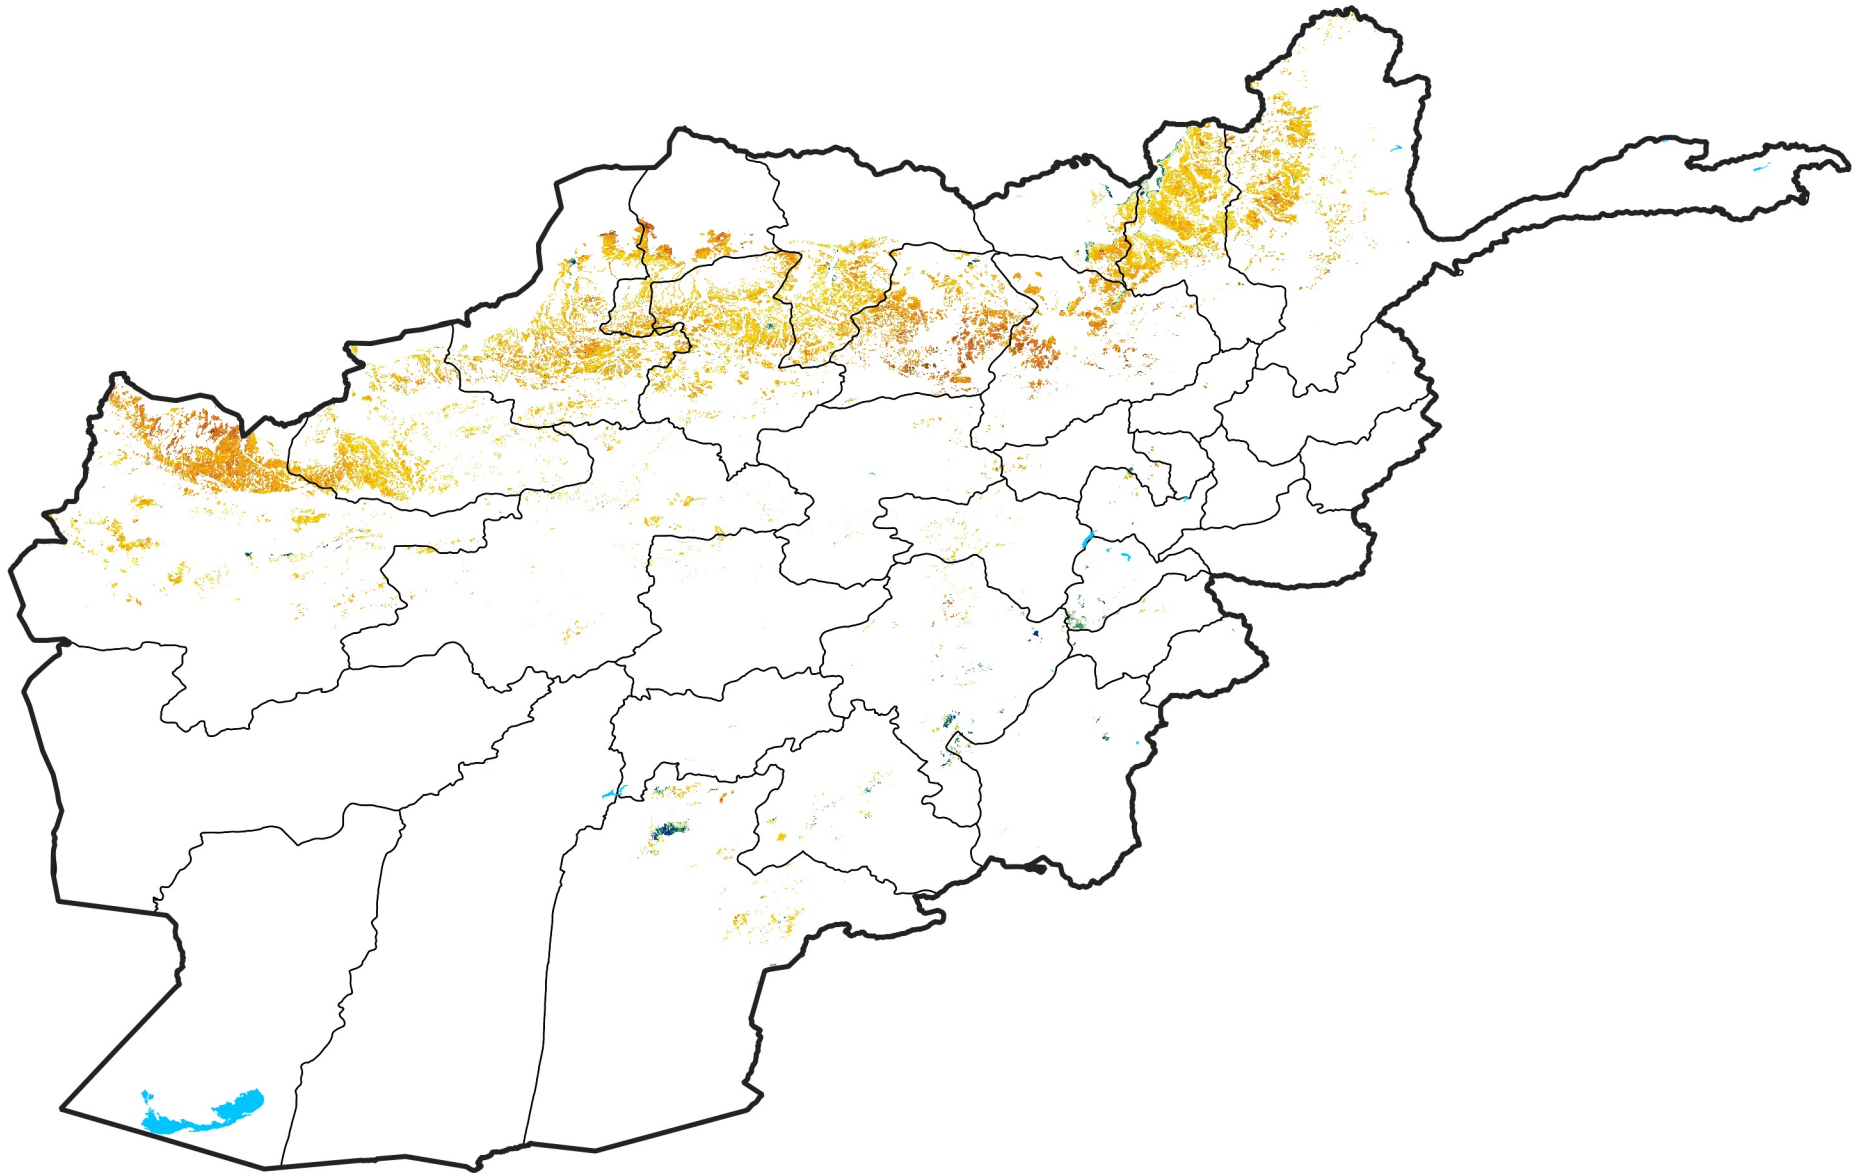

Afghanistan Rainfed Agricultural Areas

Percent of Mean NDVI

2023 / Mean (2012 - 2021)

Period 43 / Jul 26 - Aug 05, 2023

Percent of Normal