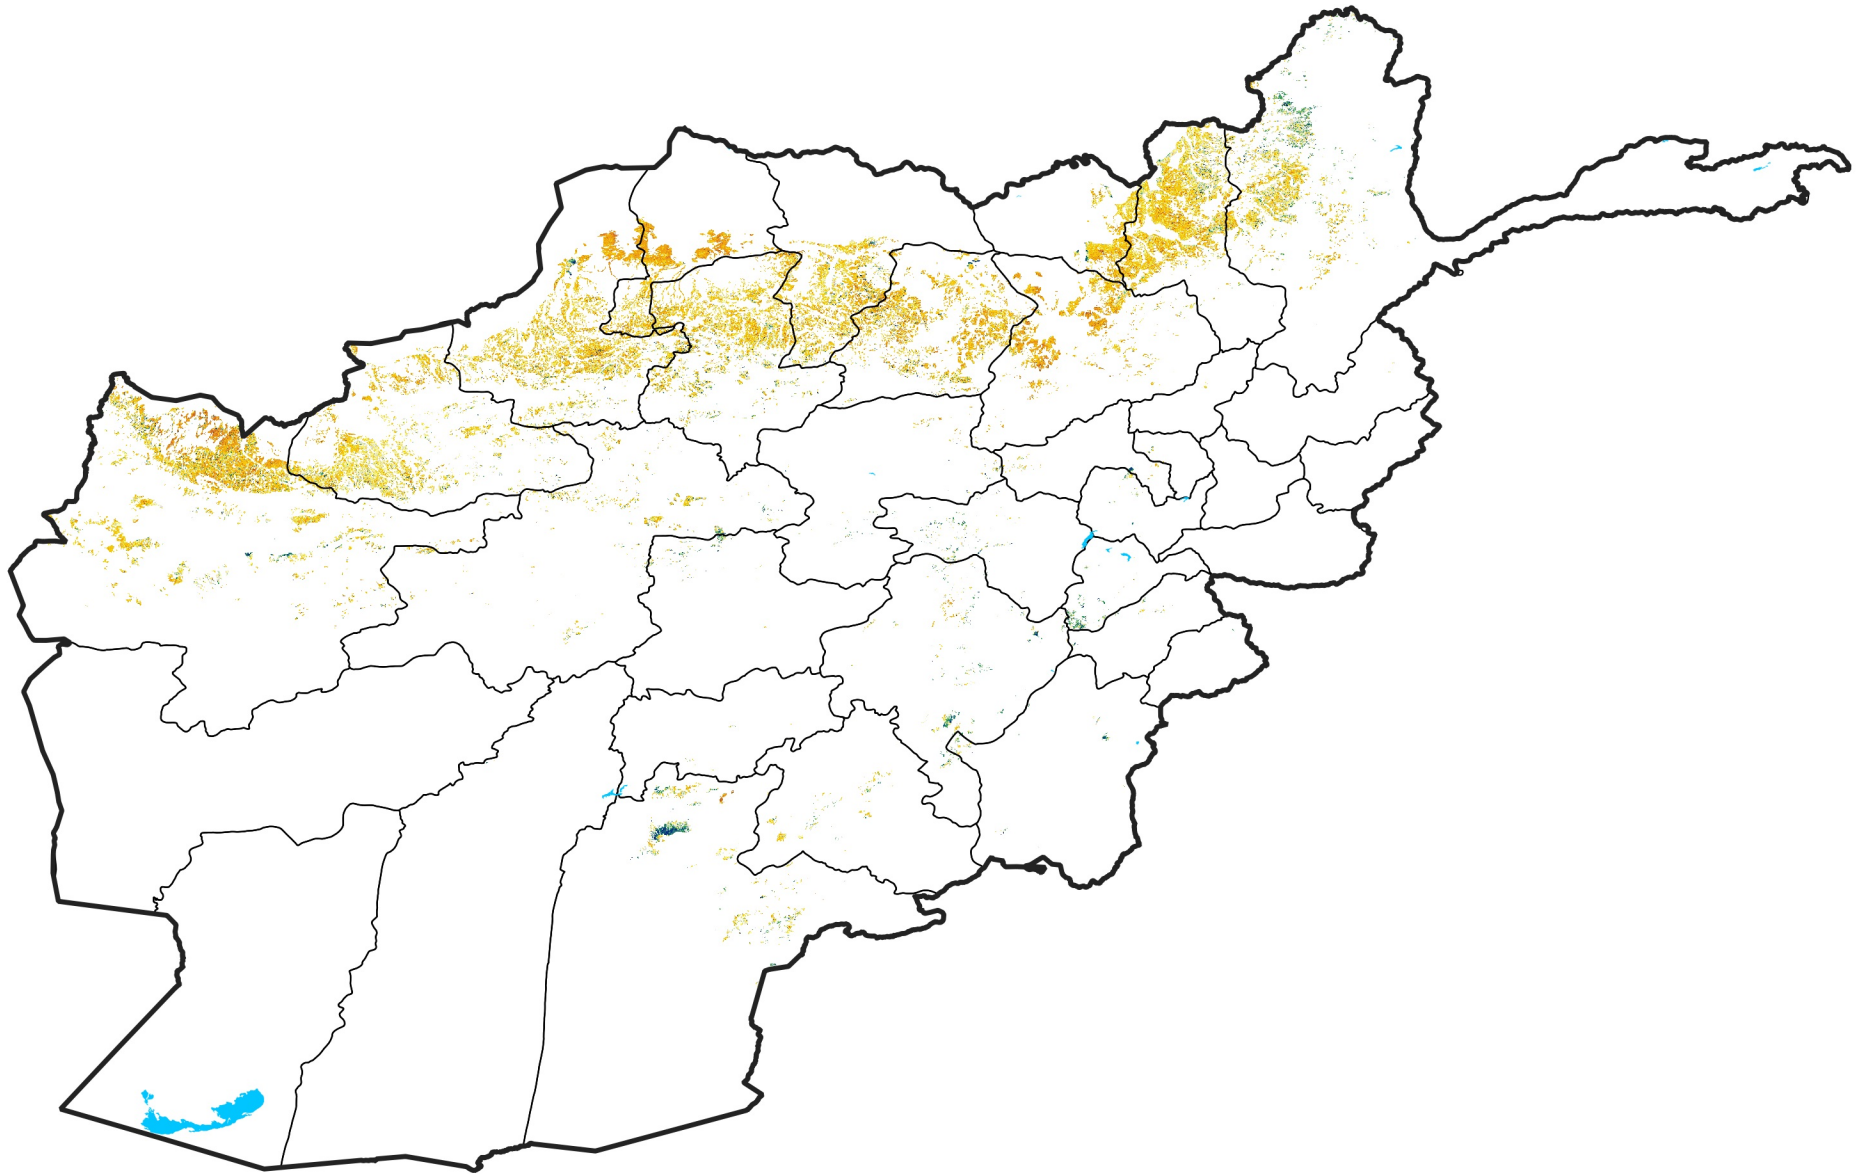

# Afghanistan Rainfed Agricultural Areas

## Percent of Mean NDVI

2023 / Mean (2012 - 2021)

Period 61 / Oct 26 - Nov 05, 2023

### Percent of Normal