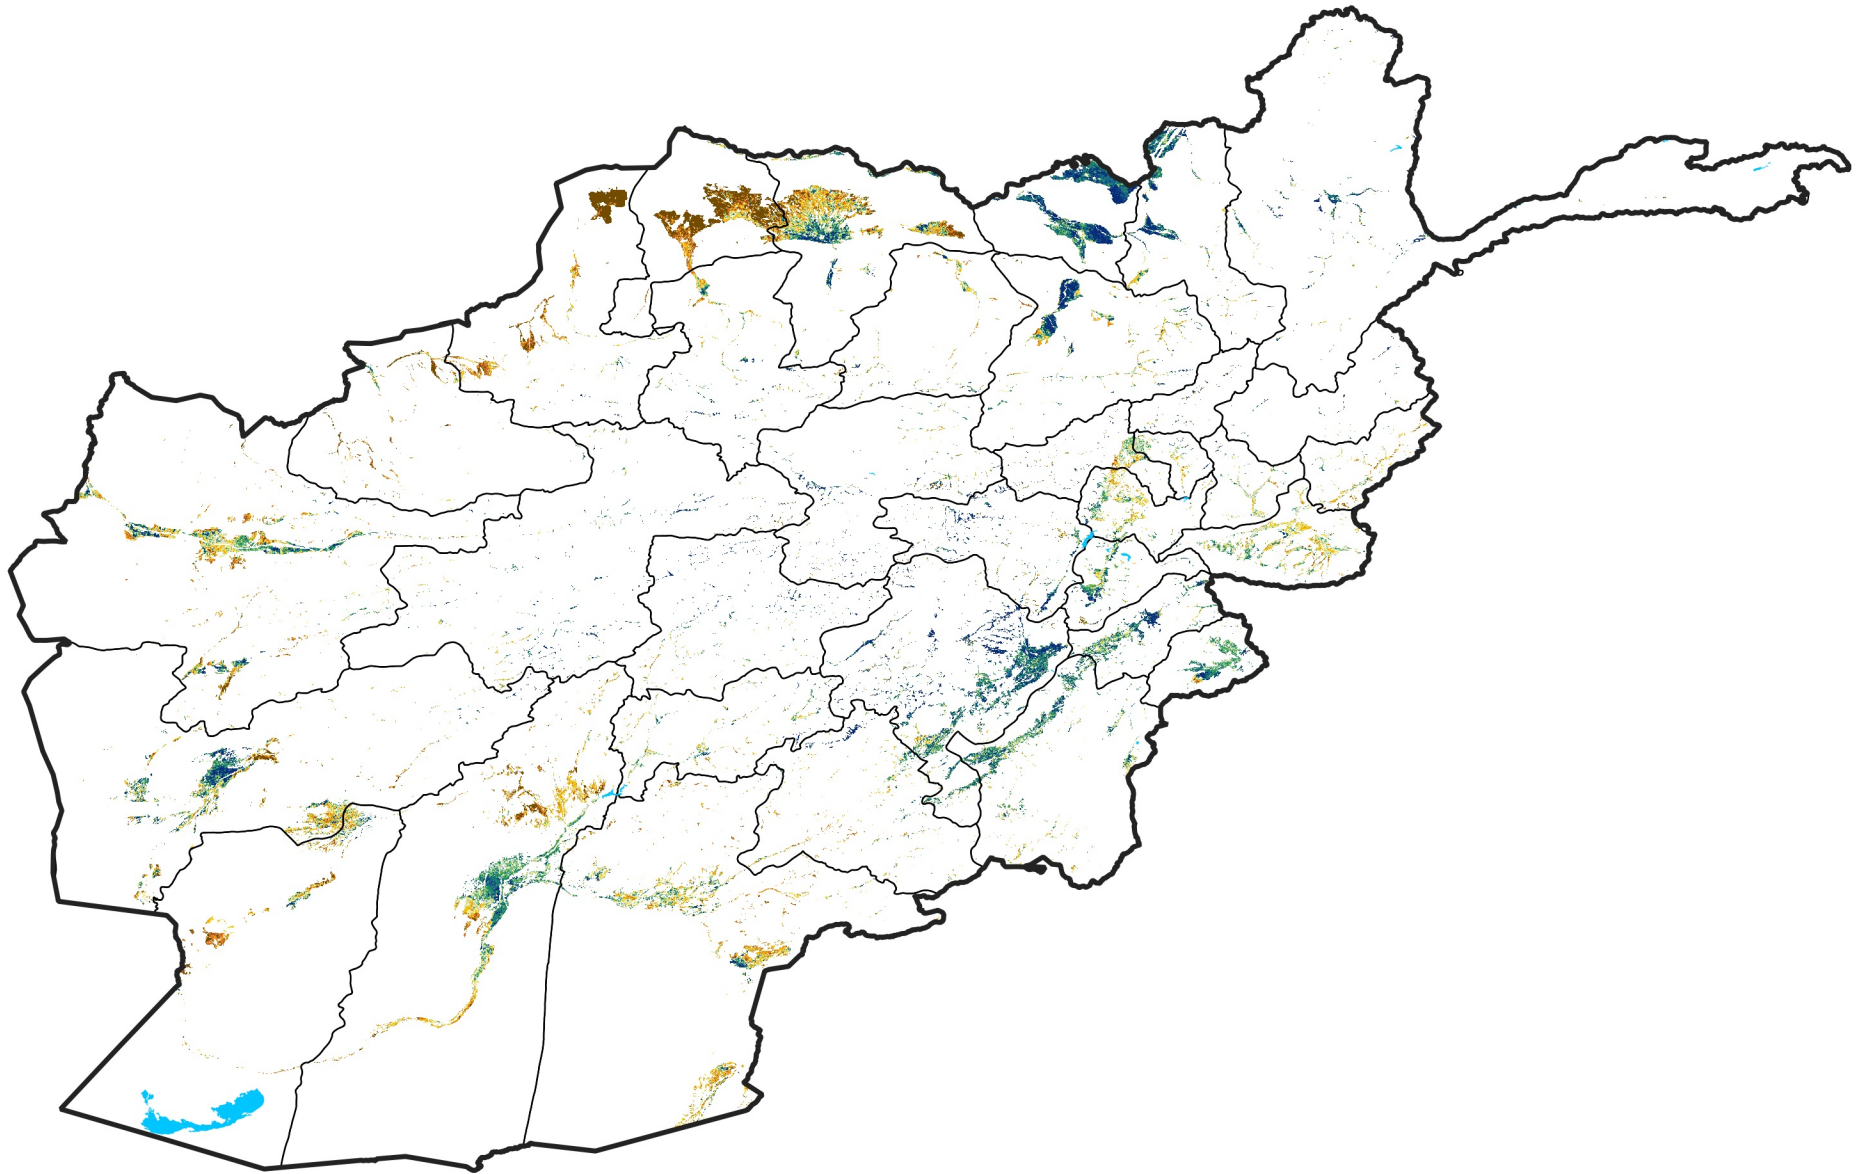

Afghanistan Irrigated Agricultural Areas

Percent of Mean NDVI

2024 / Mean (2012 - 2021)

Period 11 / Feb 16 - 25, 2024

Percent of Normal