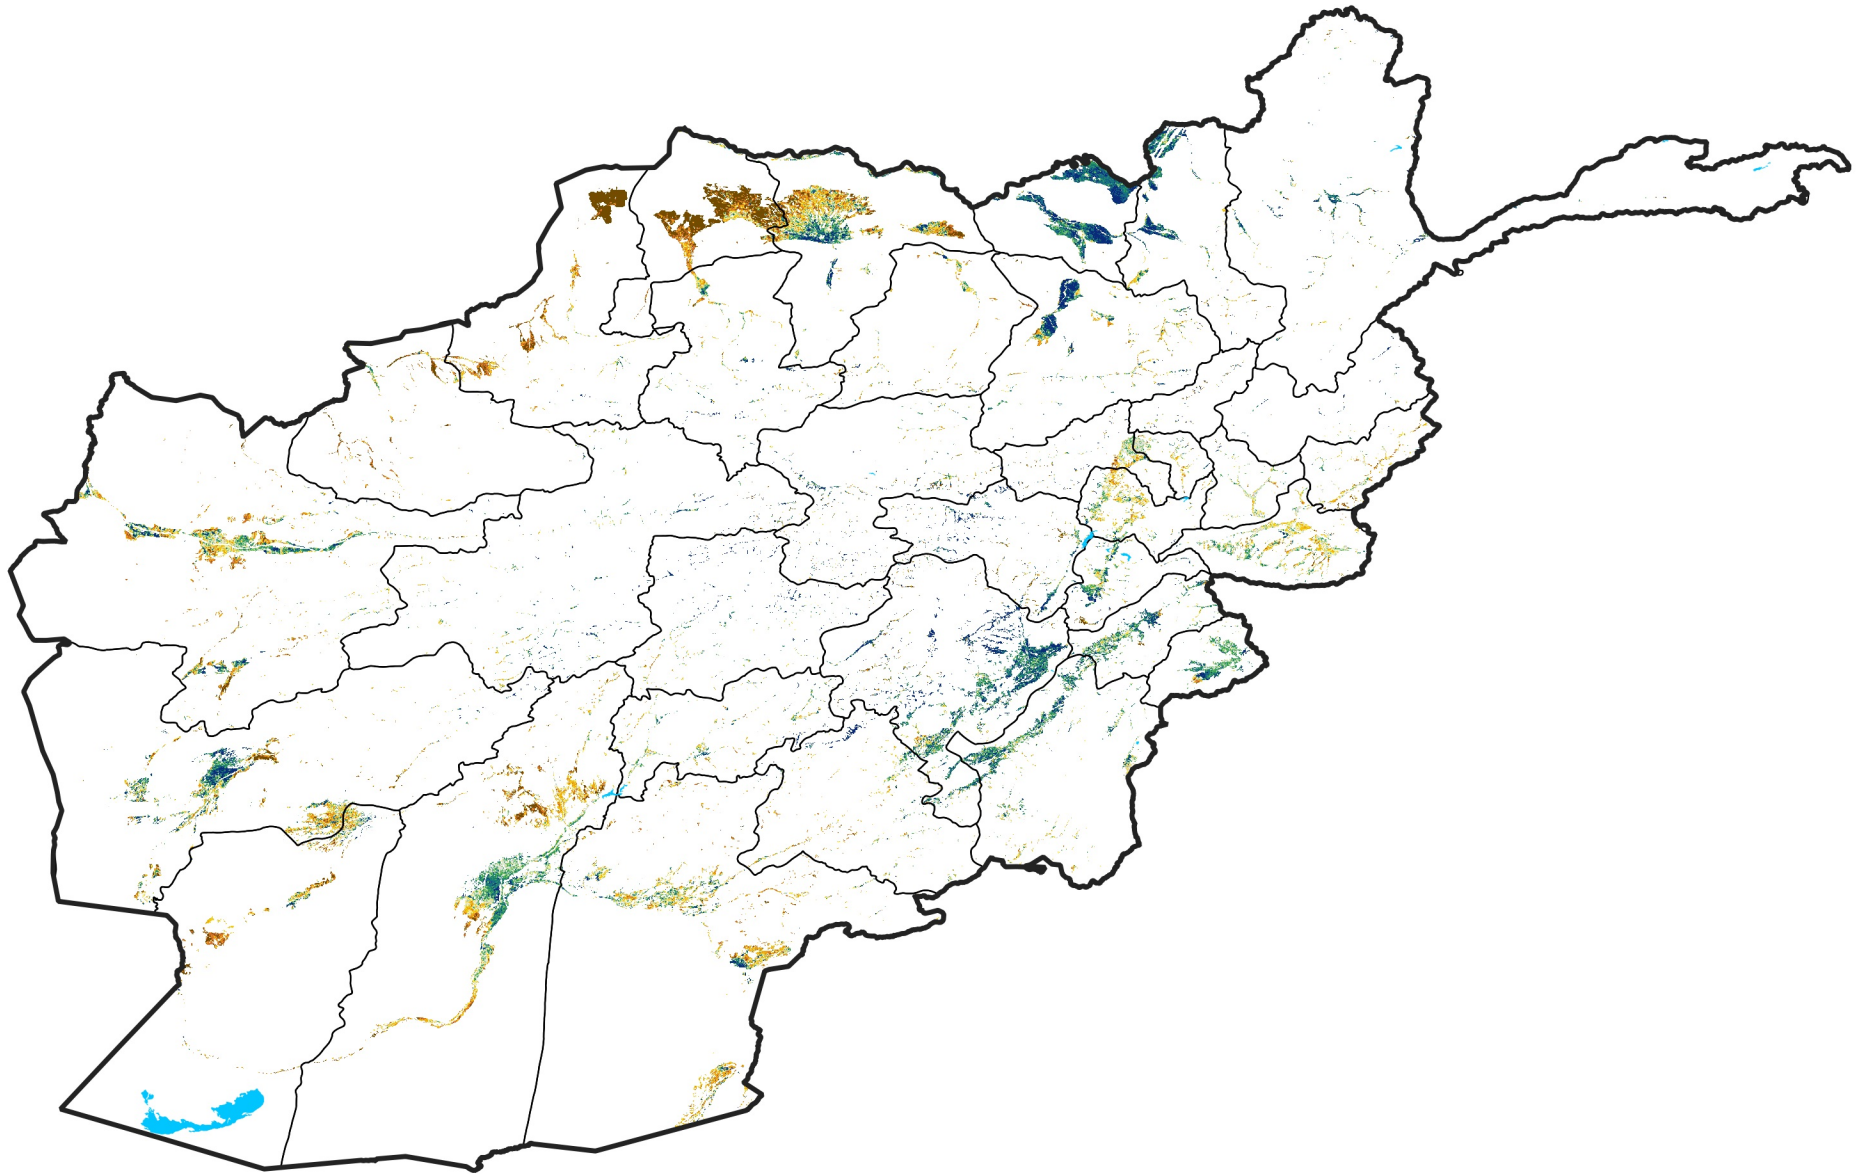

Afghanistan Irrigated Agricultural Areas

Percent of Mean NDVI

2024 / Mean (2012 - 2021)

Period 12 / Feb 21 - 29, 2024

Percent of Normal