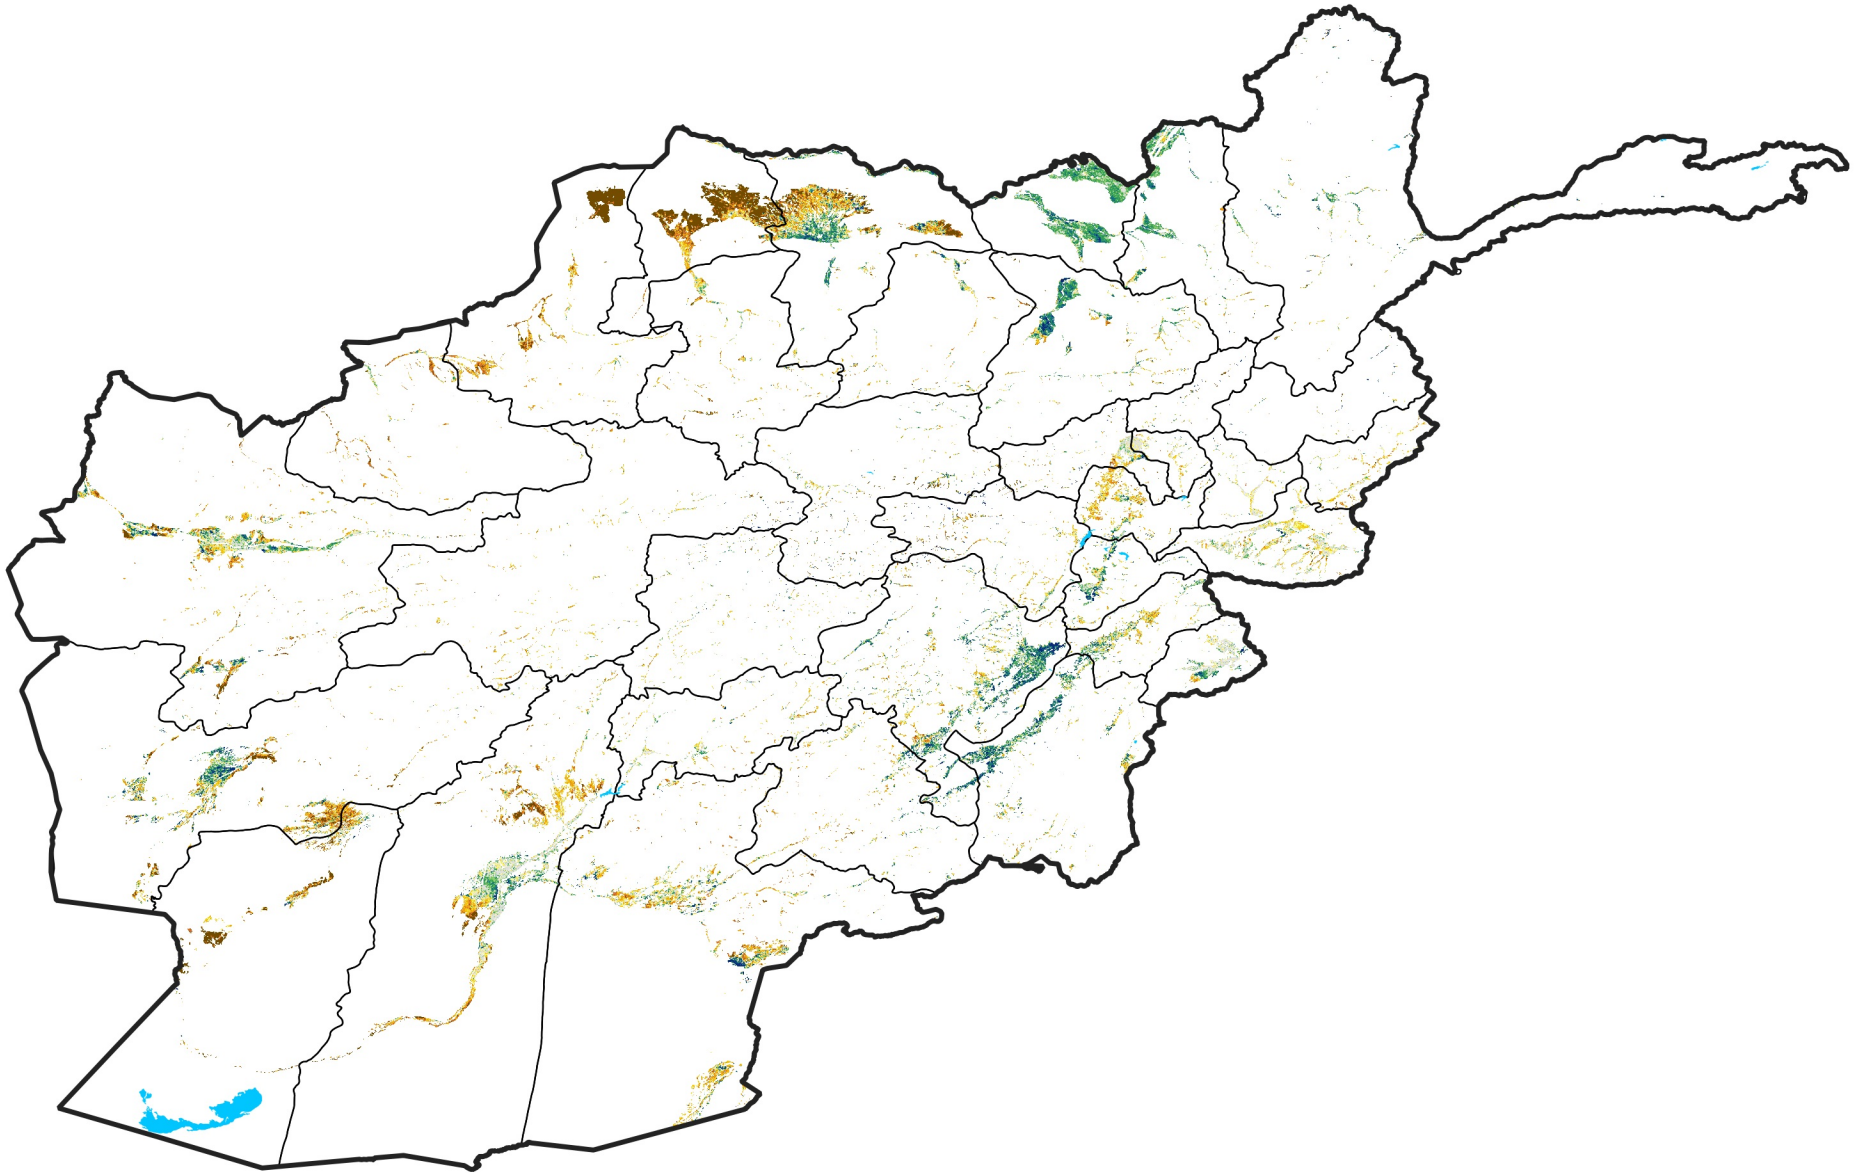

Afghanistan Irrigated Agricultural Areas

Percent of Mean NDVI

2024 / Mean (2012 - 2021)

Period 18 / Mar 21 - 31, 2024

Percent of Normal