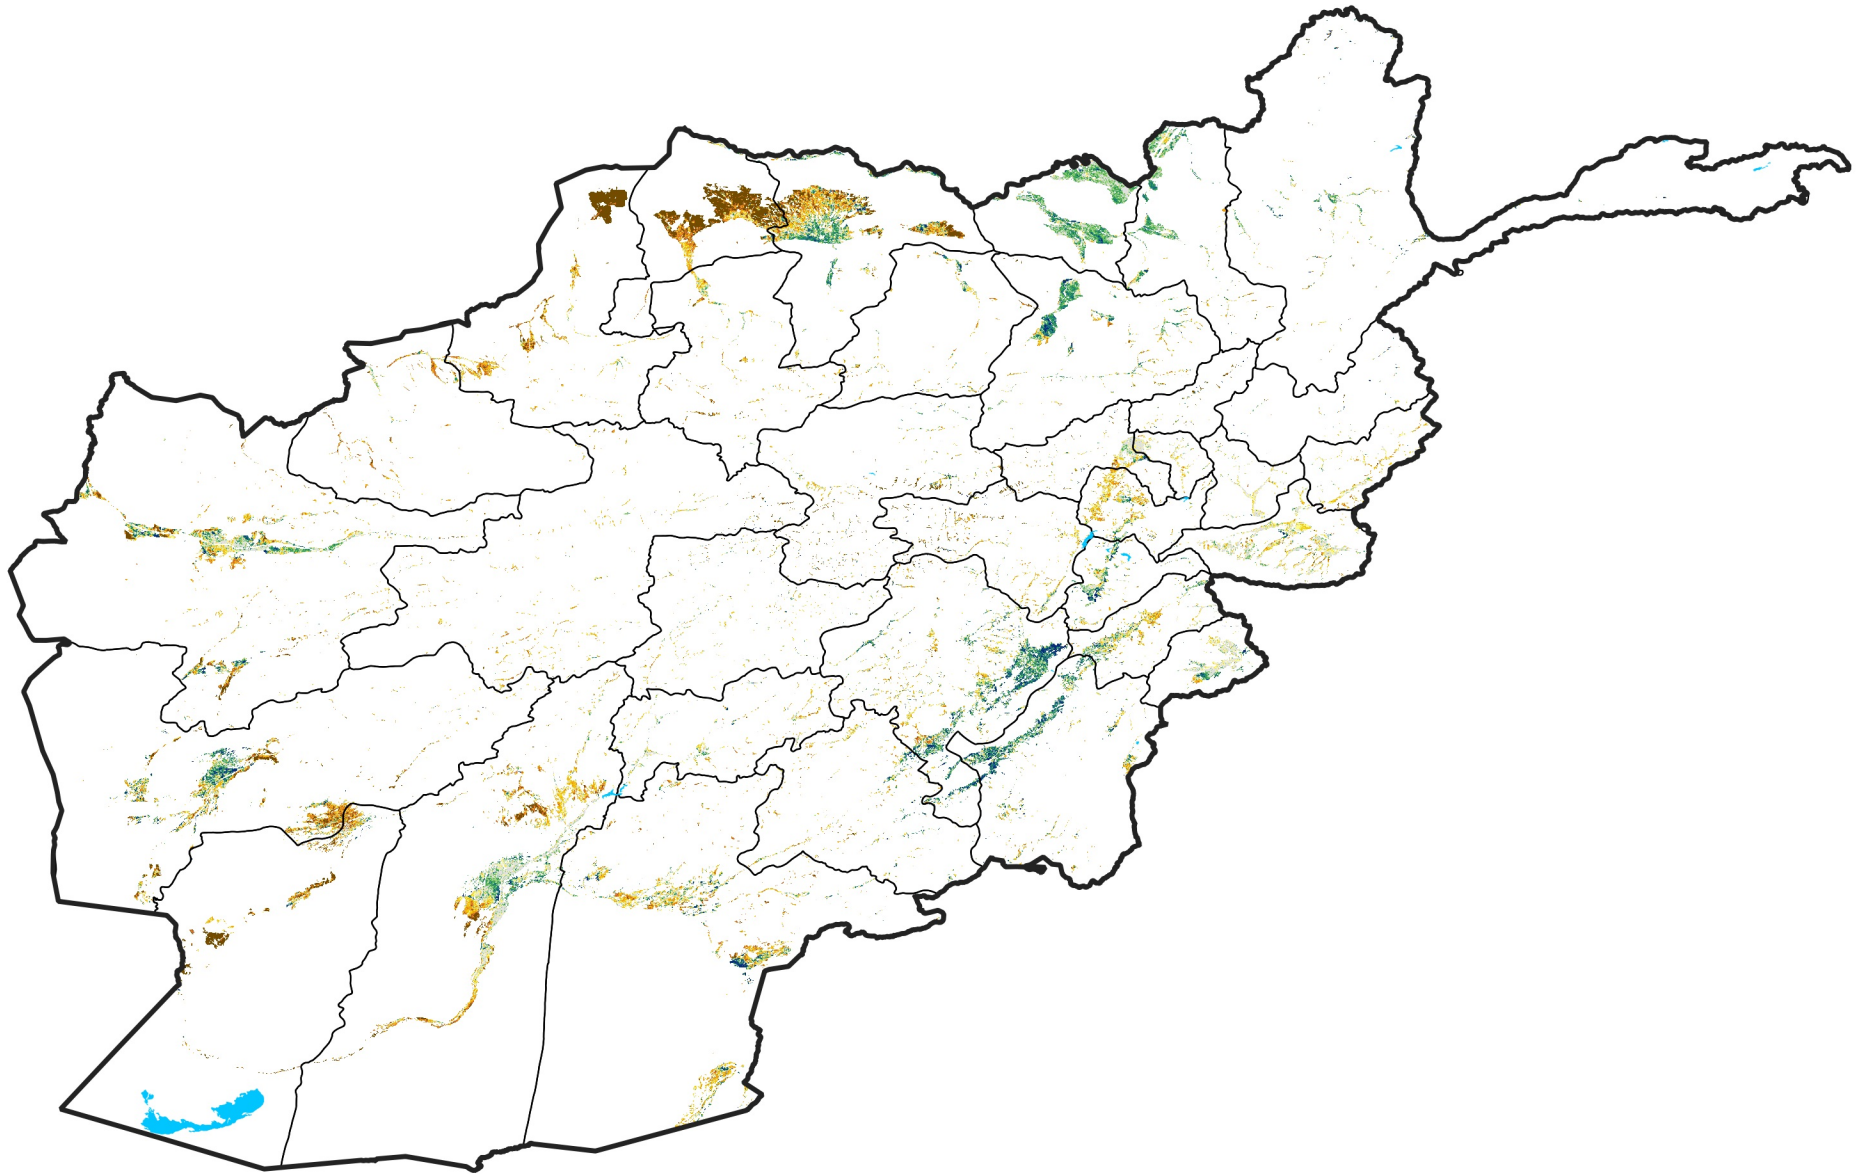

Afghanistan Irrigated Agricultural Areas

Percent of Mean NDVI

2024 / Mean (2012 - 2021)

Period 19 / Mar 26 - Apr 05, 2024

Percent of Normal