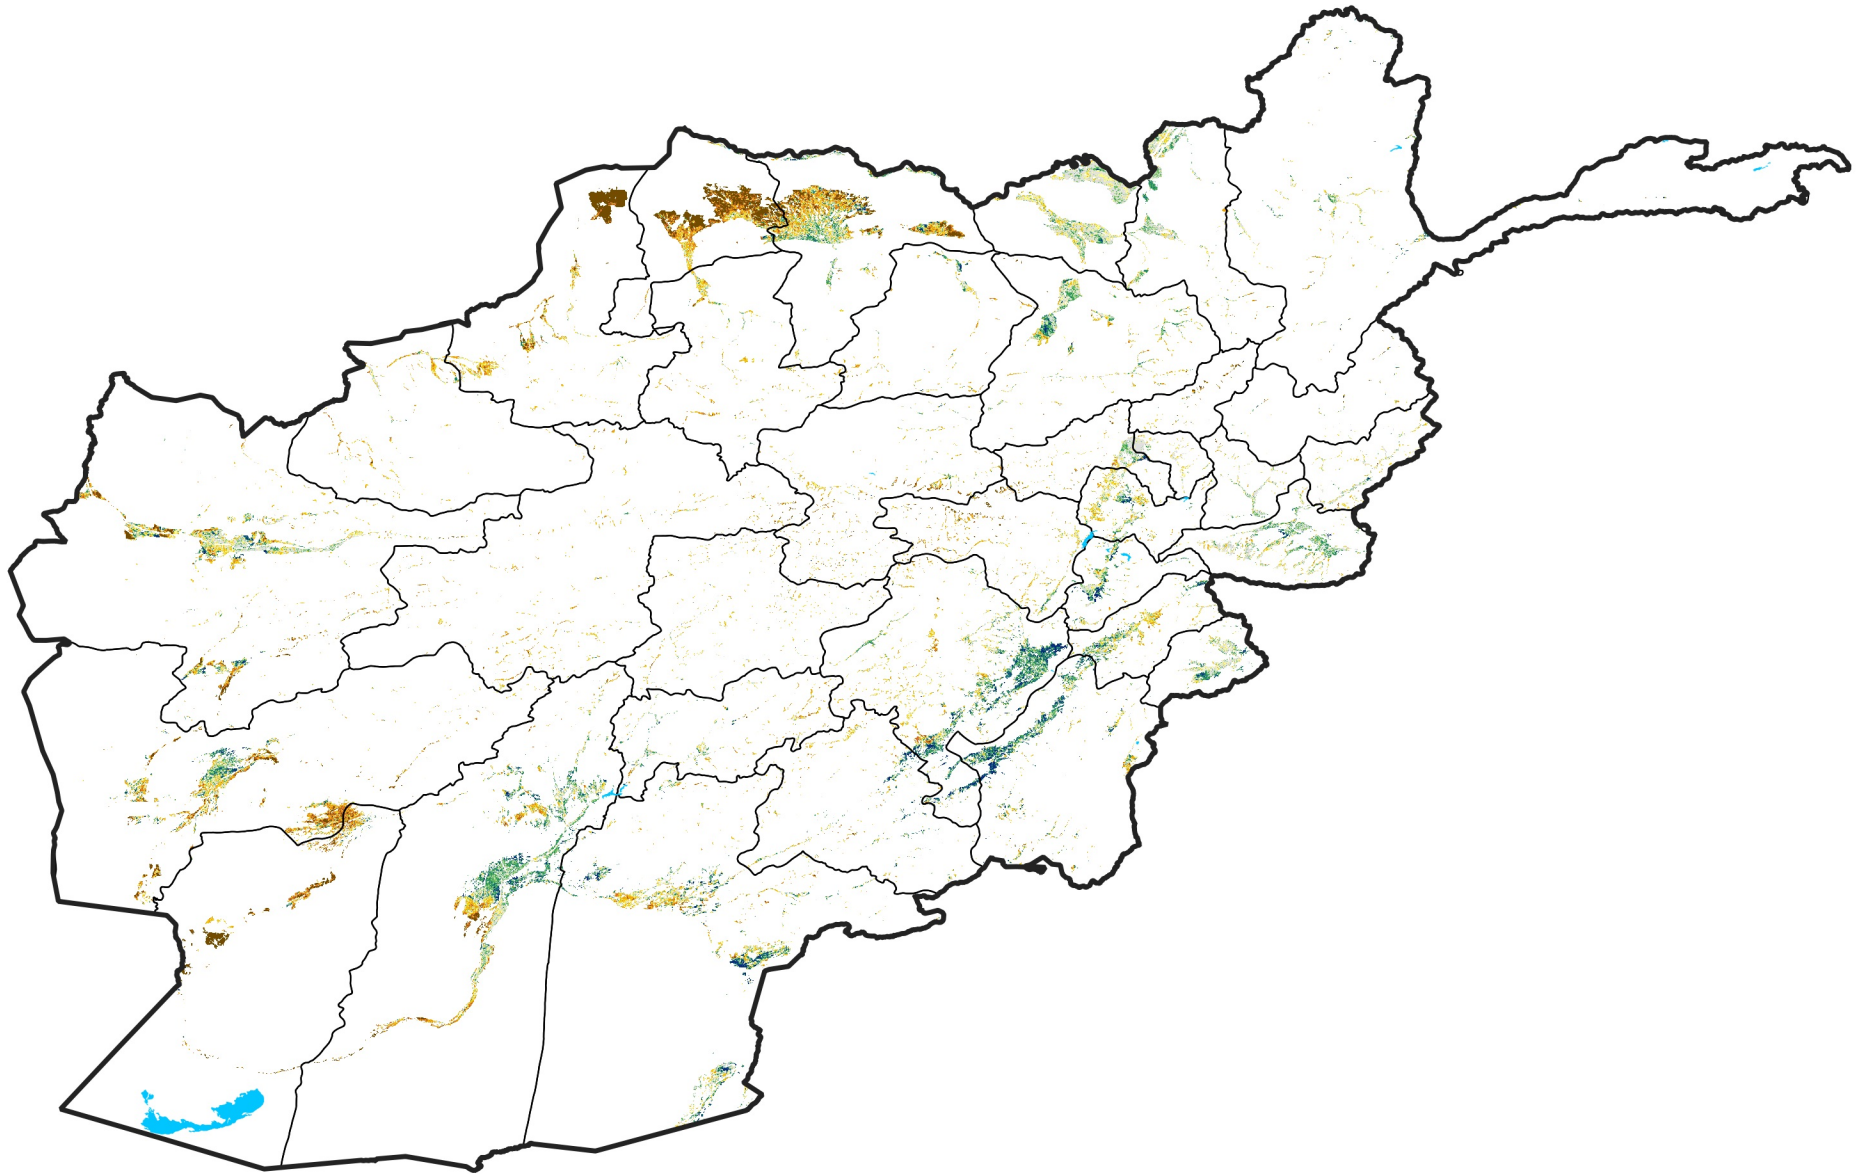

Afghanistan Irrigated Agricultural Areas

Percent of Mean NDVI

2024 / Mean (2012 - 2021)

Period 23 / Apr 16 - 25, 2024

Percent of Normal