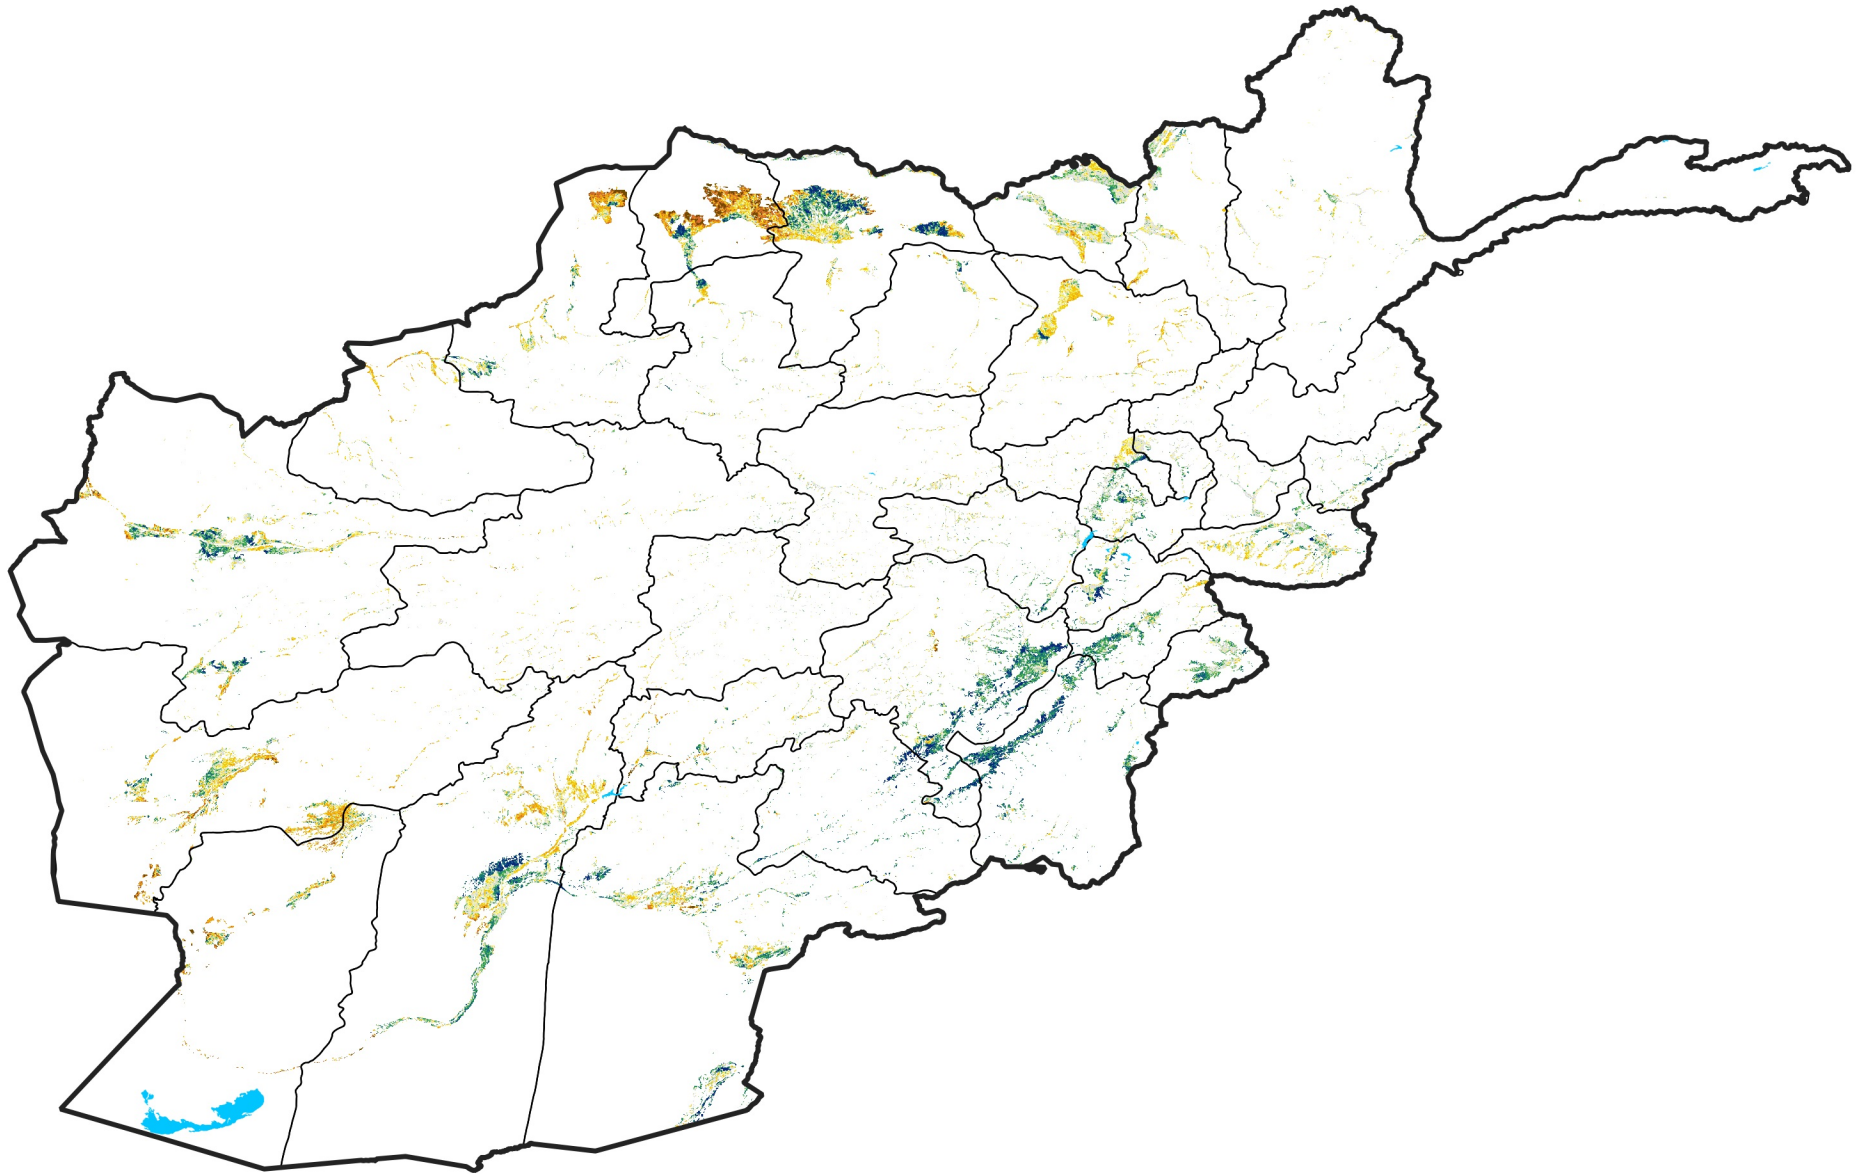

Afghanistan Irrigated Agricultural Areas

Percent of Mean NDVI

2024 / Mean (2012 - 2021)

Period 39 / Jul 06 - 15, 2024

Percent of Normal