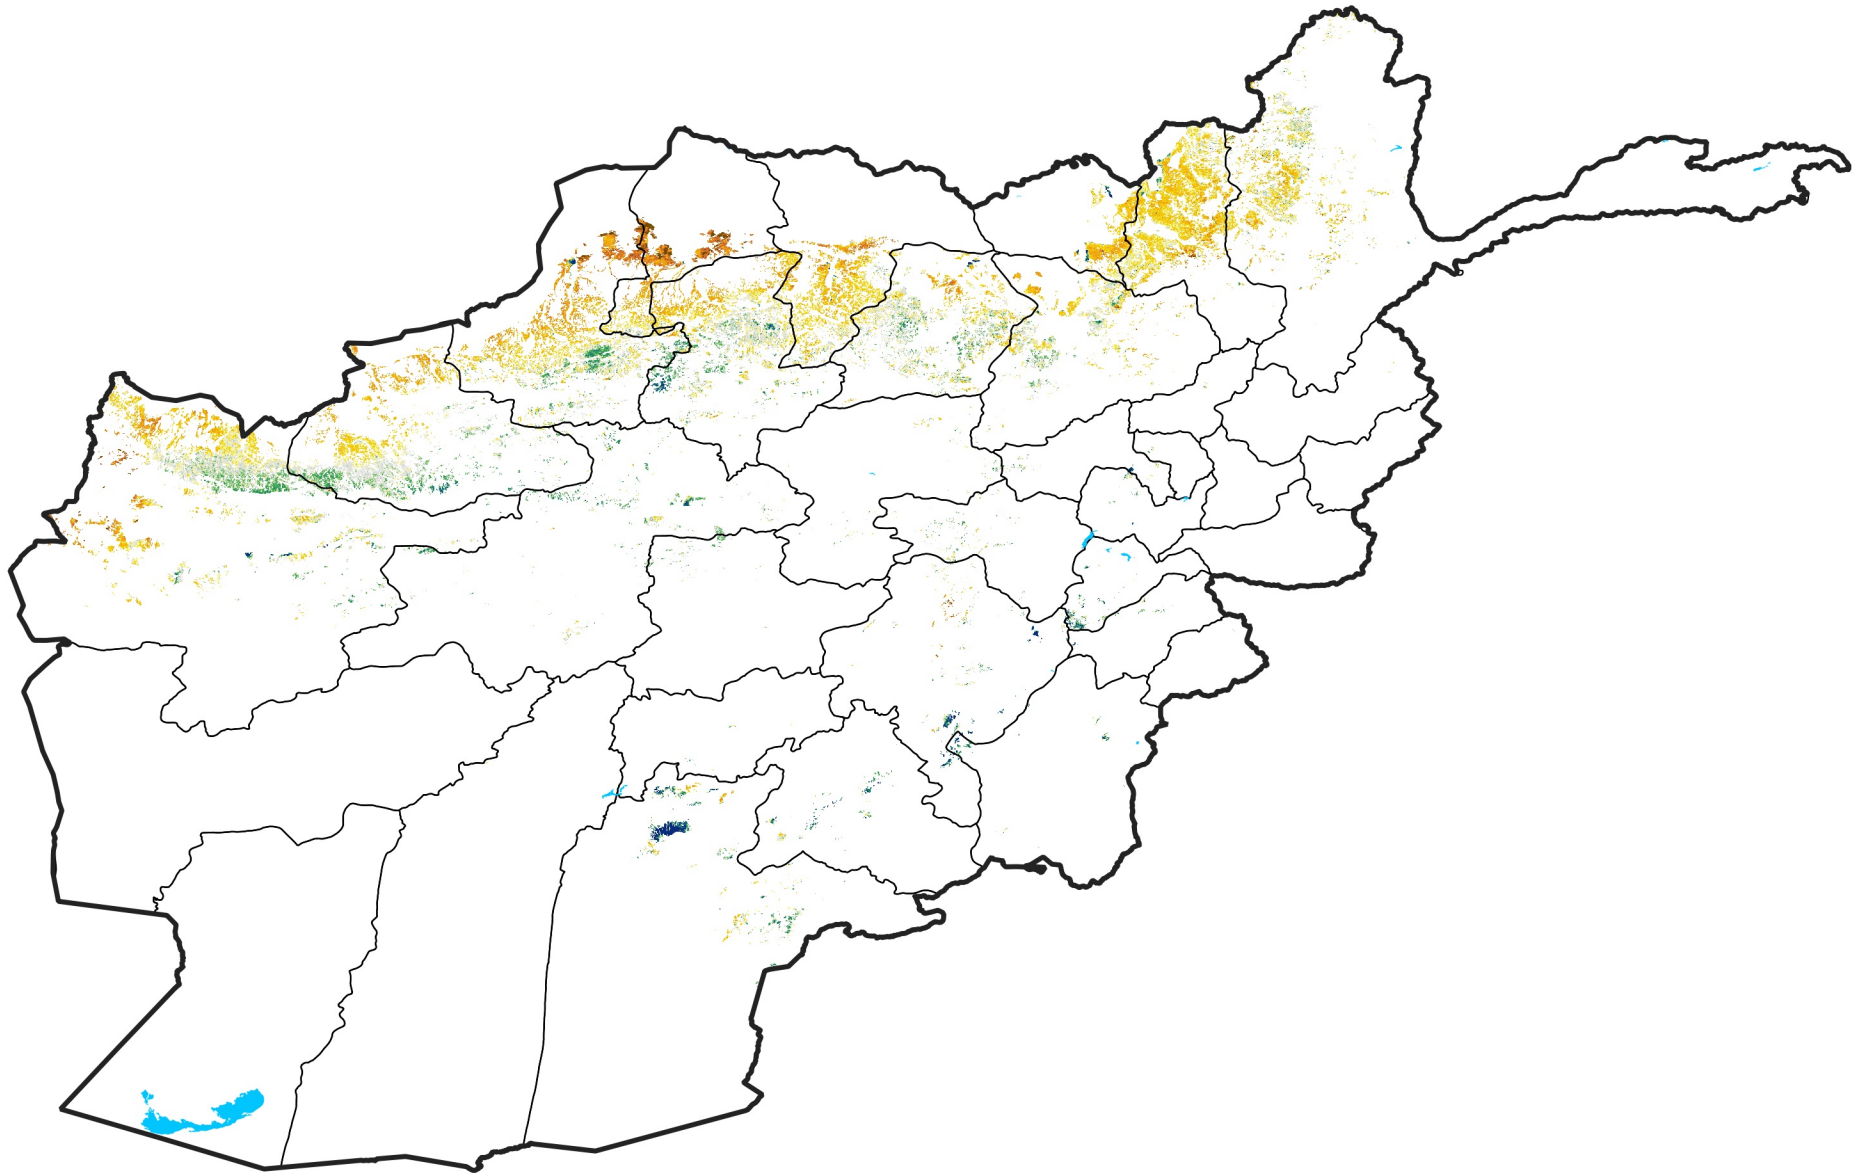

Afghanistan Rainfed Agricultural Areas

Percent of Mean NDVI

2024 / Mean (2012 - 2021)

Period 39 / Jul 06 - 15, 2024

Percent of Normal