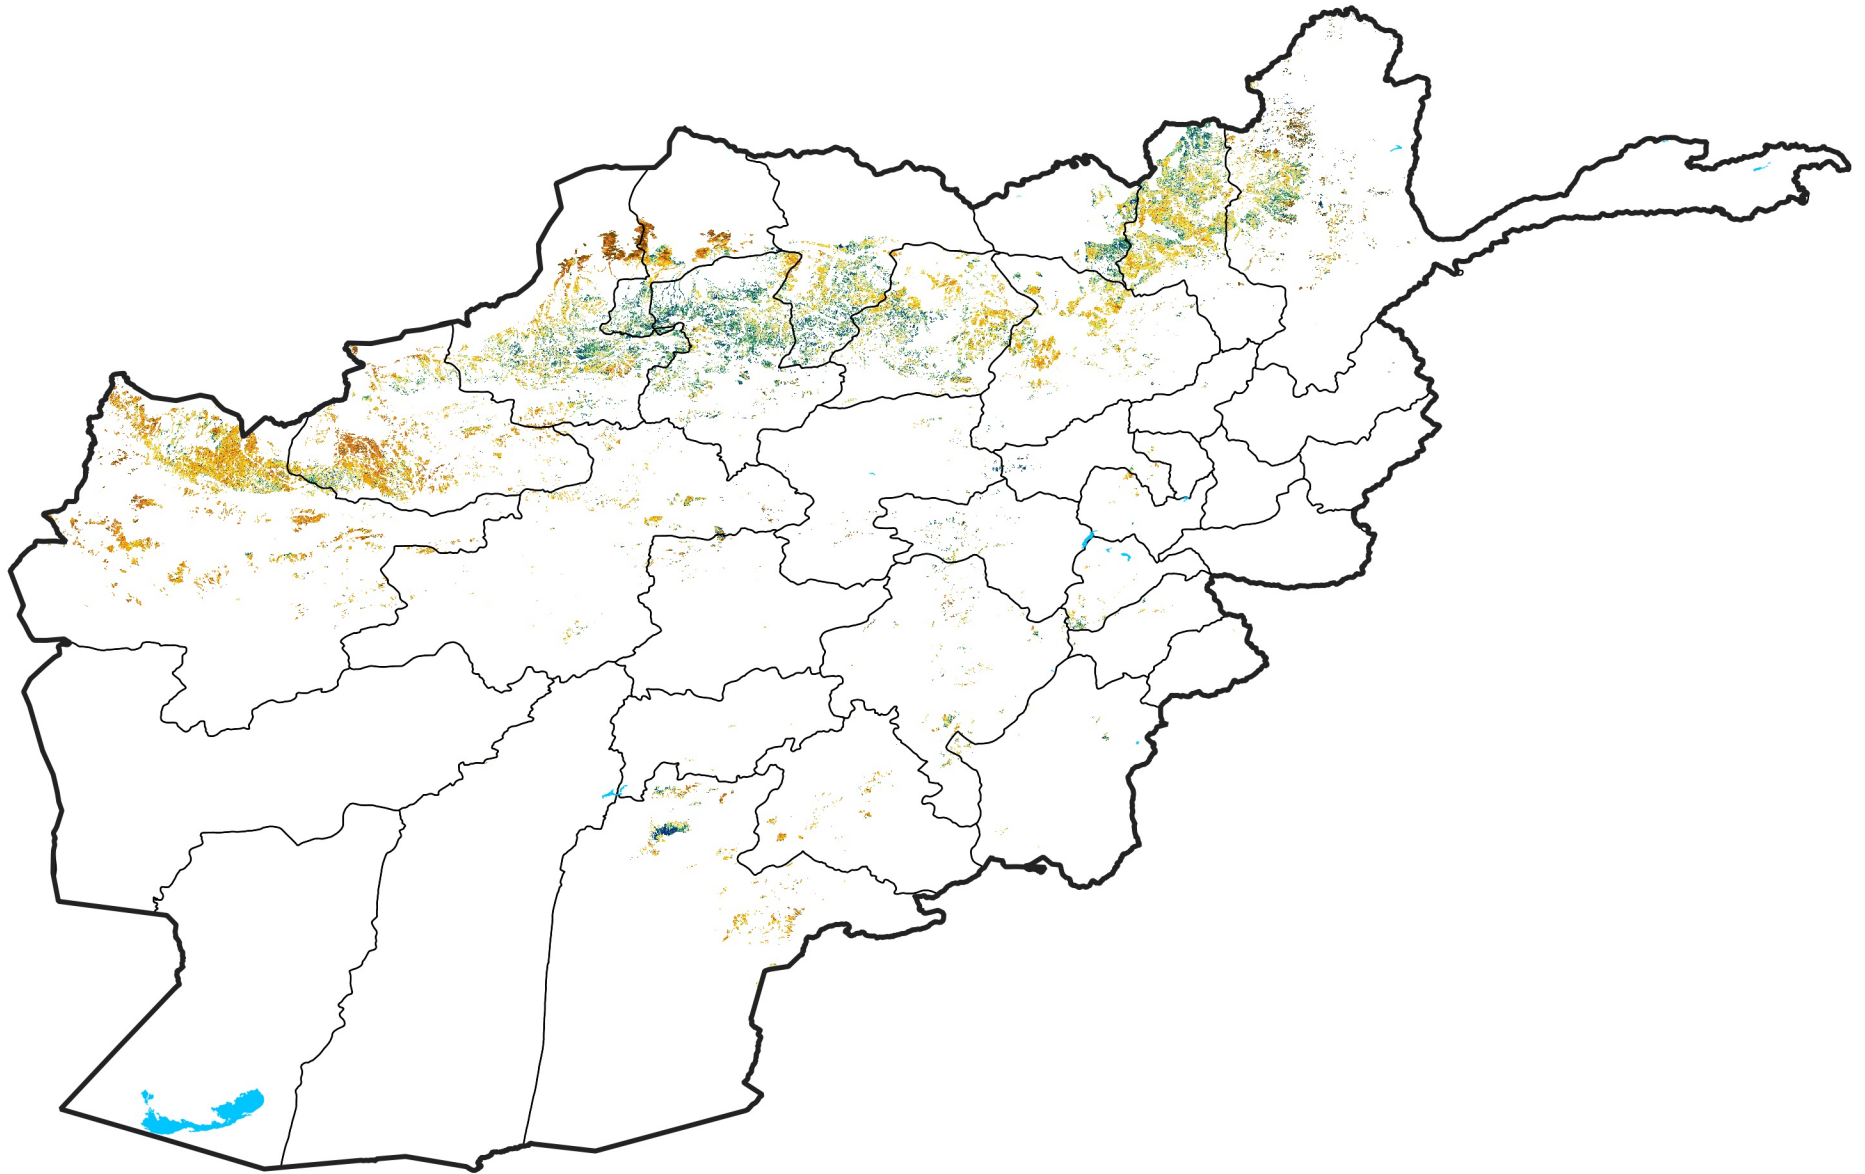

Afghanistan Rainfed Agricultural Areas

Percent of Mean NDVI

2024 / Mean (2012 - 2021)

Period 68 / Dec 01 - 10, 2024

Percent of Normal