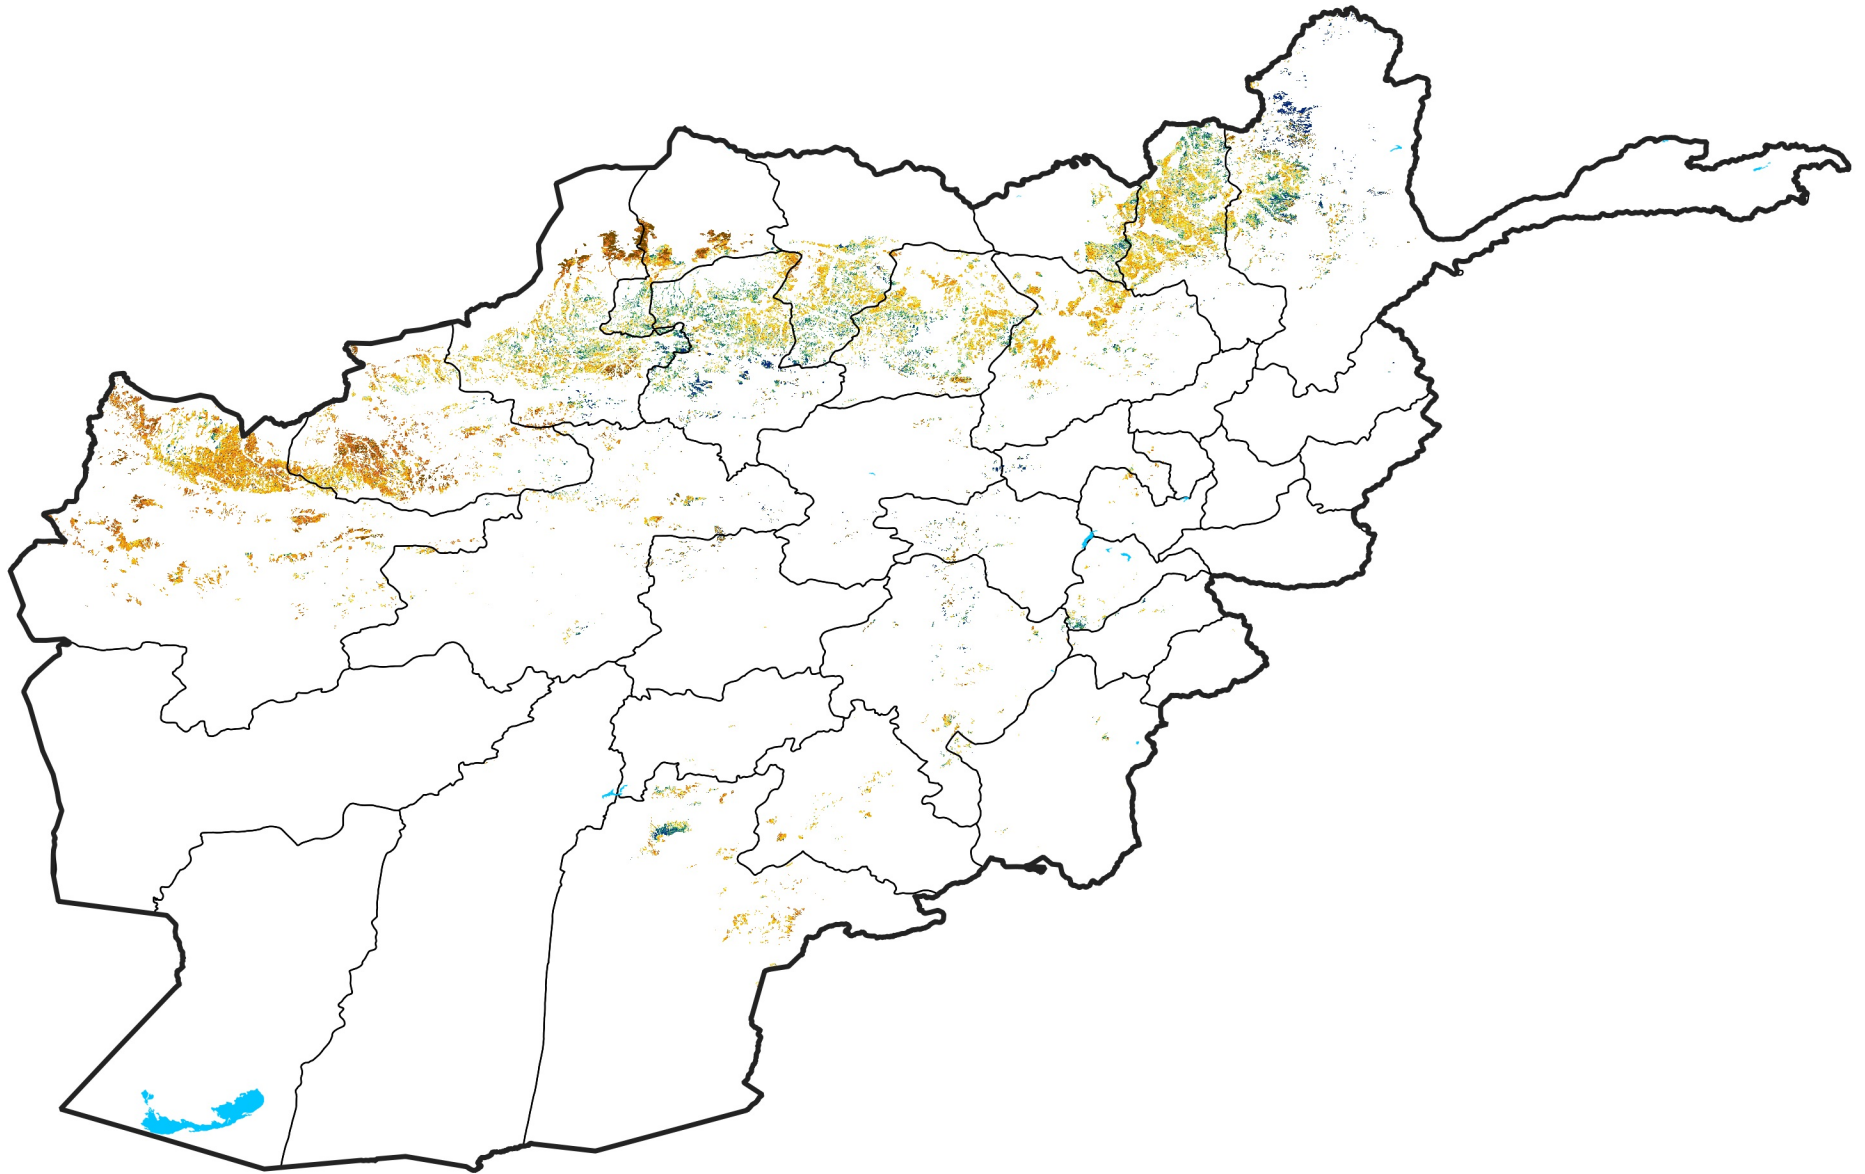

Afghanistan Rainfed Agricultural Areas

Percent of Mean NDVI

2024 / Mean (2012 - 2021)

Period 71 / Dec 16 - 25, 2024

Percent of Normal