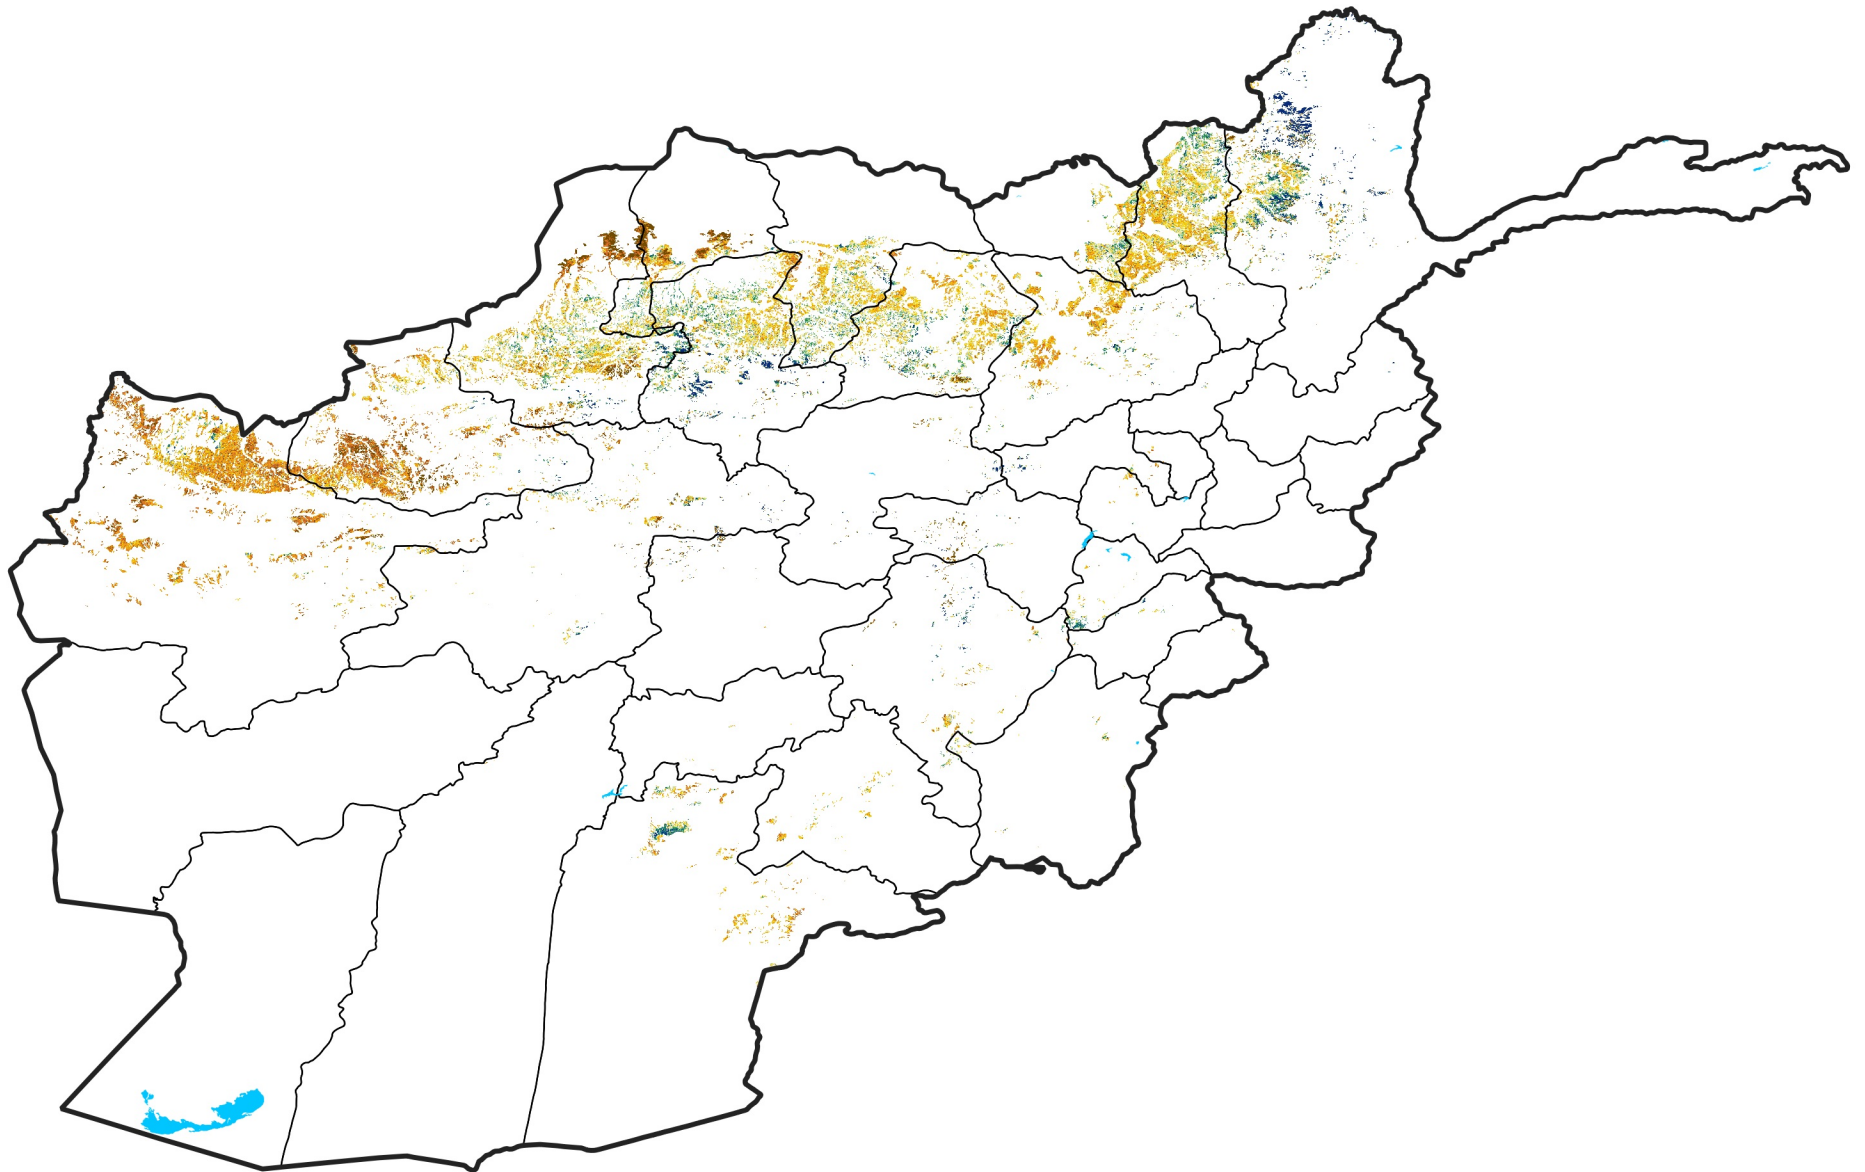

Afghanistan Rainfed Agricultural Areas

Percent of Mean NDVI

2024 / Mean (2012 - 2021)

Period 72 / Dec 21 - 31, 2024

Percent of Normal