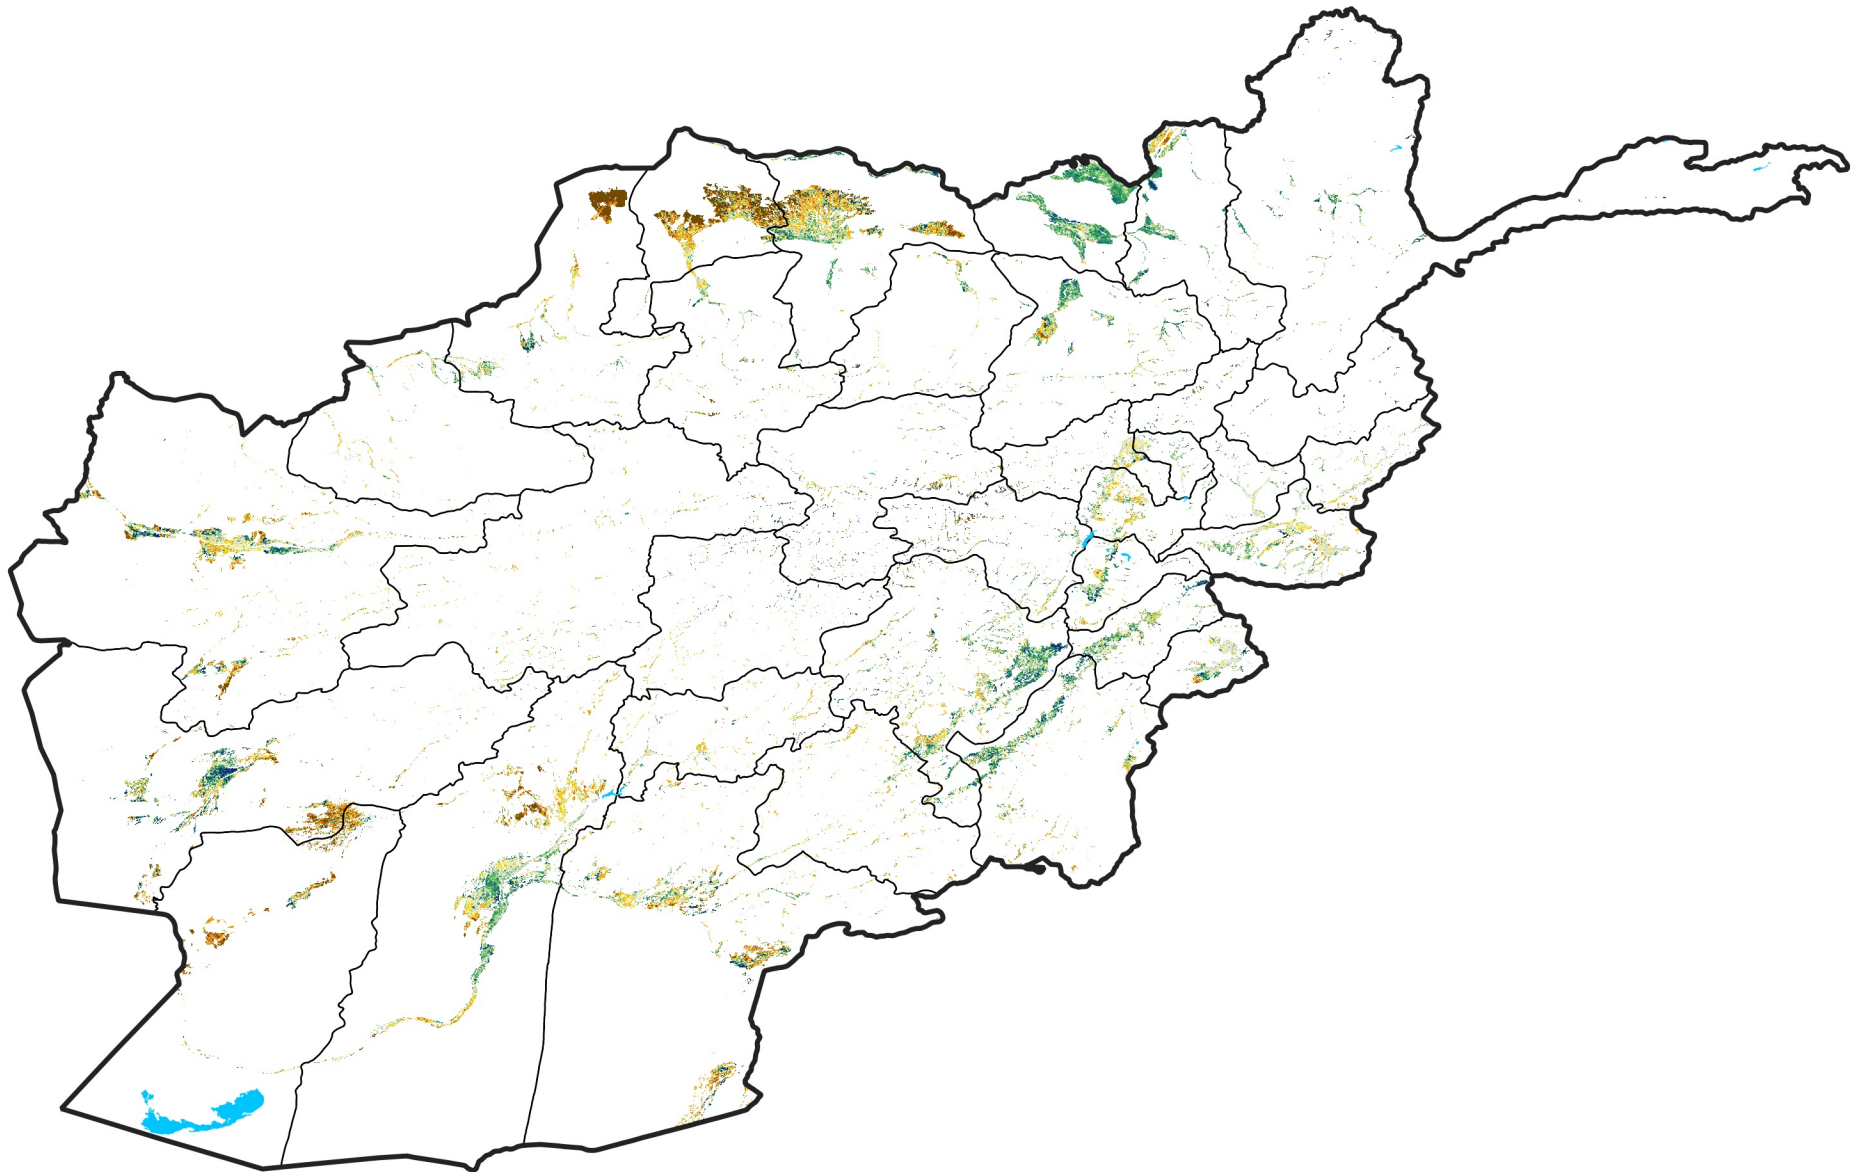

Afghanistan Irrigated Agricultural Areas

Percent of Mean NDVI

2025 / Mean (2012 - 2021)

Period 17 / Mar 16 - 25, 2025

Percent of Normal