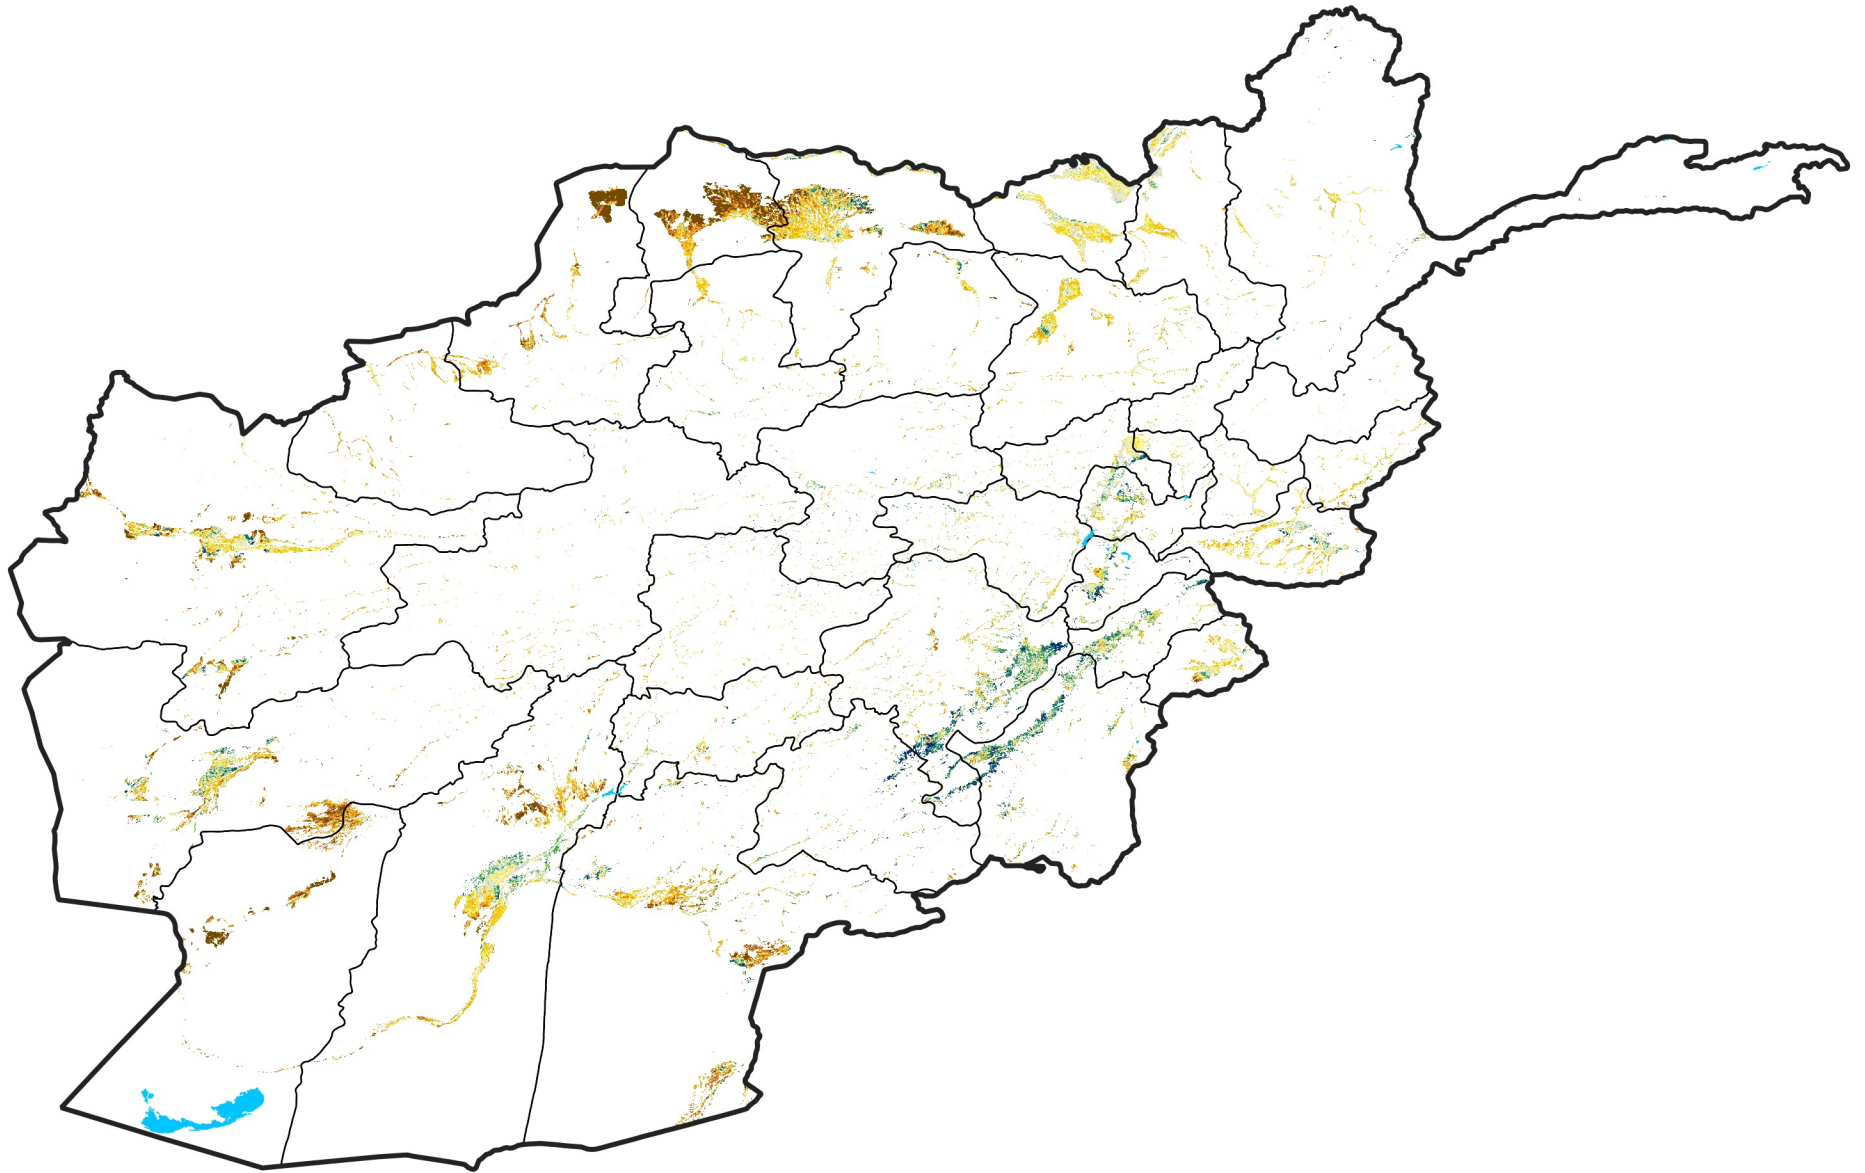

Afghanistan Irrigated Agricultural Areas

Percent of Mean NDVI

2025 / Mean (2012 - 2021)

Period 28 / May 11 - 20, 2025

Percent of Normal