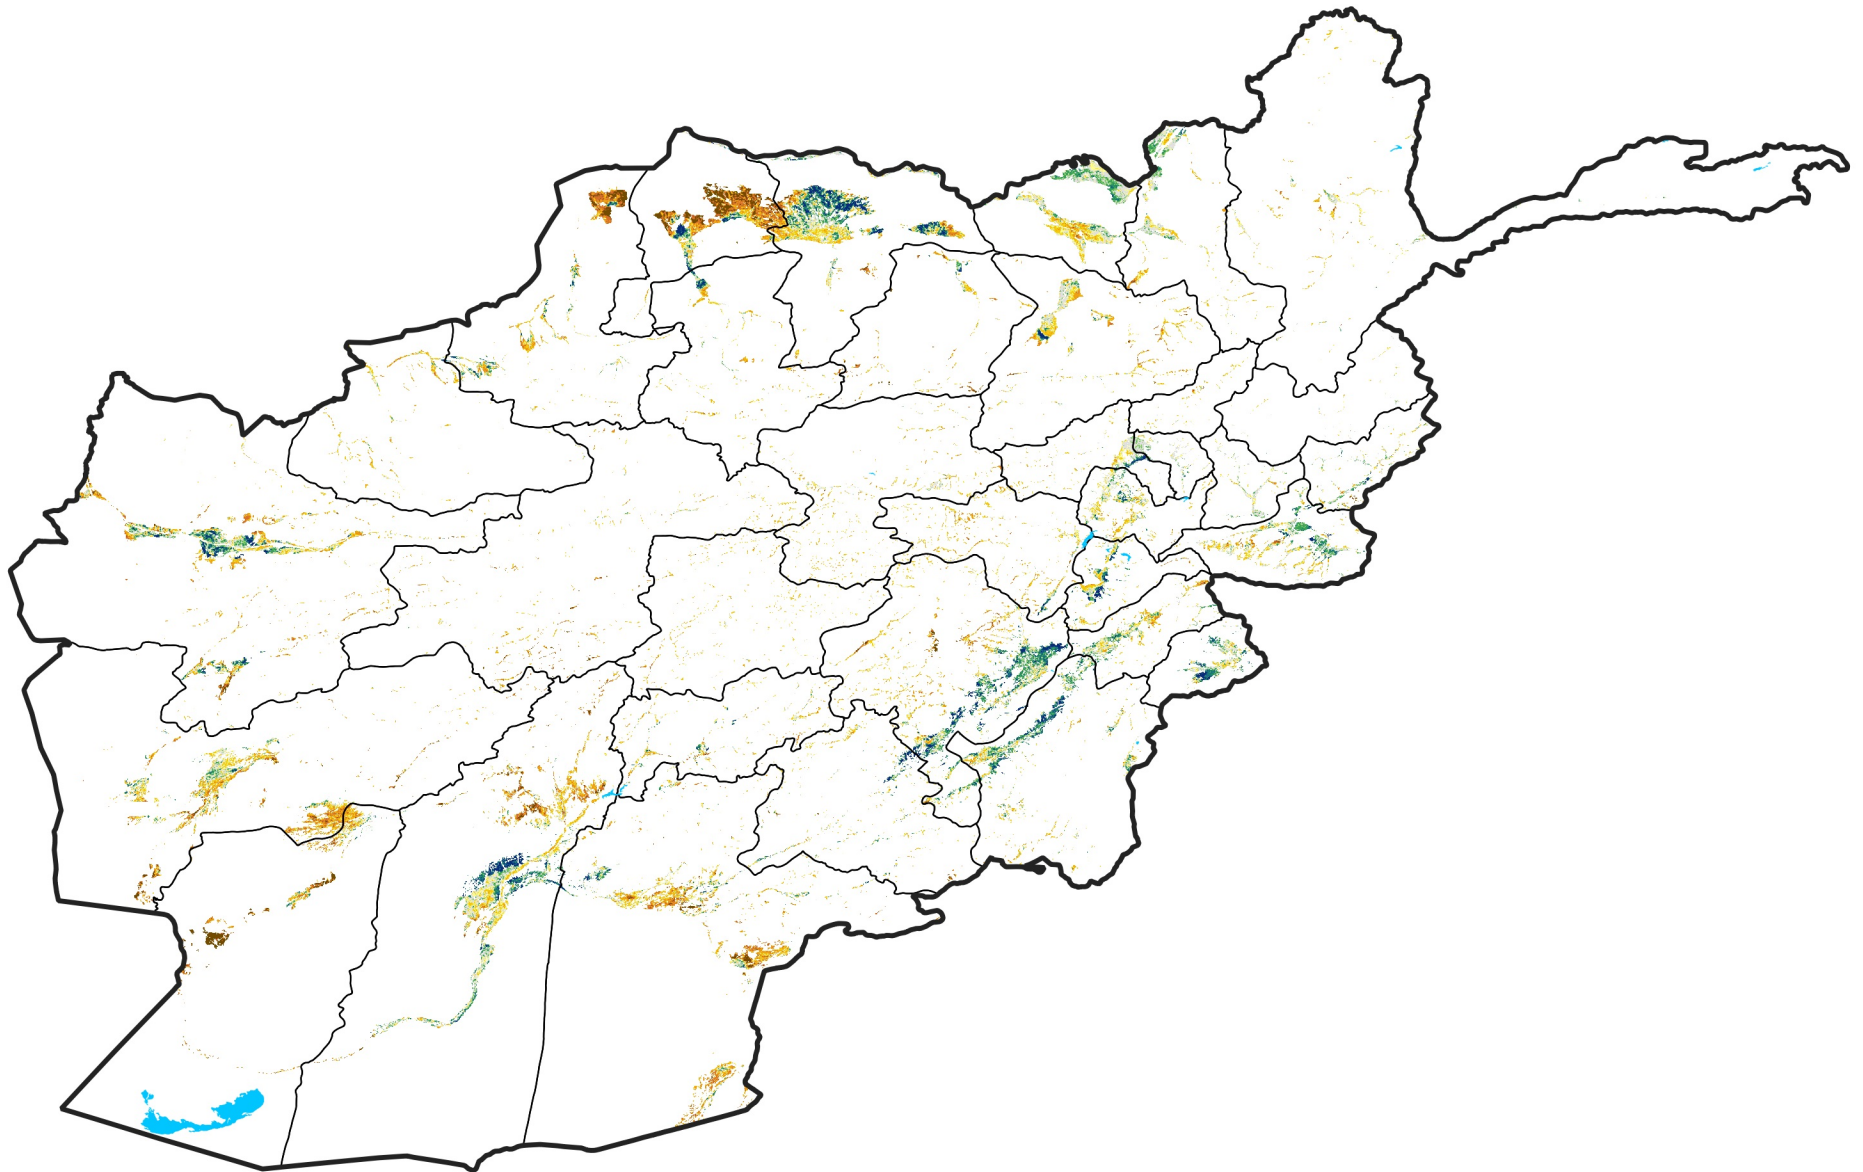

Afghanistan Irrigated Agricultural Areas

Percent of Mean NDVI

2025 / Mean (2012 - 2021)

Period 40 / Jul 11 - 20, 2025

Percent of Normal