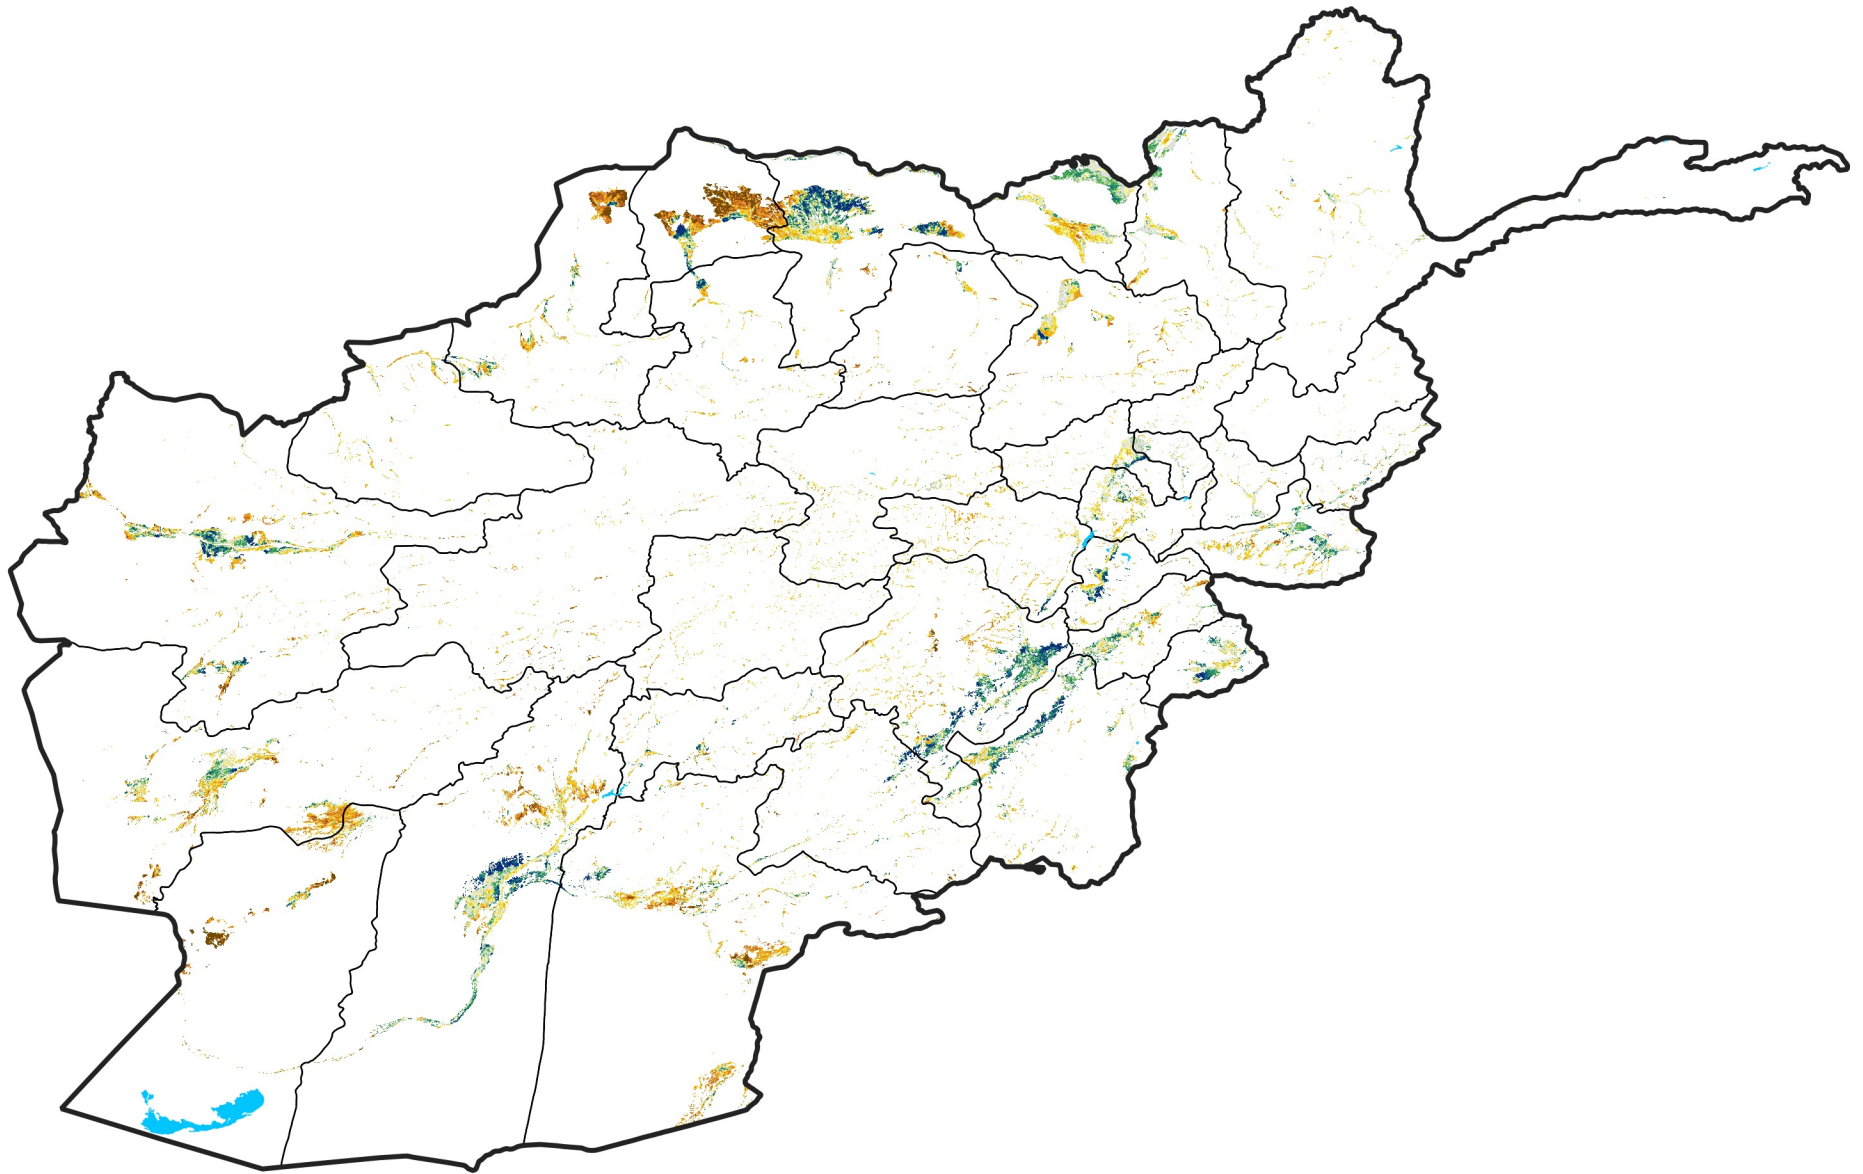

Afghanistan Irrigated Agricultural Areas

Percent of Mean NDVI

2025 / Mean (2012 - 2021)

Period 42 / Jul 21 - 31, 2025

Percent of Normal