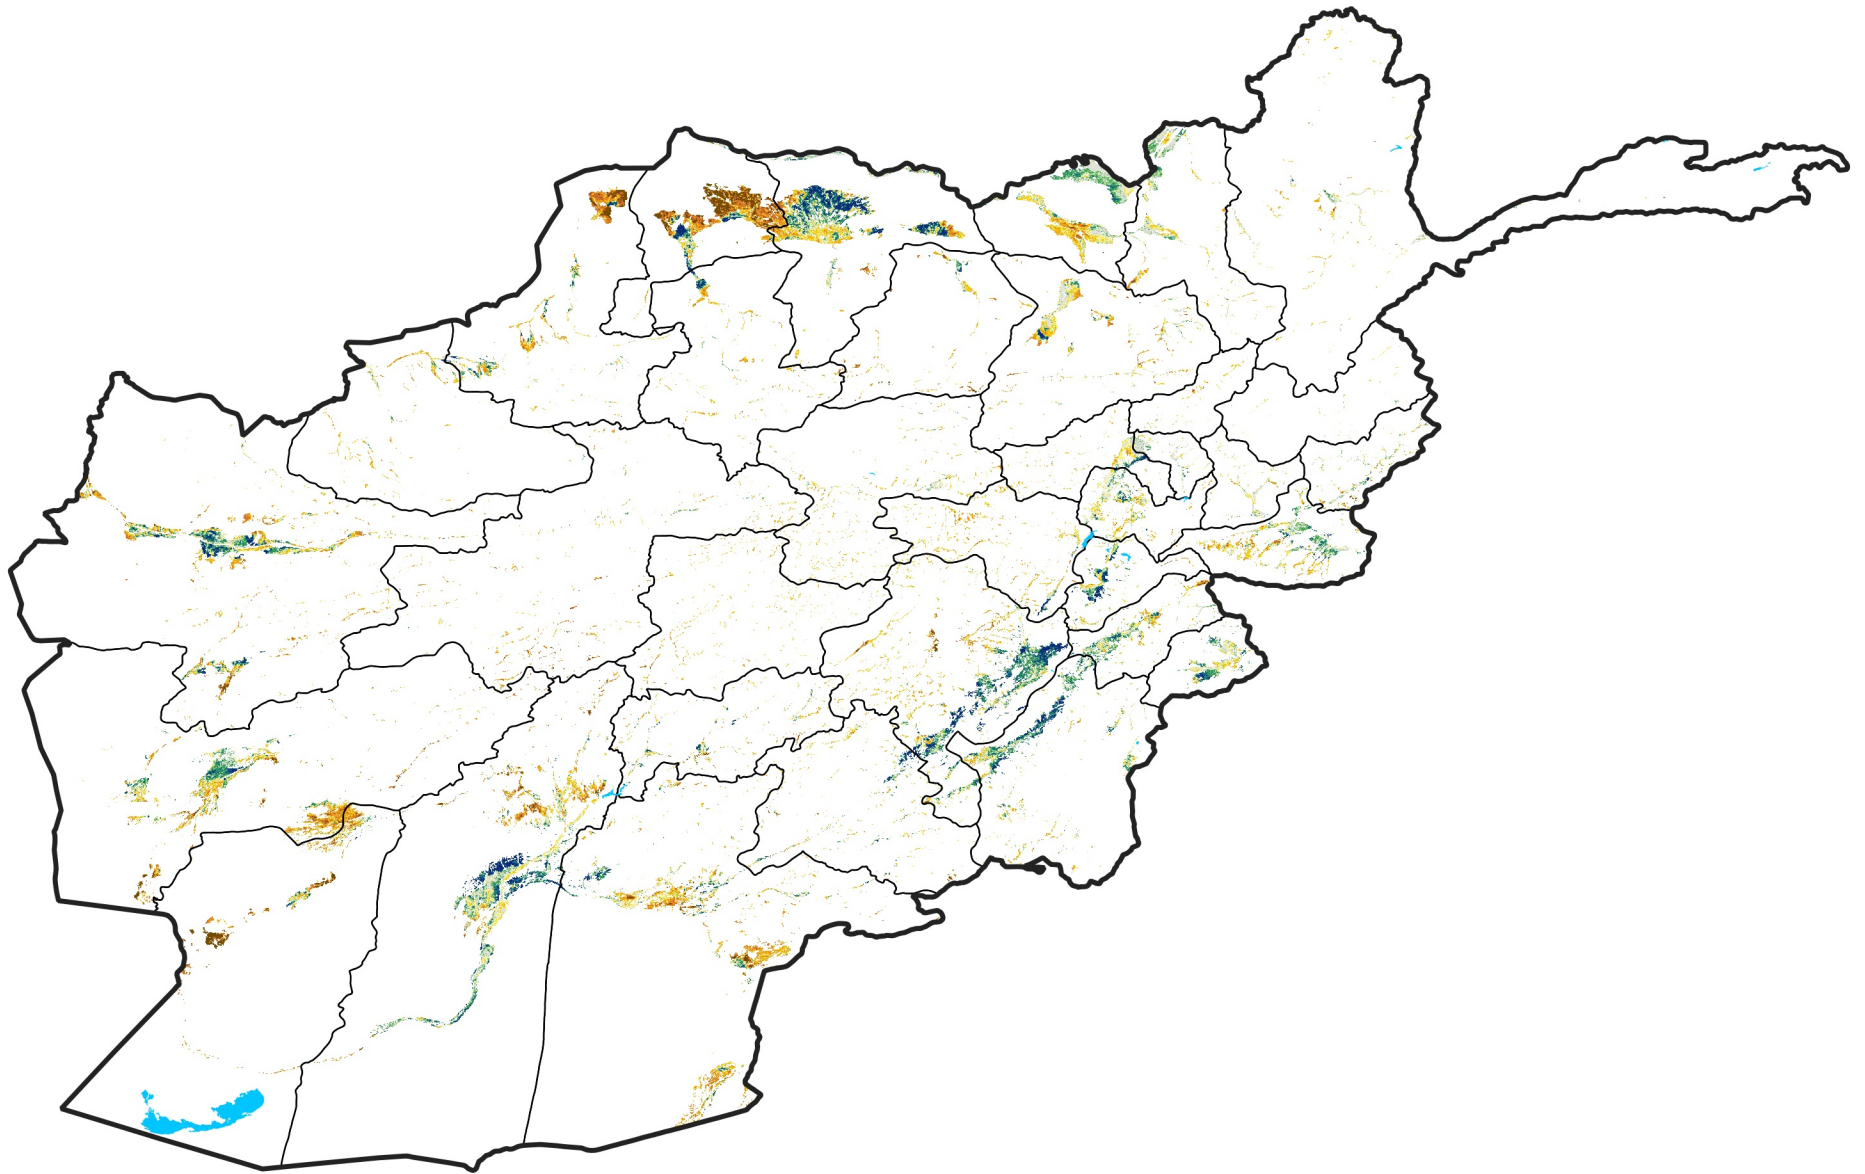

Afghanistan Irrigated Agricultural Areas

Percent of Mean NDVI

2025 / Mean (2012 - 2021)

Period 44 / Aug 01 - 10, 2025

Percent of Normal