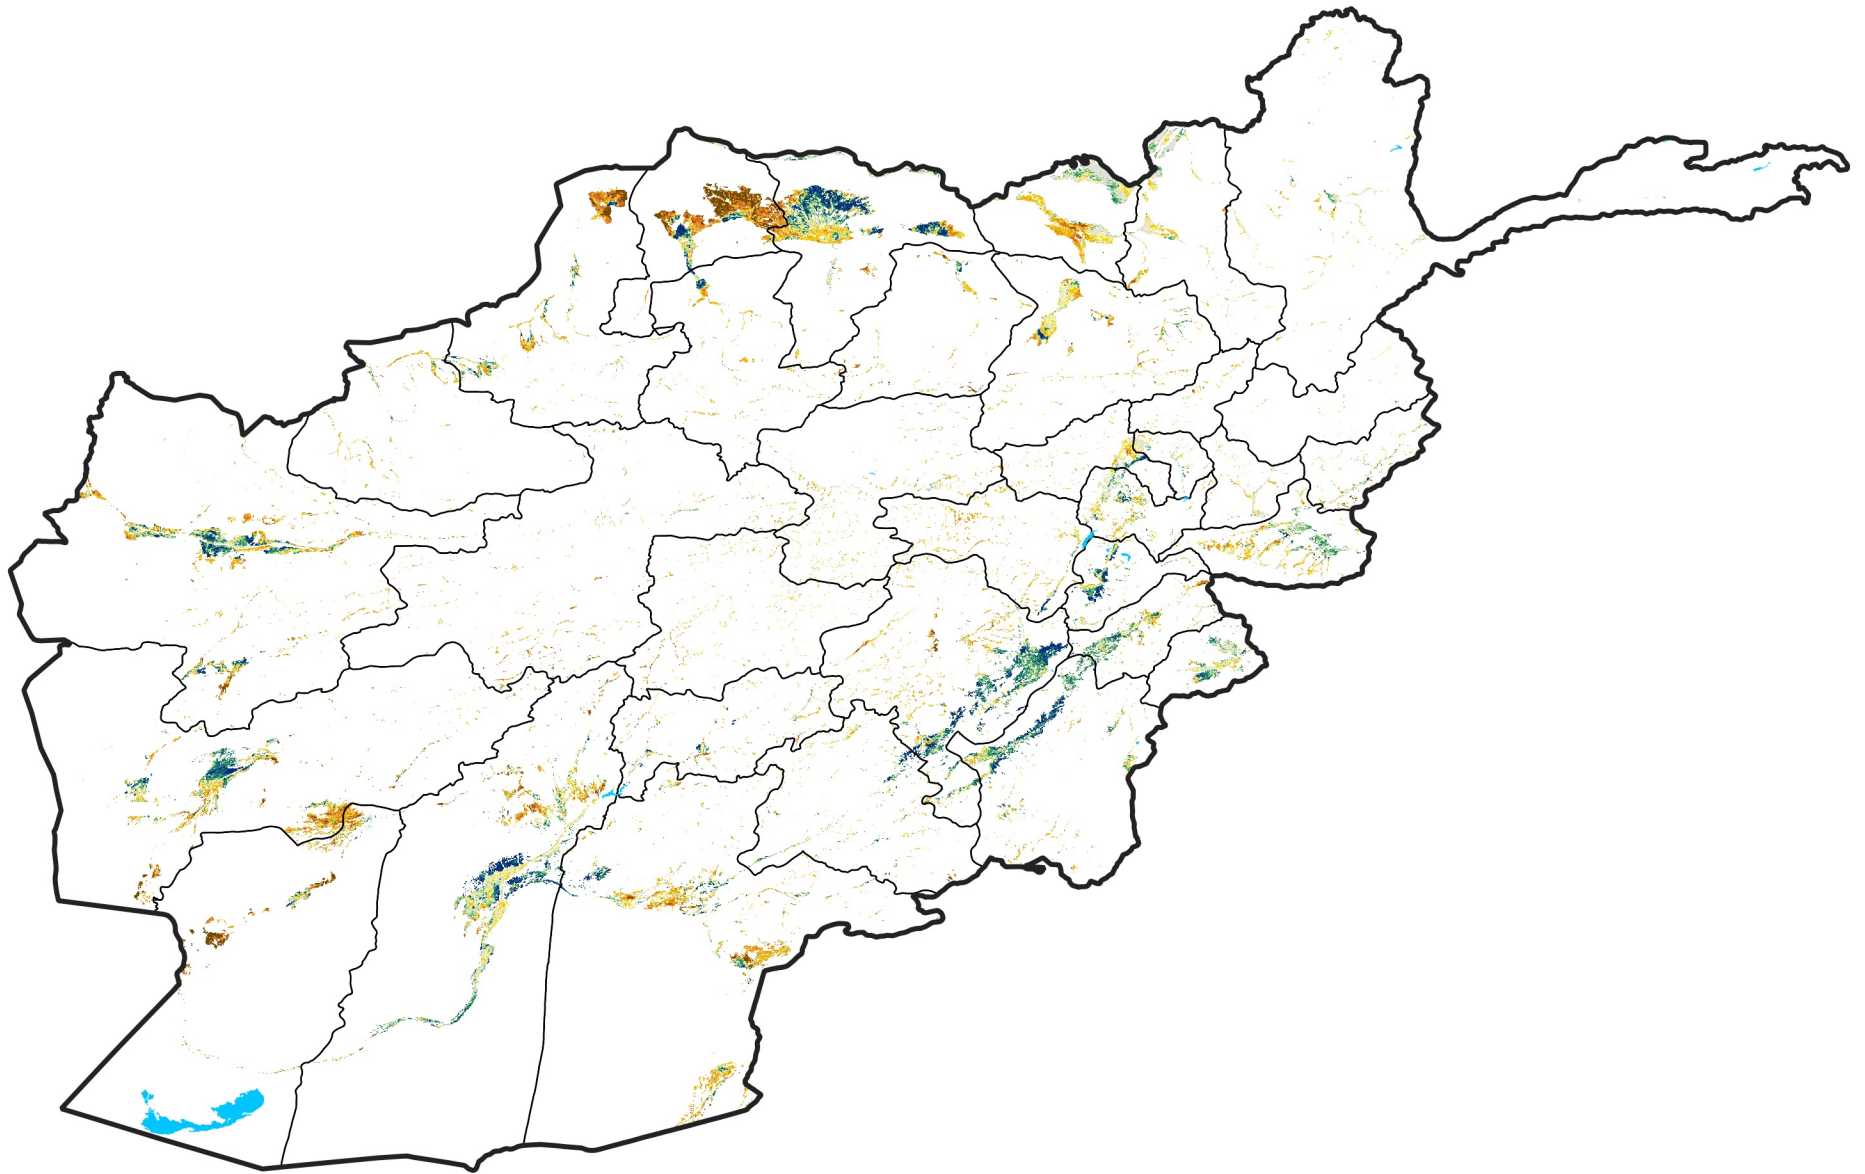

Afghanistan Irrigated Agricultural Areas

Percent of Mean NDVI

2025 / Mean (2012 - 2021)

Period 46 / Aug 11 - 20, 2025

Percent of Normal