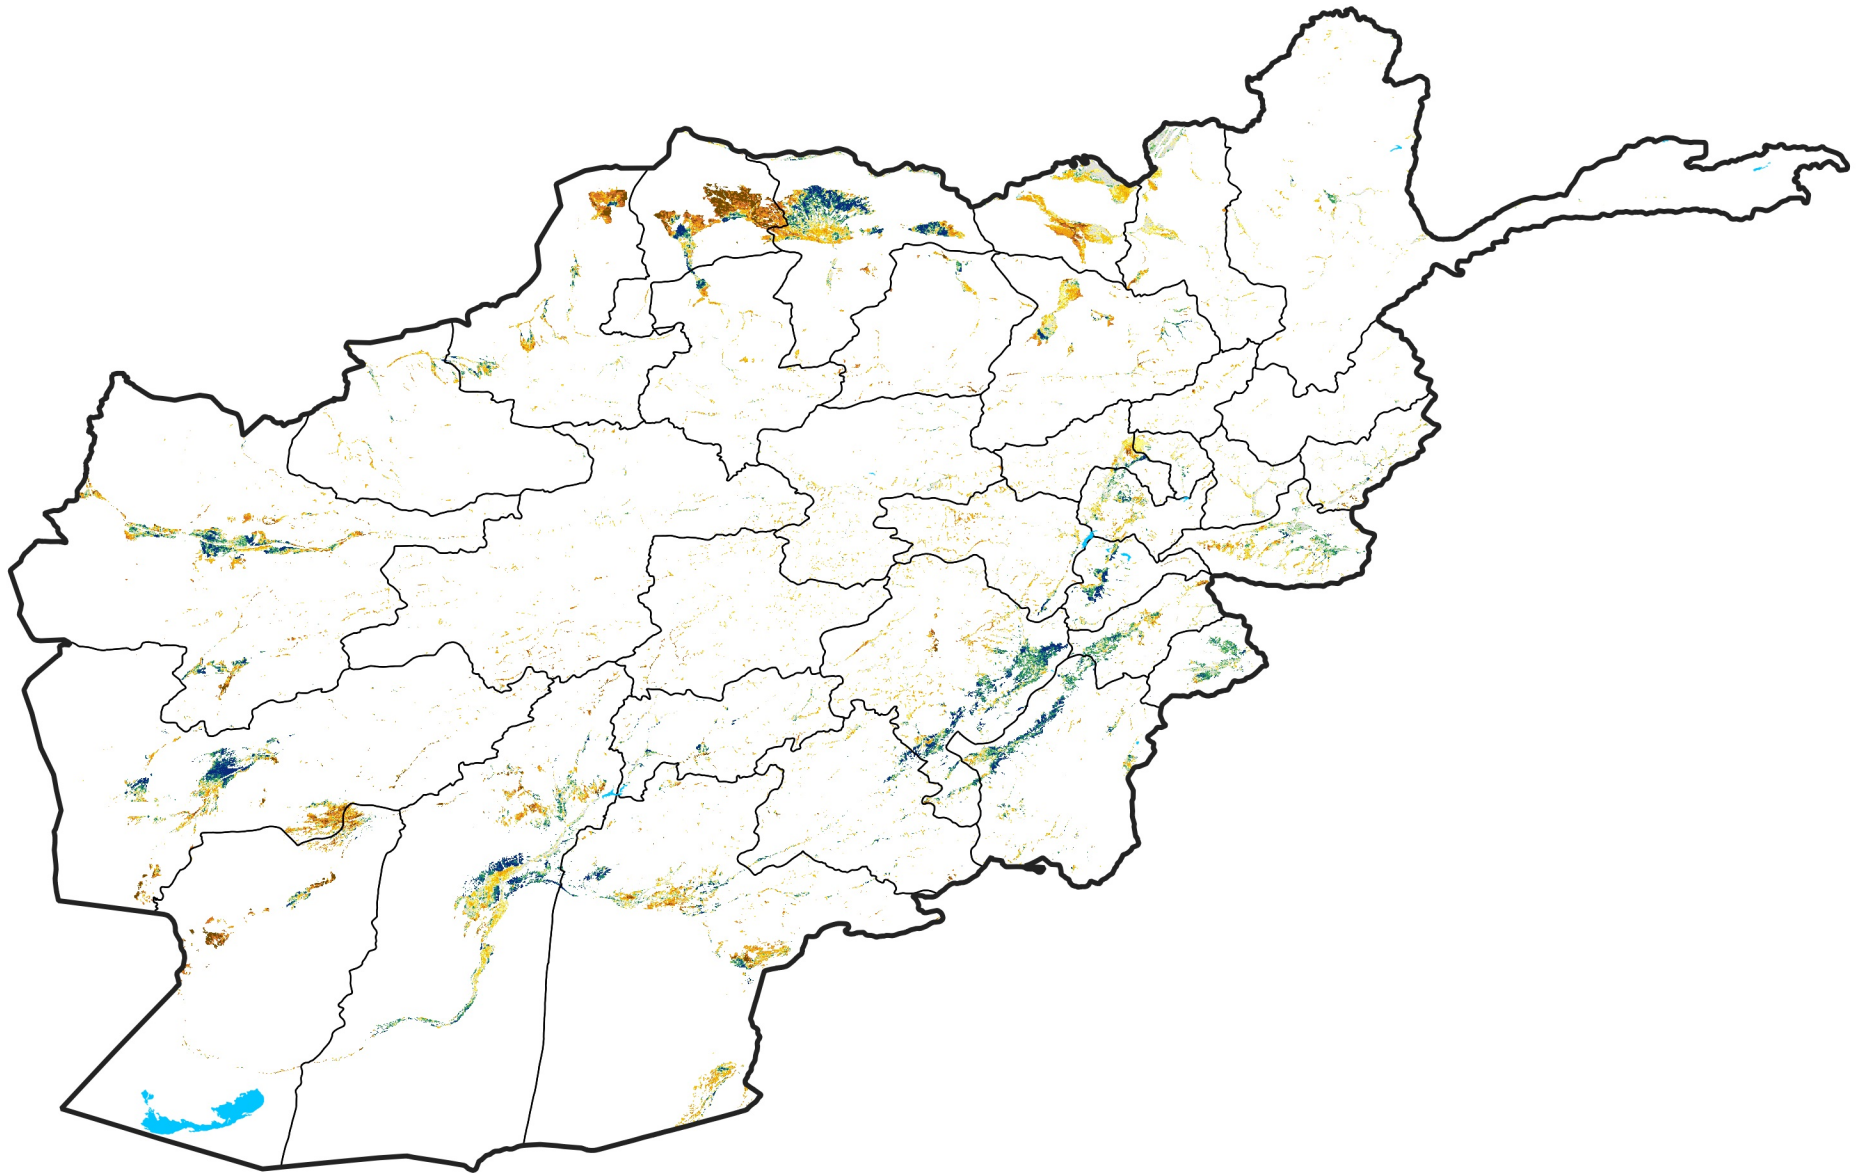

Afghanistan Irrigated Agricultural Areas

Percent of Mean NDVI

2025 / Mean (2012 - 2021)

Period 49 / Aug 26 - Sep 05, 2025

Percent of Normal