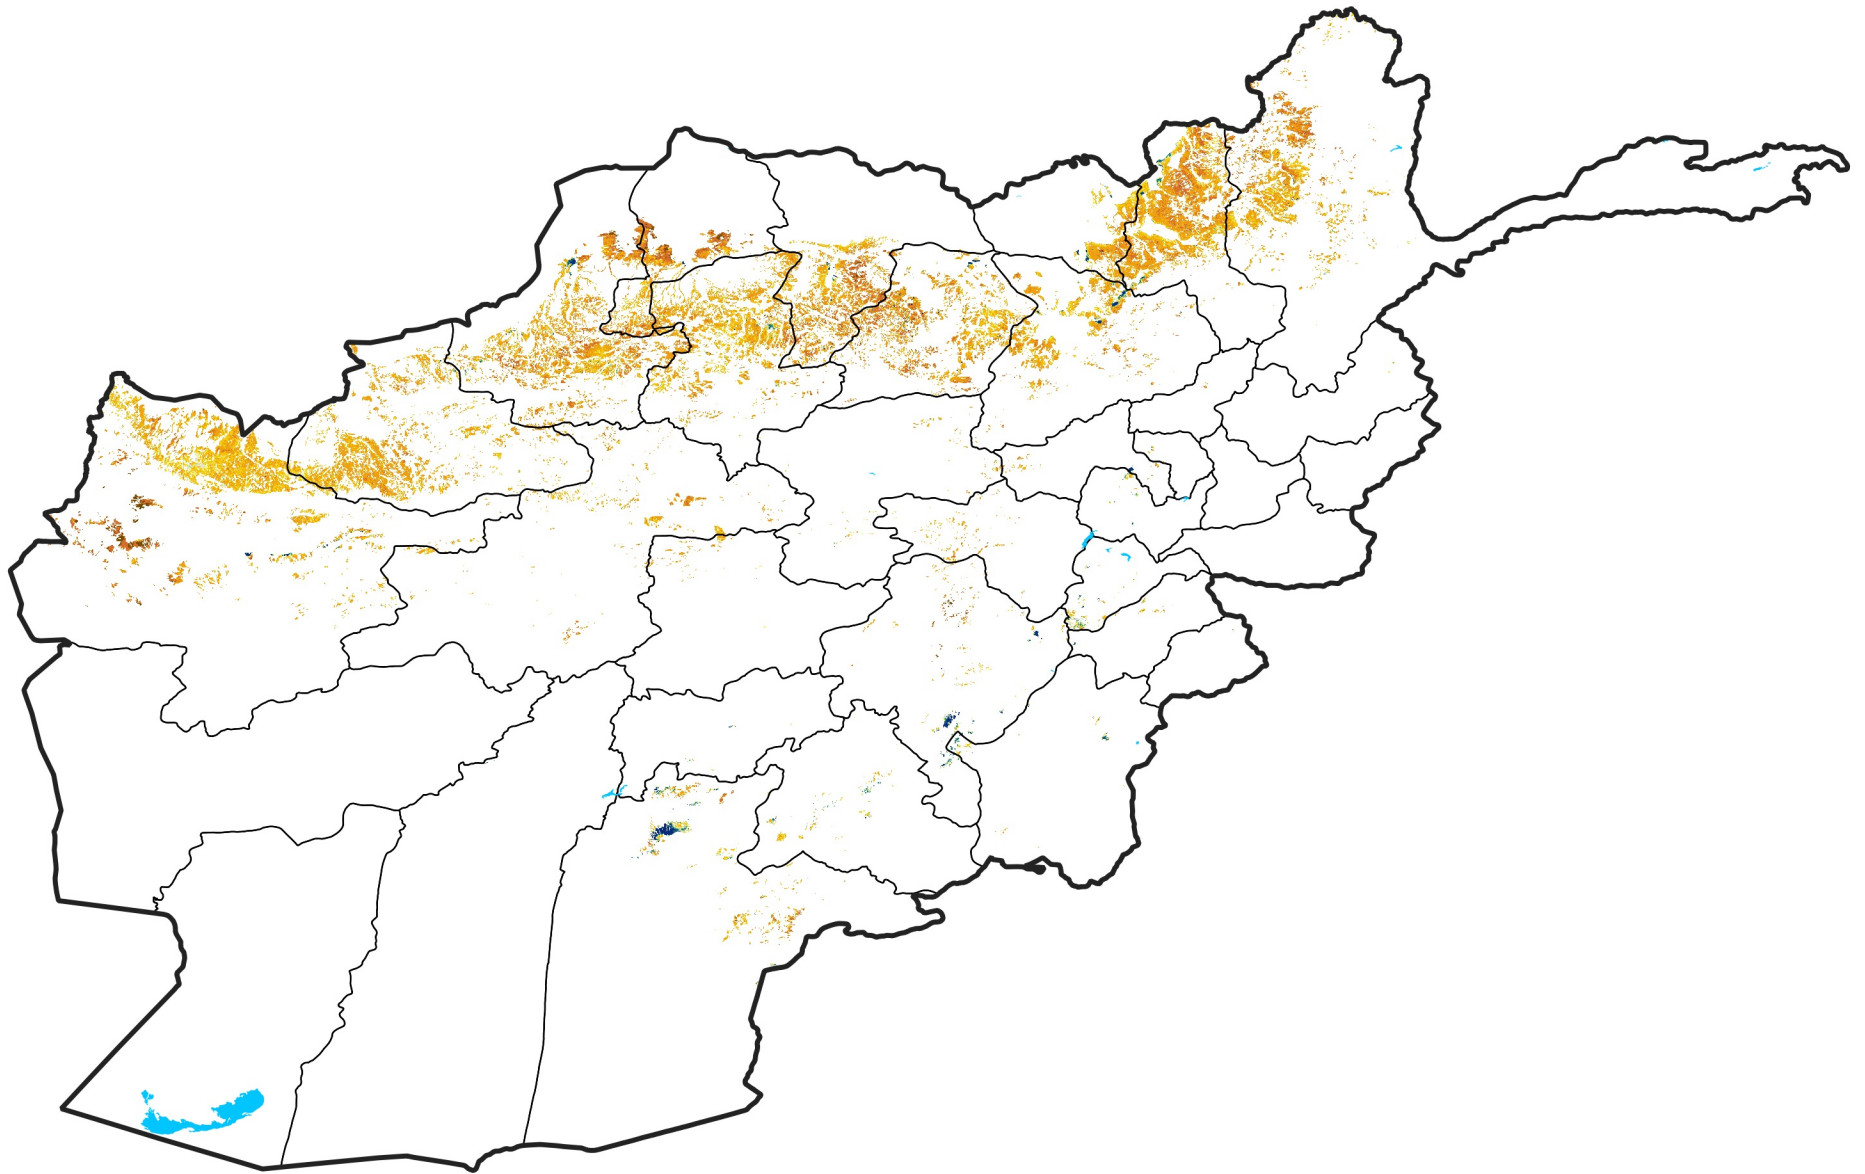

Afghanistan Rainfed Agricultural Areas

Percent of Mean NDVI

2025 / Mean (2012 - 2021)

Period 51 / Sep 06 - 15, 2025

Percent of Normal