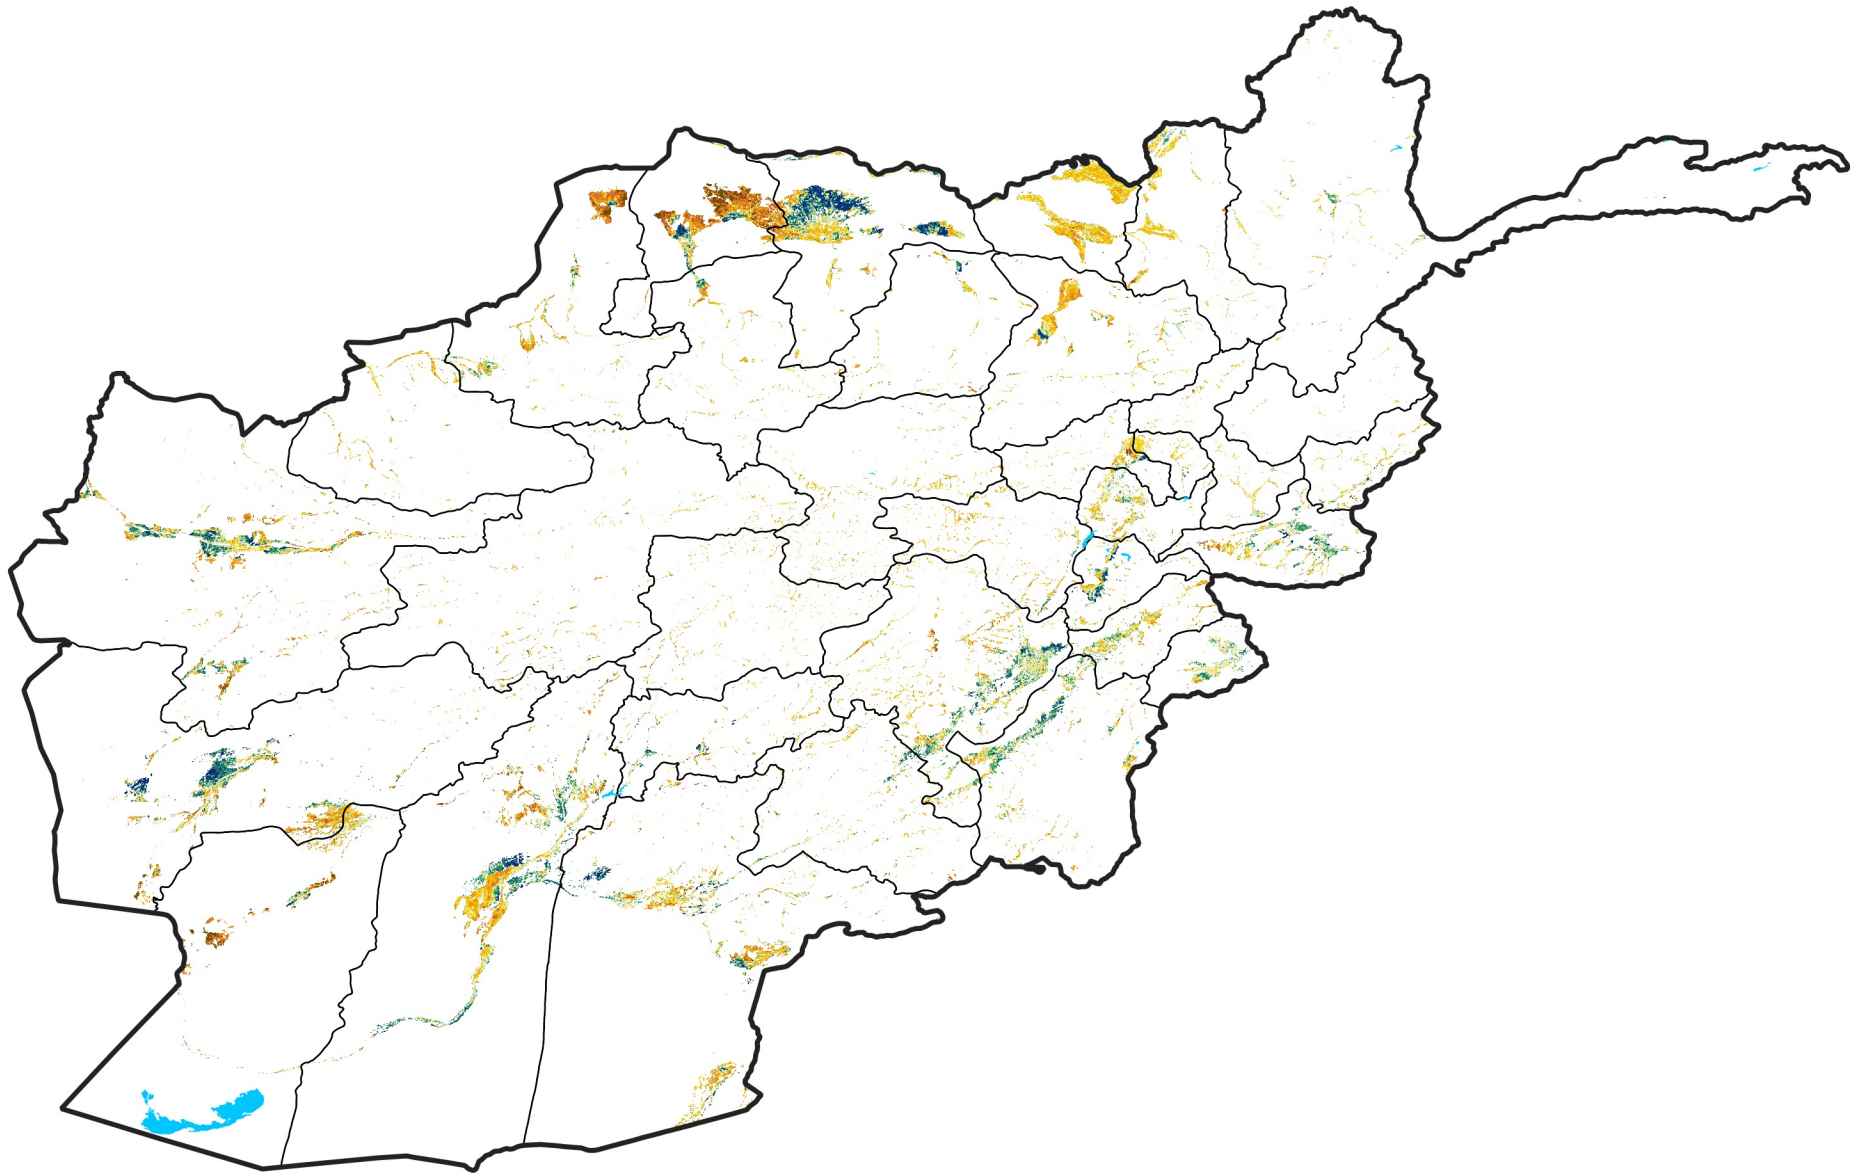

Afghanistan Irrigated Agricultural Areas

Percent of Mean NDVI

2025 / Mean (2012 - 2021)

Period 59 / Oct 16 - 25, 2025

Percent of Normal