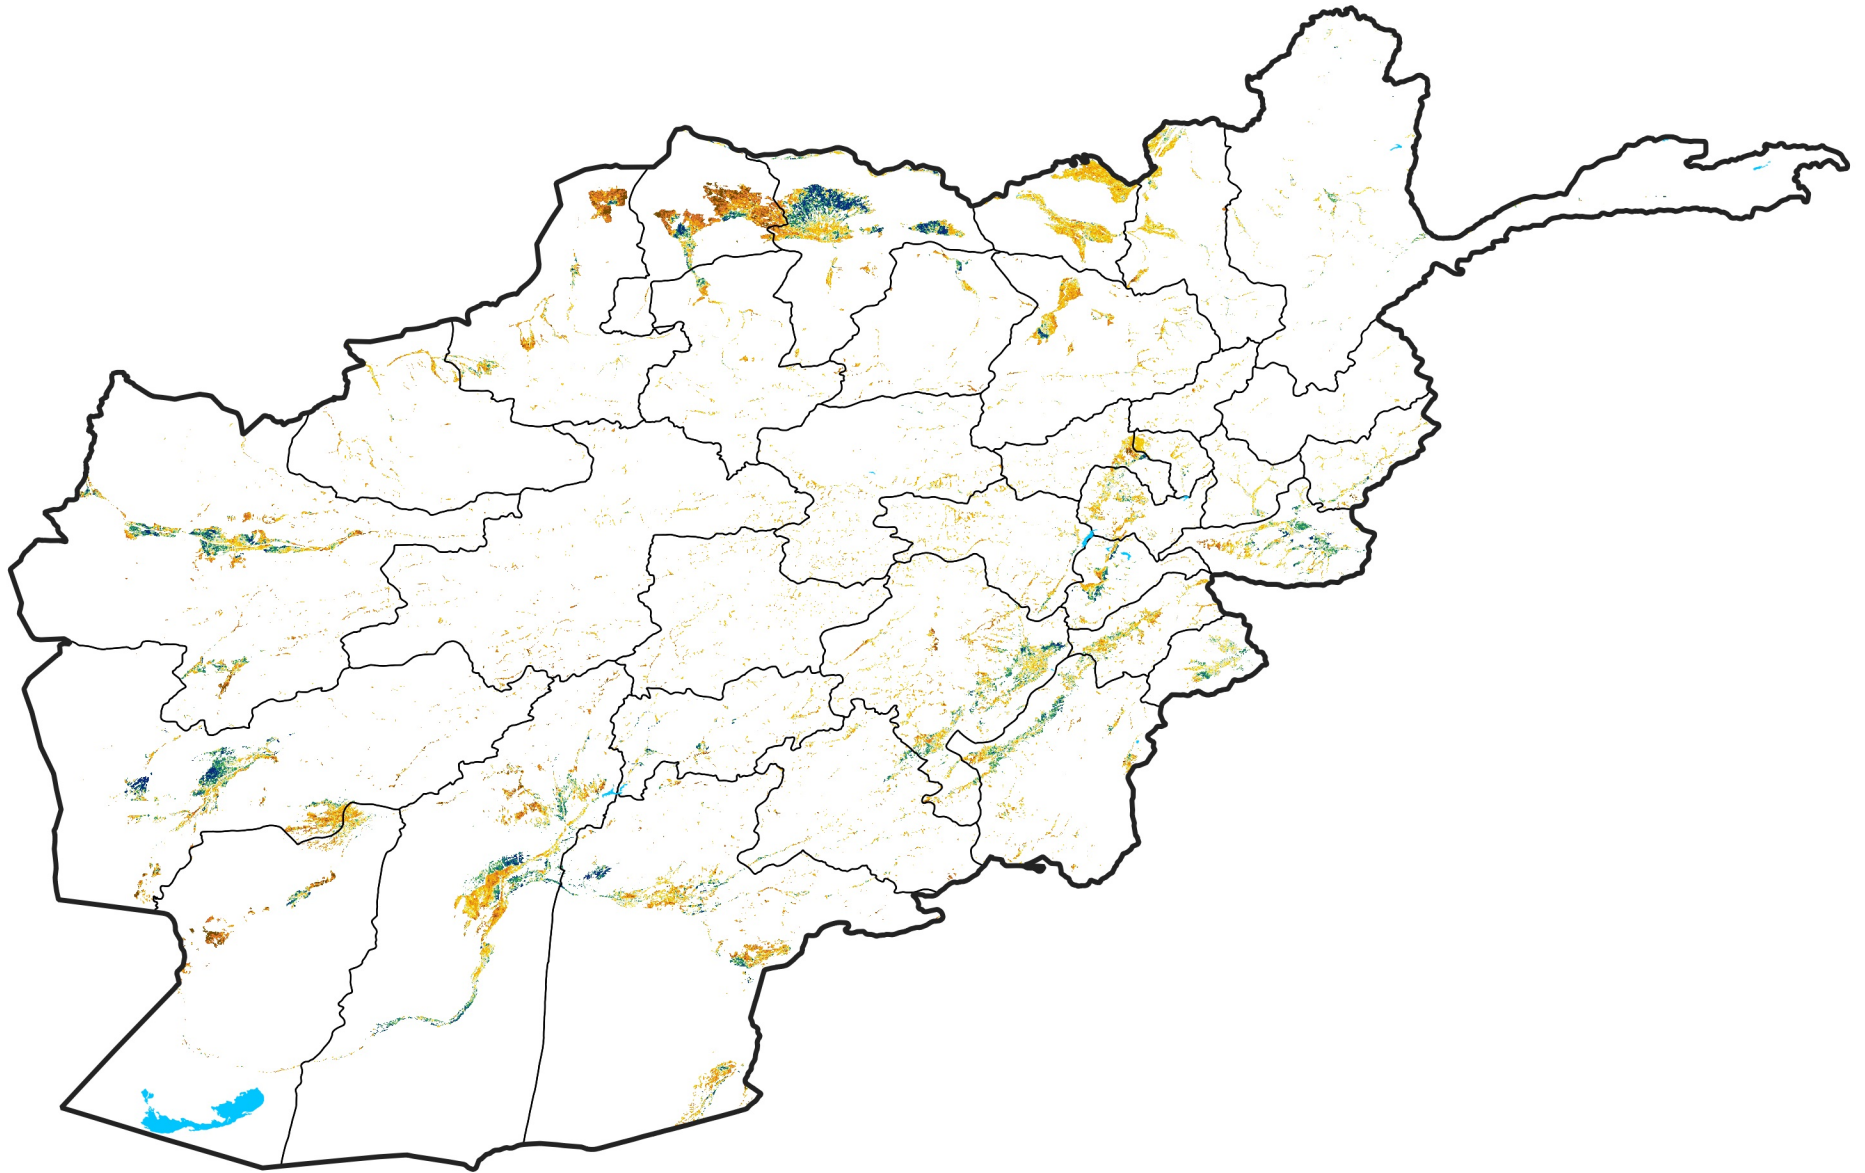

Afghanistan Irrigated Agricultural Areas

Percent of Mean NDVI

2025 / Mean (2012 - 2021)

Period 61 / Oct 26 - Nov 05, 2025

Percent of Normal