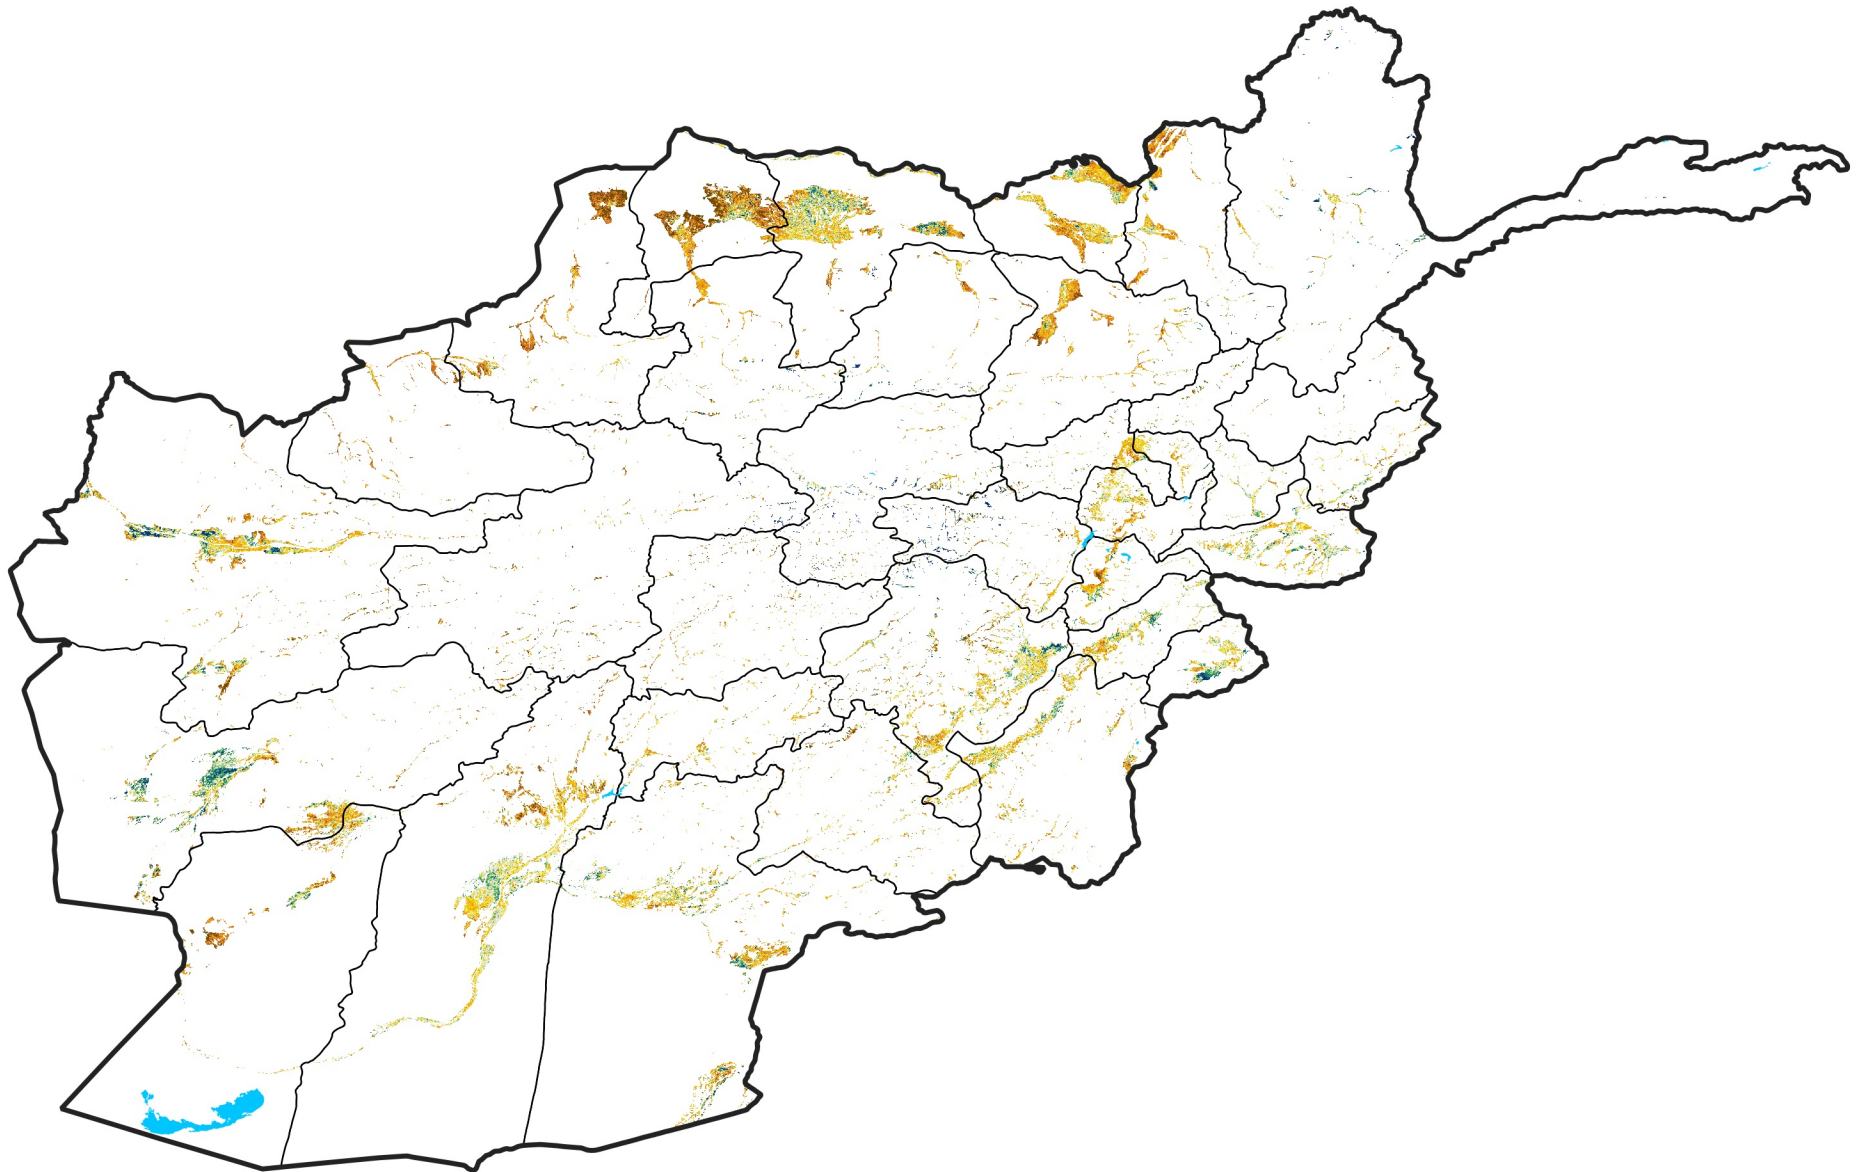

Afghanistan Irrigated Agricultural Areas

Percent of Mean NDVI

2025 / Mean (2012 - 2021)

Period 72 / Dec 21 - 31, 2025

Percent of Normal