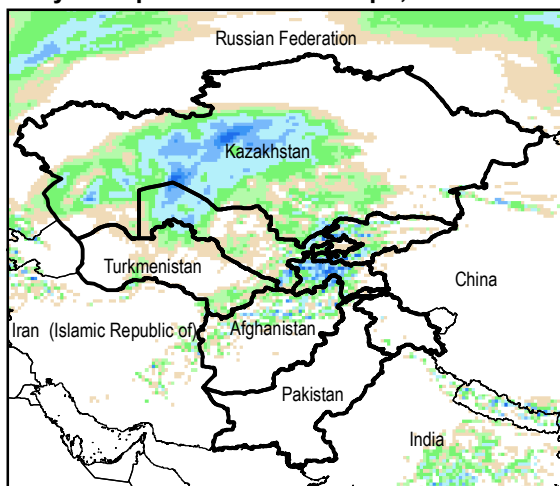

Daily Precip. Forecast for 14 Apr., 2015