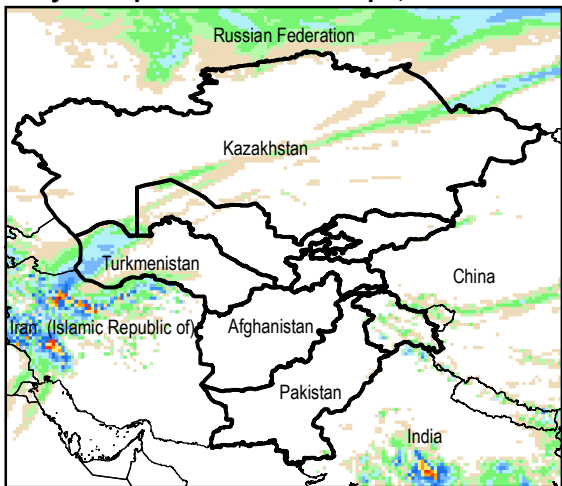

Daily Precip. Forecast for 10 Apr., 2015

Daily Precip. Forecast for 11 Apr., 2015

Daily Precip. Forecast for 12 Apr., 2015

Precip. Forecast

as of: Apr 10, 2015

Daily Totals

Data: NOAA-GFS

Daily Precip. Forecast for 13 Apr., 2015