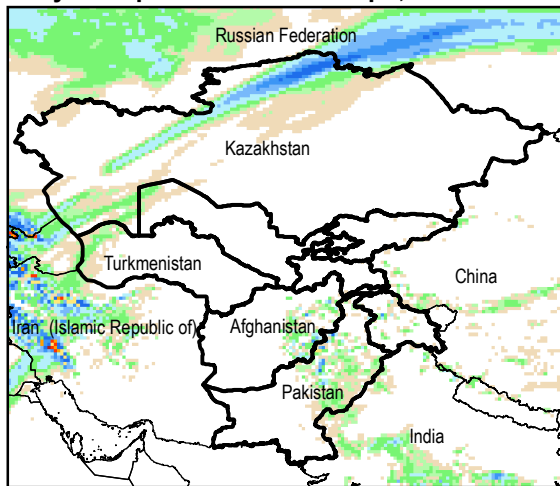

Daily Precip. Forecast for 10 Apr., 2015

Daily Precip. Forecast for 11 Apr., 2015

Daily Precip. Forecast for 12 Apr., 2015

Precip. Forecast

as of: Apr 10, 2015

Daily Totals

Data: NOAA-GFS

Daily Precip. Forecast for 13 Apr., 2015