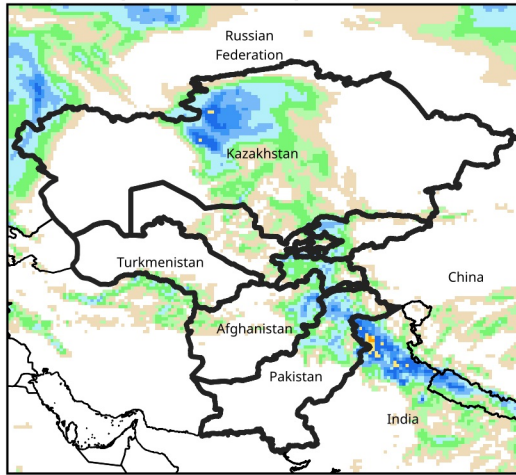

Daily Precip. Forecast for Apr 6, 2026

Daily Precip. Forecast for Apr 7, 2026

Daily Precip. Forecast for Apr 8, 2026

Precip. Forecast

as of
Apr 6, 2026

Daily Totals

Data:
NOAA-GFS

Daily Precip. Forecast for Apr 9, 2026