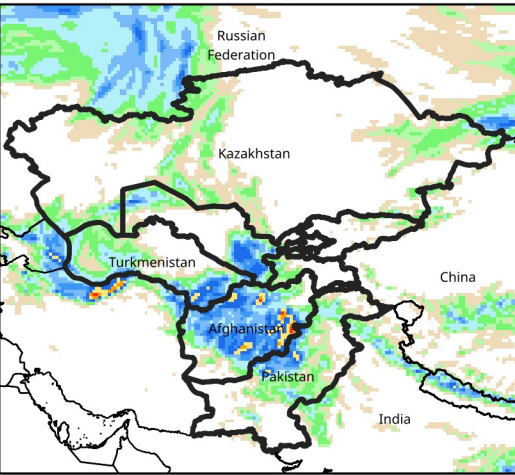

Daily Precip. Forecast for Apr 6, 2026

Daily Precip. Forecast for Apr 7, 2026

Daily Precip. Forecast for Apr 8, 2026

Precip. Forecast

as of
Apr 6, 2026

Daily Totals

Data:
NOAA-GFS

Daily Precip. Forecast for Apr 9, 2026