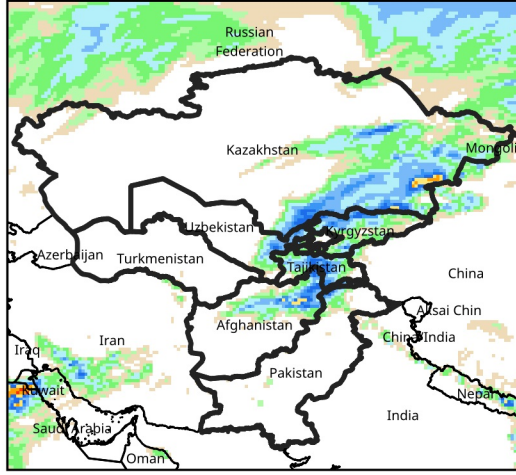

# Precip. Forecast

as of  
Apr 18, 2026

Daily Totals

Data:  
NOAA-GFS

Daily Precip. Forecast for Apr 21, 2026

Daily Precip. Forecast for Apr 22, 2026

Daily Precip. Forecast for Apr 23, 2026