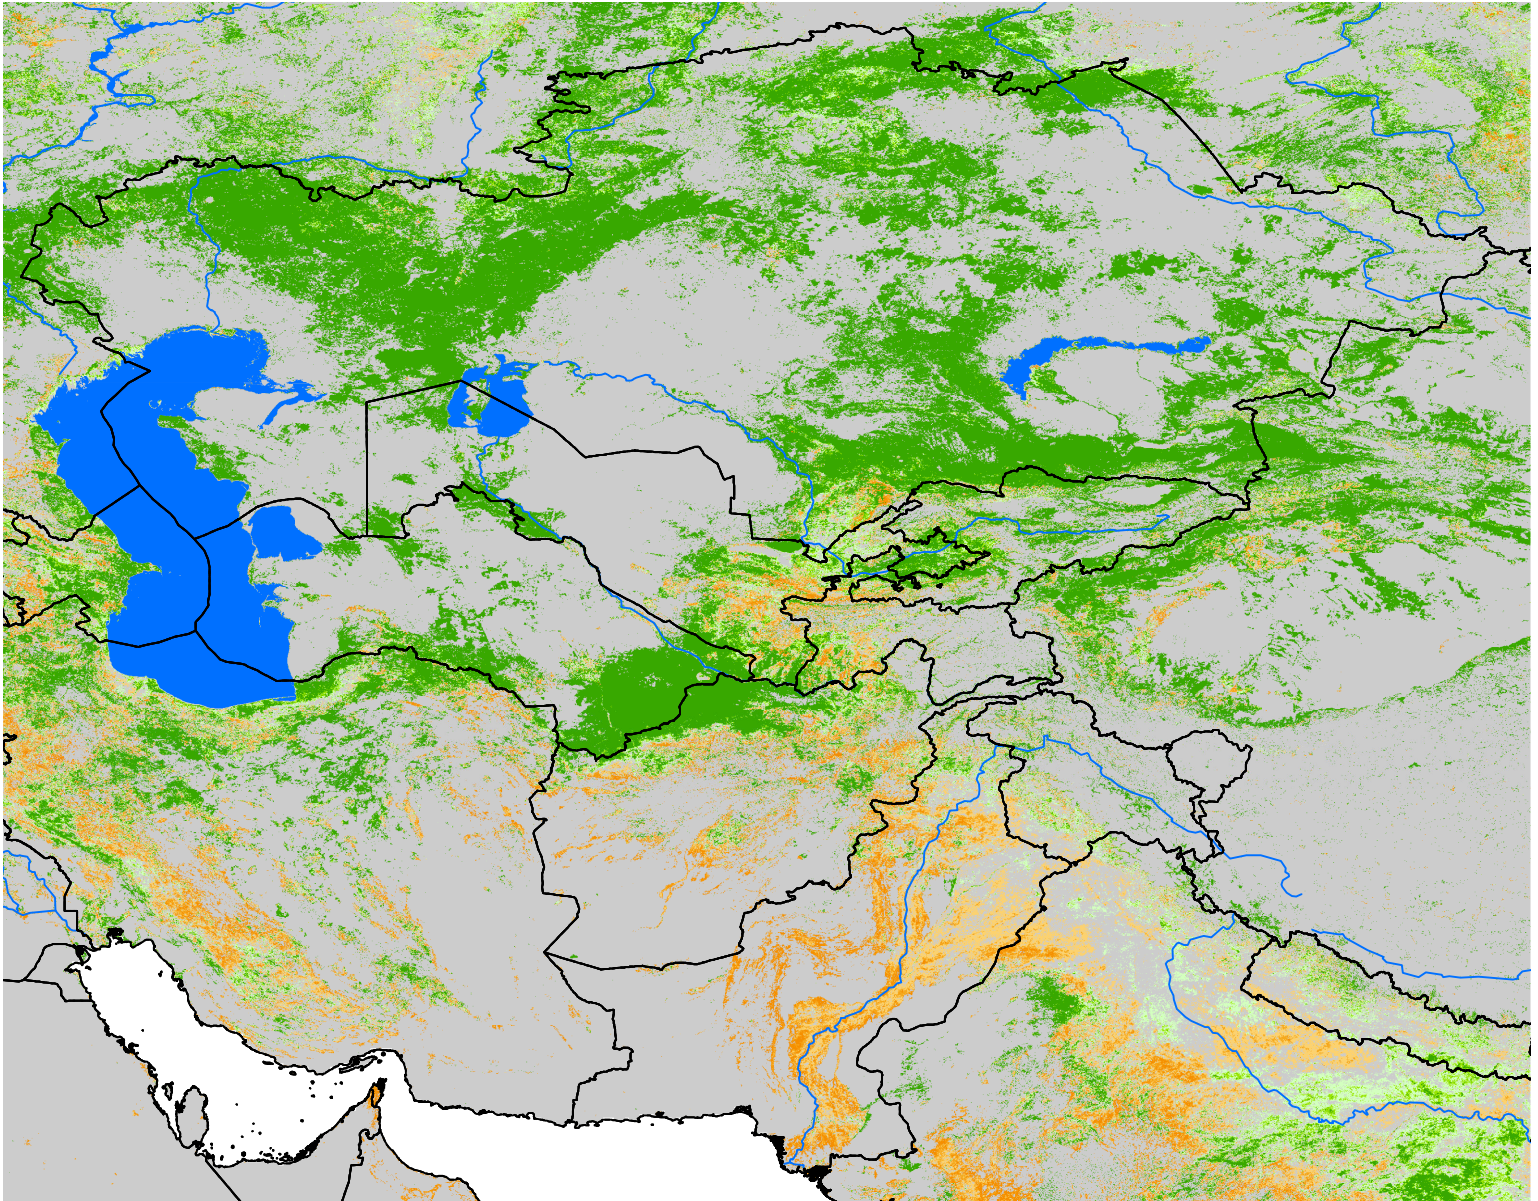

Central Asia SSEBop Cumulative ET Anomaly

Percent of Median (2003-2015)
Apr Dekad 1, 2003

ET Anomaly (%)