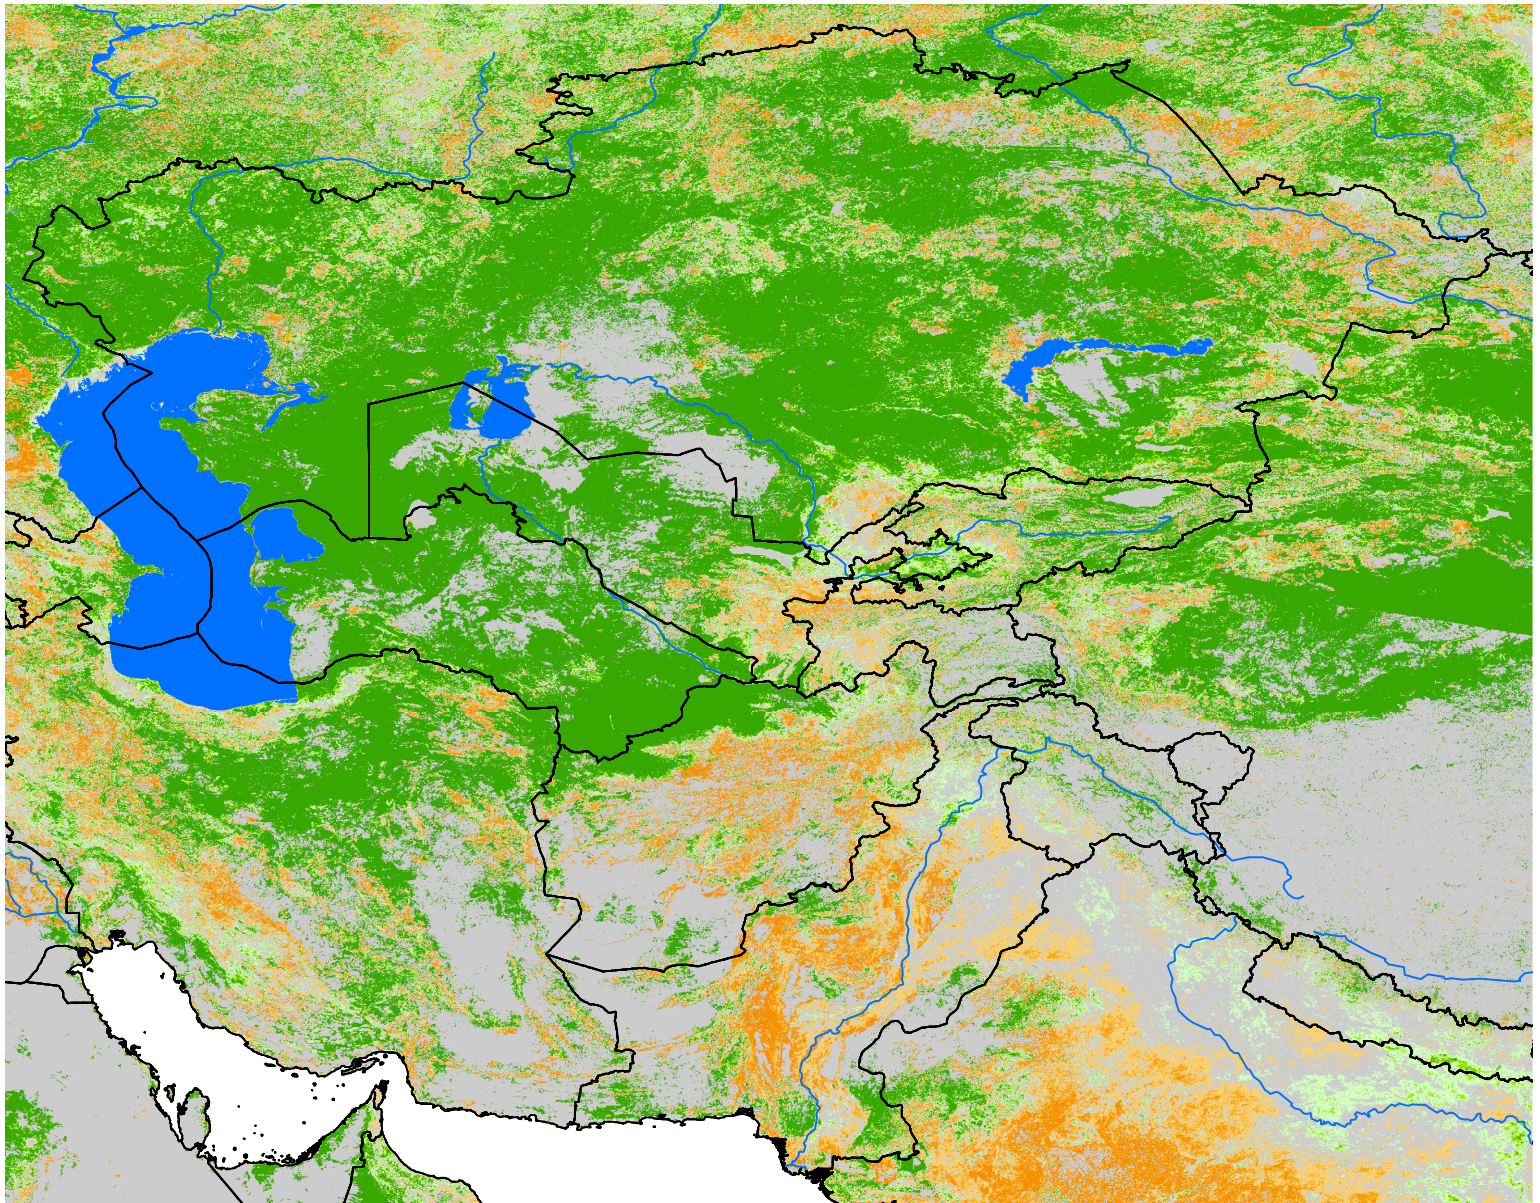

Central Asia SSEBop Cumulative ET Anomaly

Percent of Median (2003-2015)
Apr Dekad 1 - Apr Dekad 3, 2003

ET Anomaly (%)