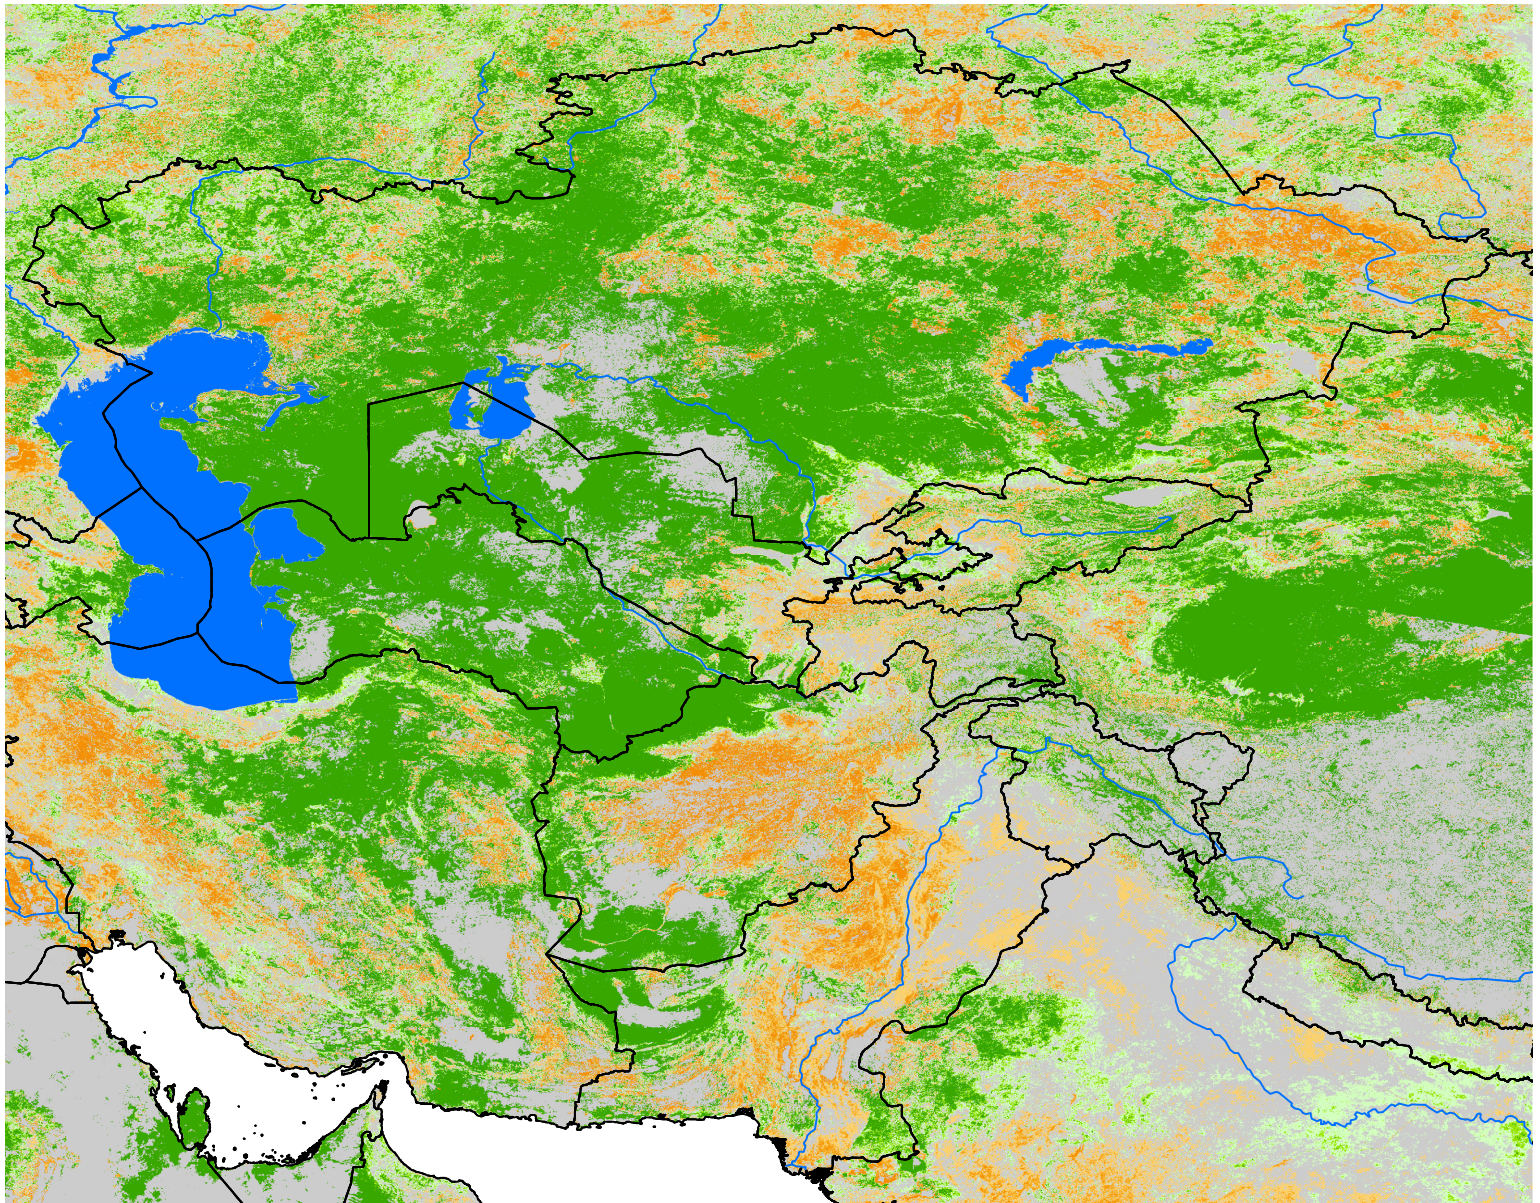

Central Asia

SSEBop Cumulative ET Anomaly

Percent of Median (2003-2015)
Apr Dekad 1 - May Dekad 2, 2003

ET Anomaly (%)