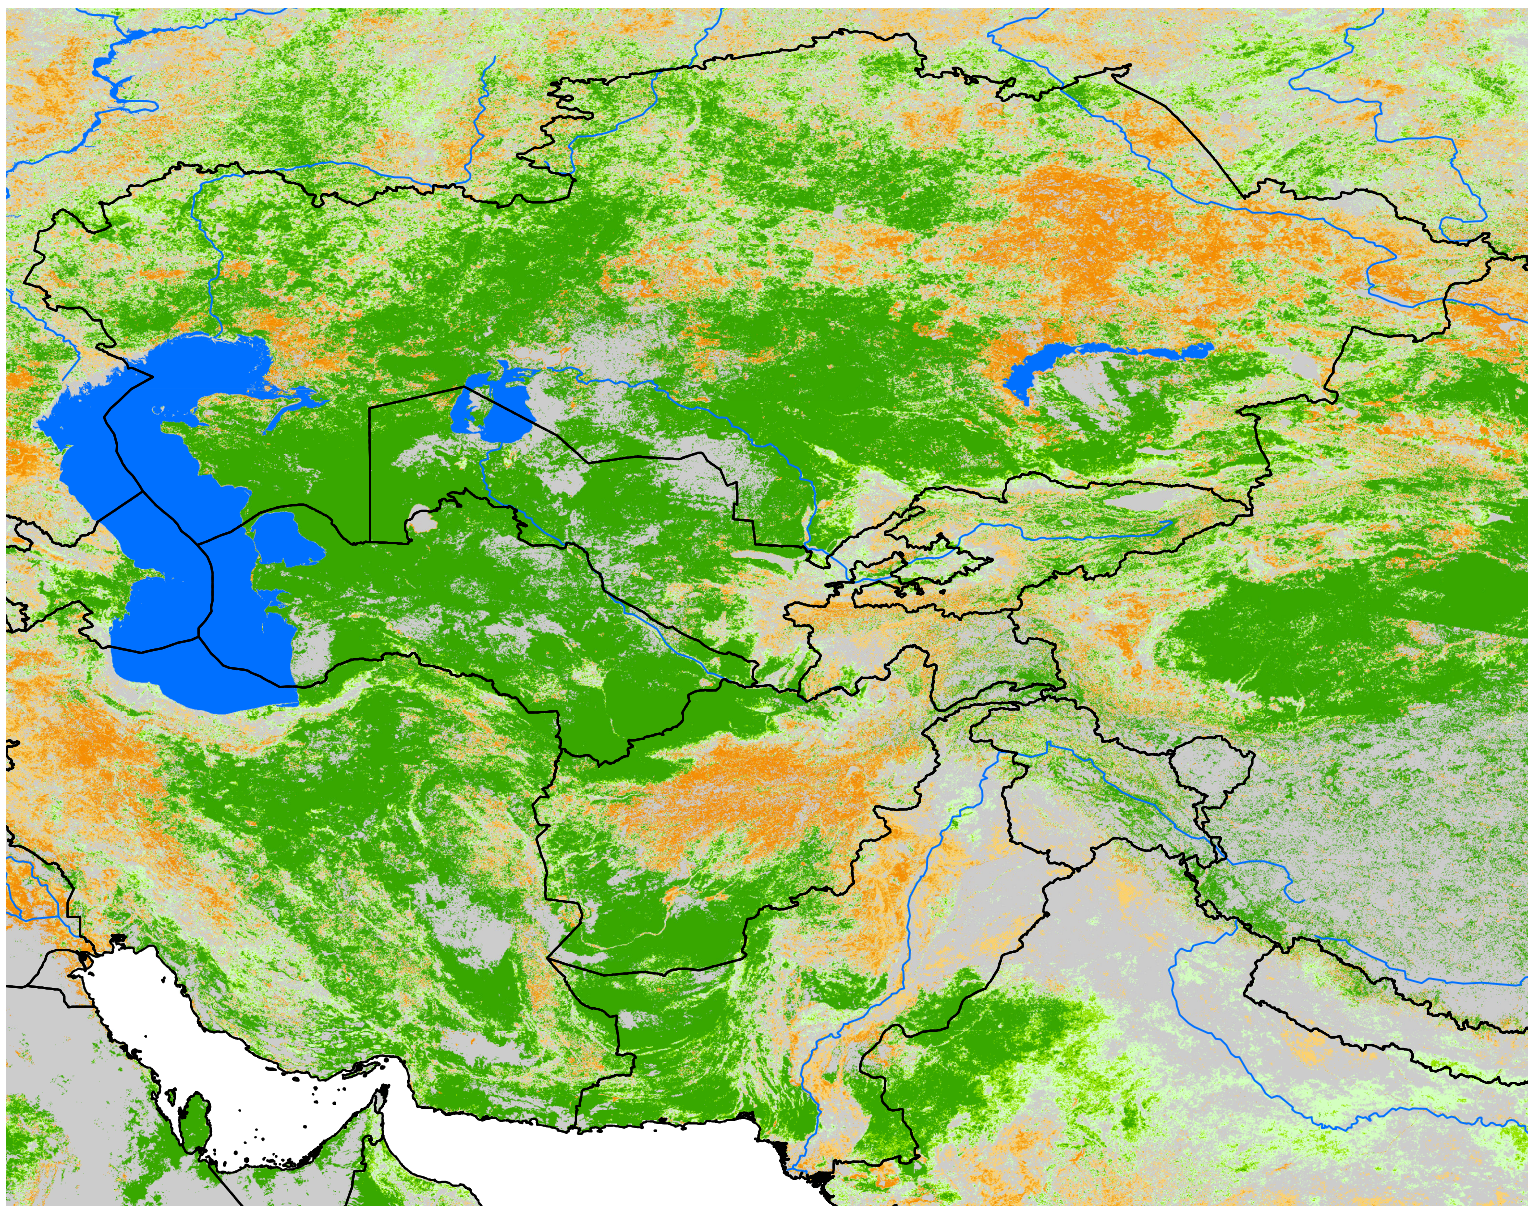

Central Asia SSEBop Cumulative ET Anomaly

Percent of Median (2003-2015)
Apr Dekad 1 - May Dekad 3, 2003

ET Anomaly (%)