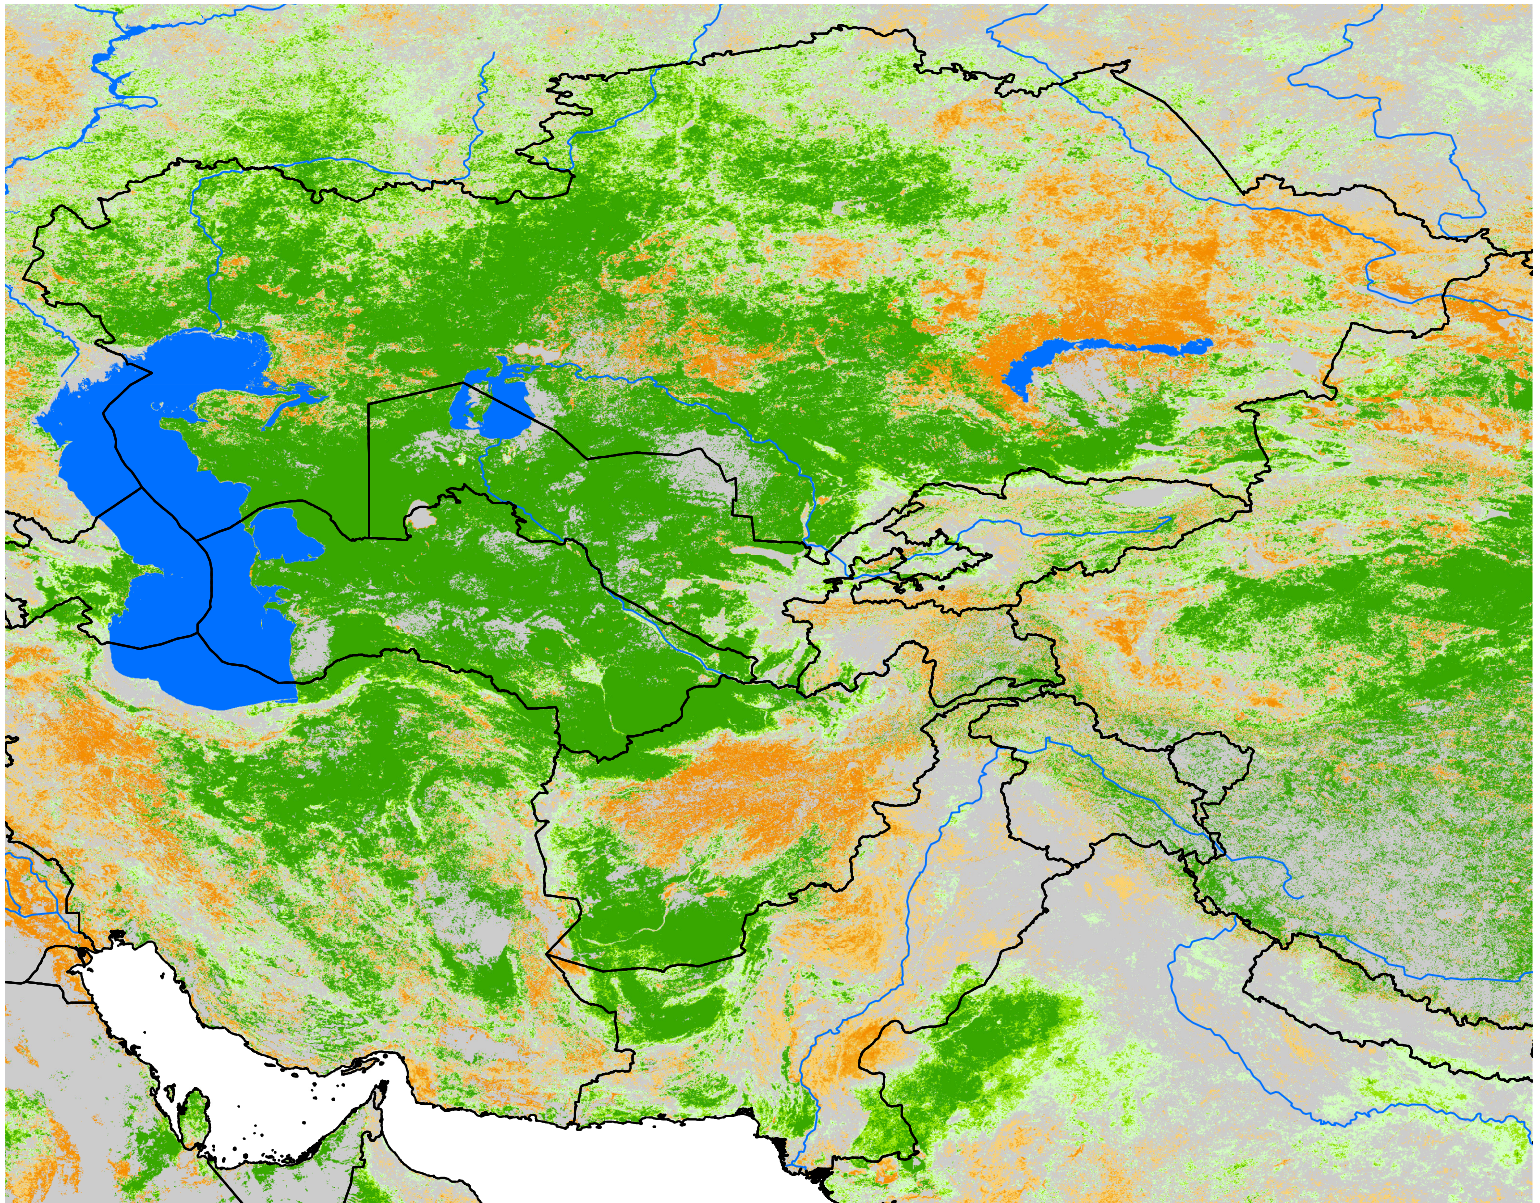

Central Asia SSEBop Cumulative ET Anomaly

Percent of Median (2003-2015)
Apr Dekad 1 - Jun Dekad 3, 2003

ET Anomaly (%)