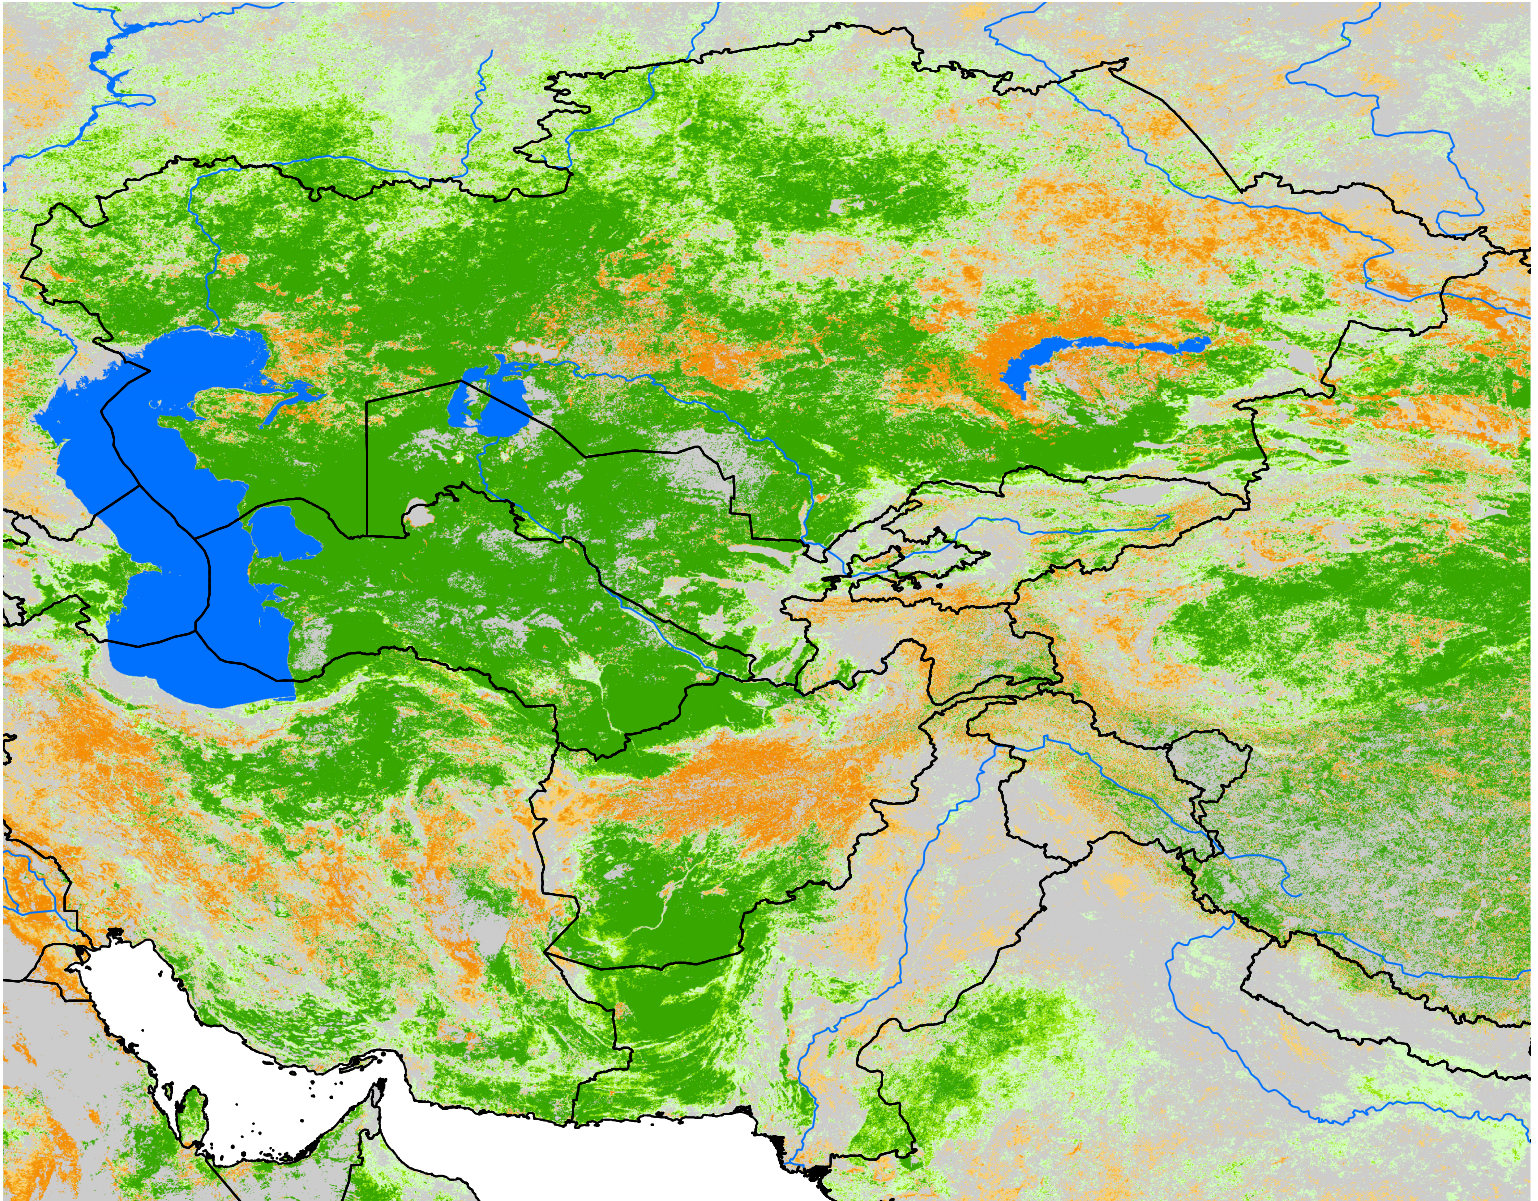

Central Asia SSEBop Cumulative ET Anomaly

Percent of Median (2003-2015)
Apr Dekad 1 - Jul Dekad 3, 2003

ET Anomaly (%)