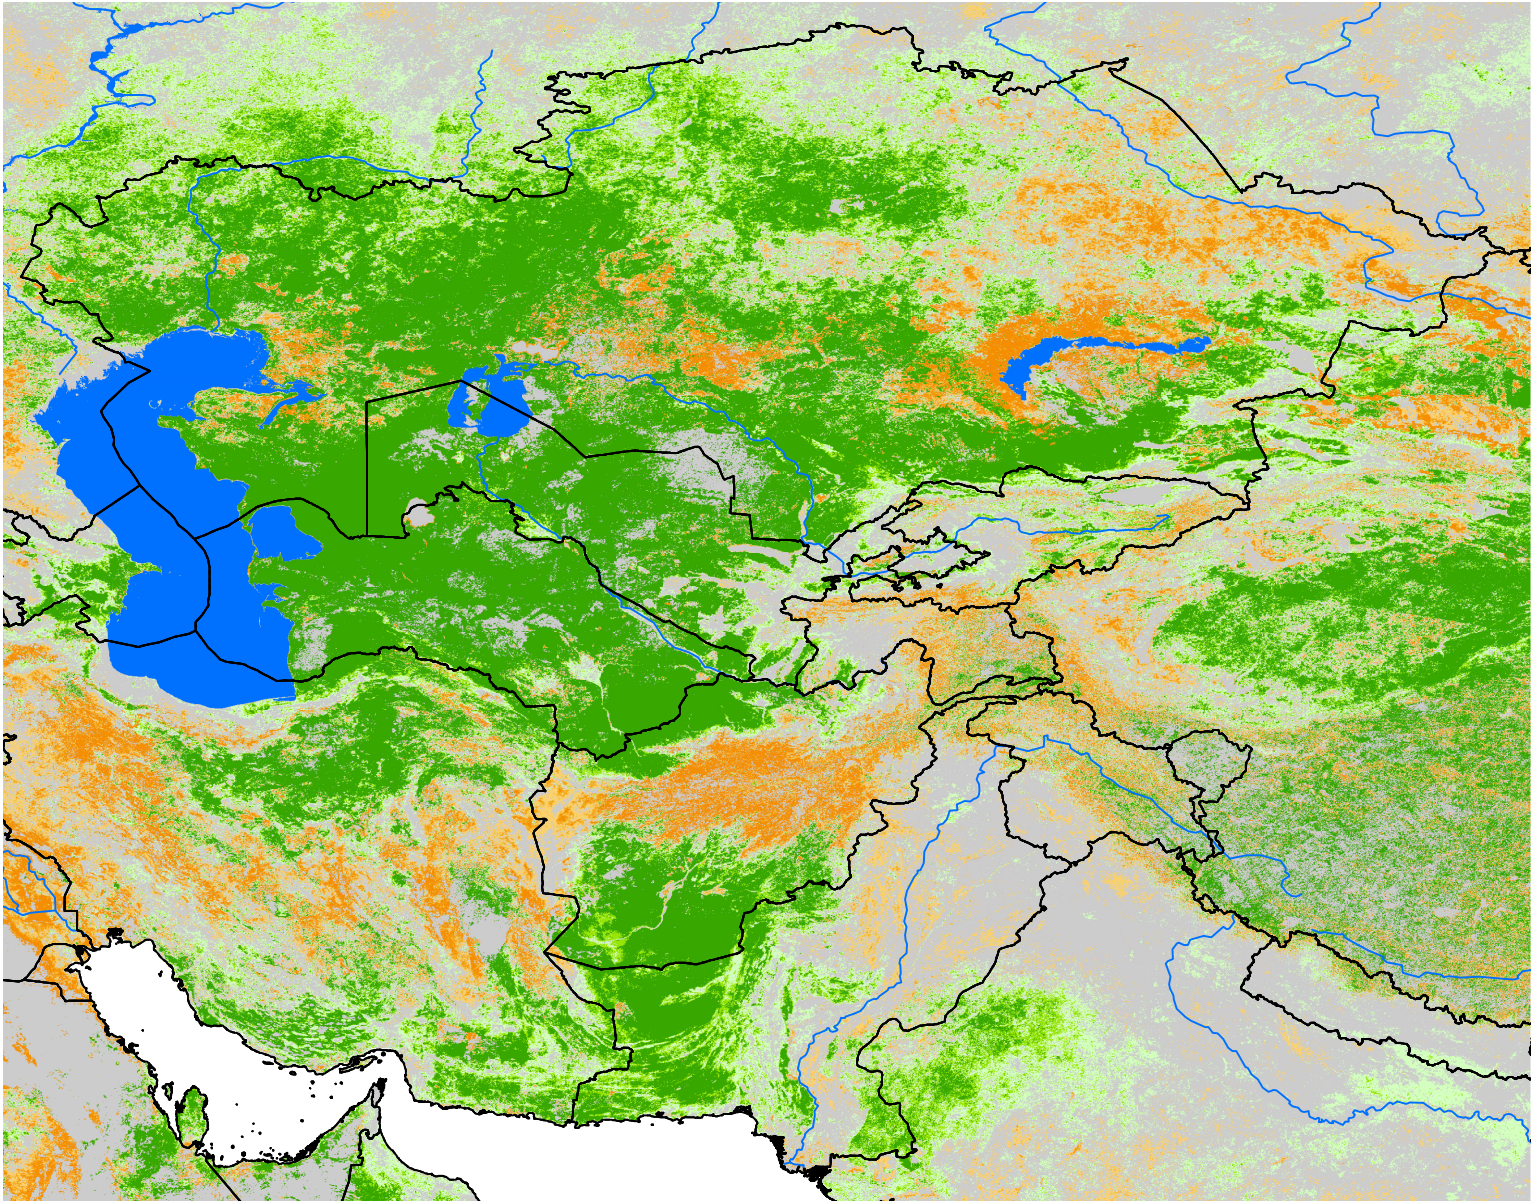

# Central Asia SSEBop Cumulative ET Anomaly

Percent of Median (2003-2015)  
Apr Dekad 1 - Aug Dekad 2, 2003

ET Anomaly (%)