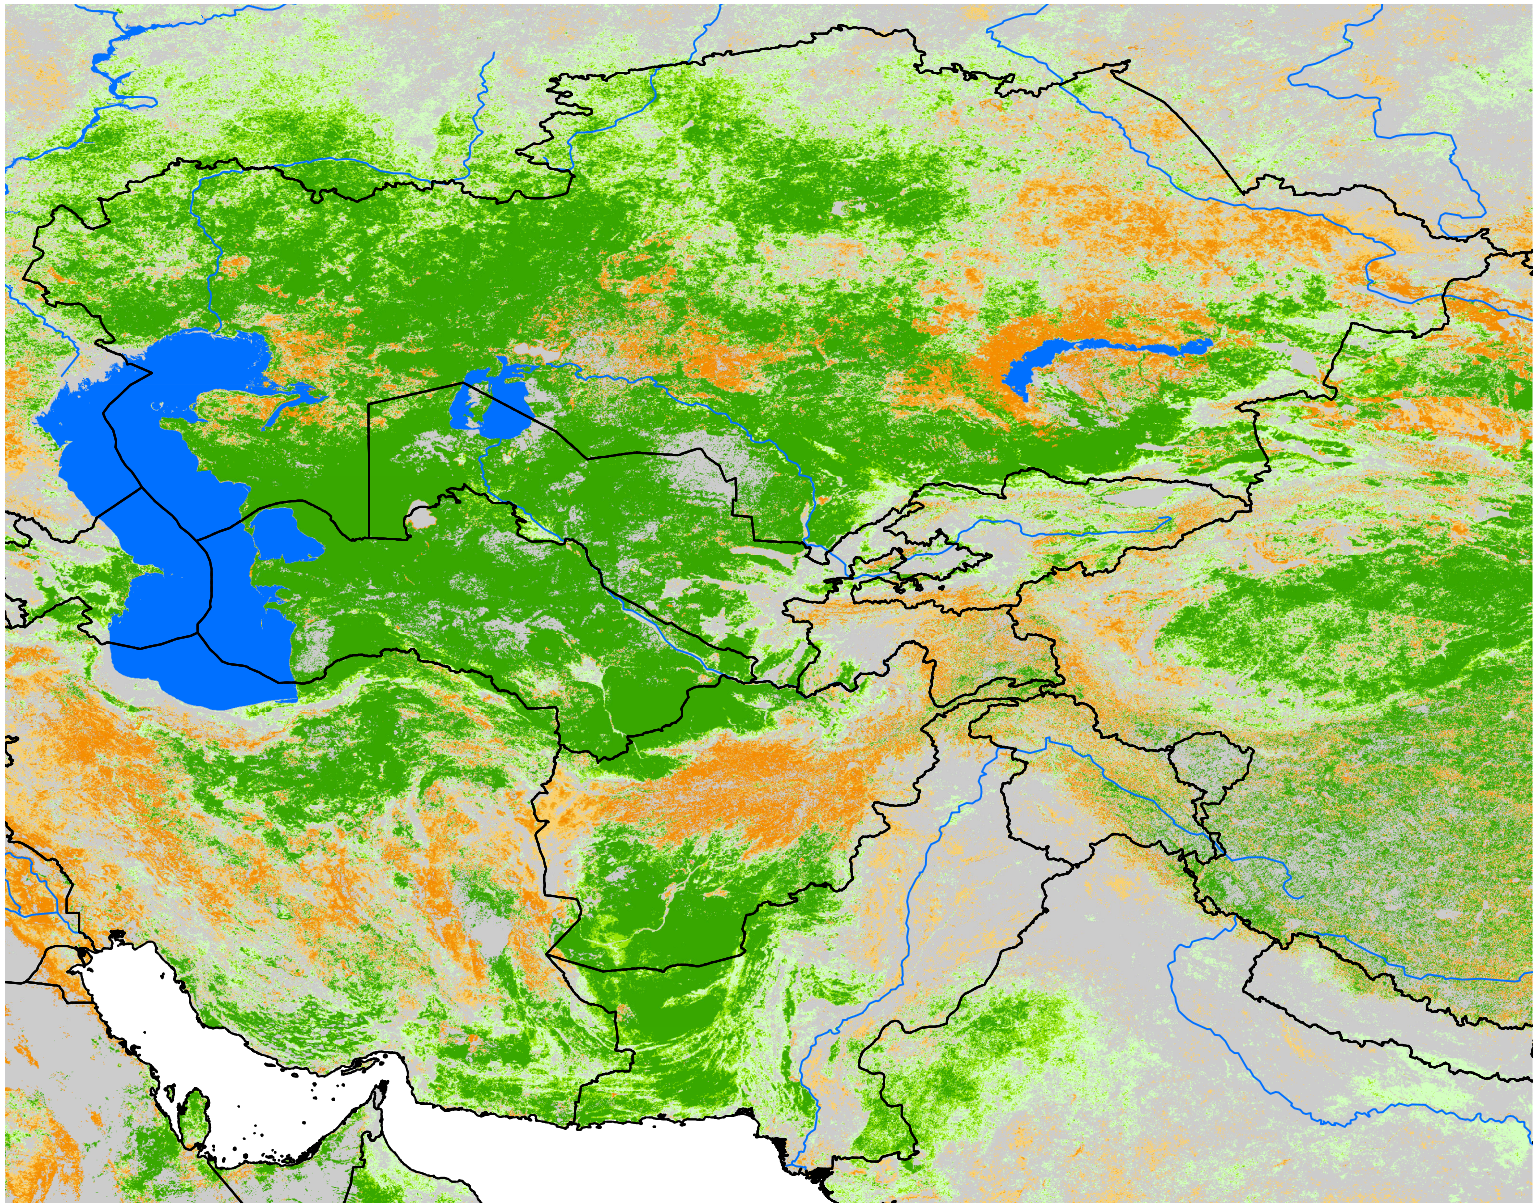

Central Asia SSEBop Cumulative ET Anomaly

Percent of Median (2003-2015)
Apr Dekad 1 - Aug Dekad 3, 2003

ET Anomaly (%)