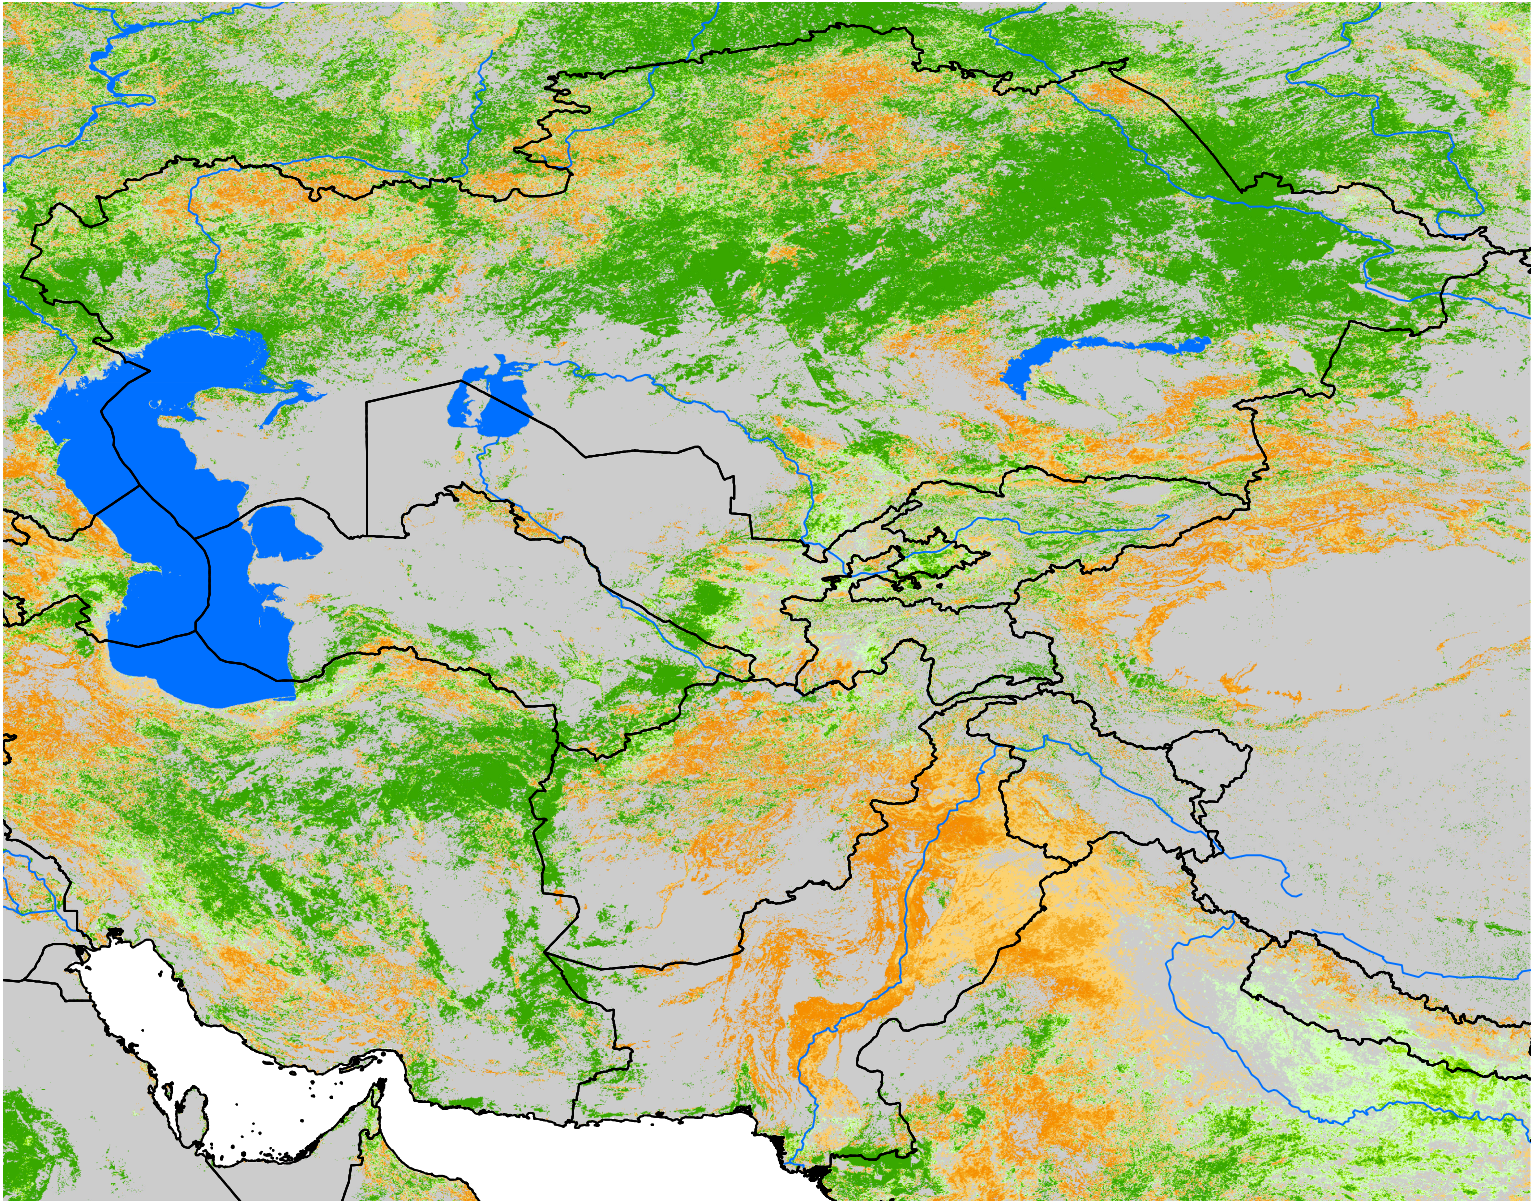

# Central Asia SSEBop Cumulative ET Anomaly

Percent of Median (2003-2015)  
Apr Dekad 1 - Apr Dekad 2, 2004

ET Anomaly (%)