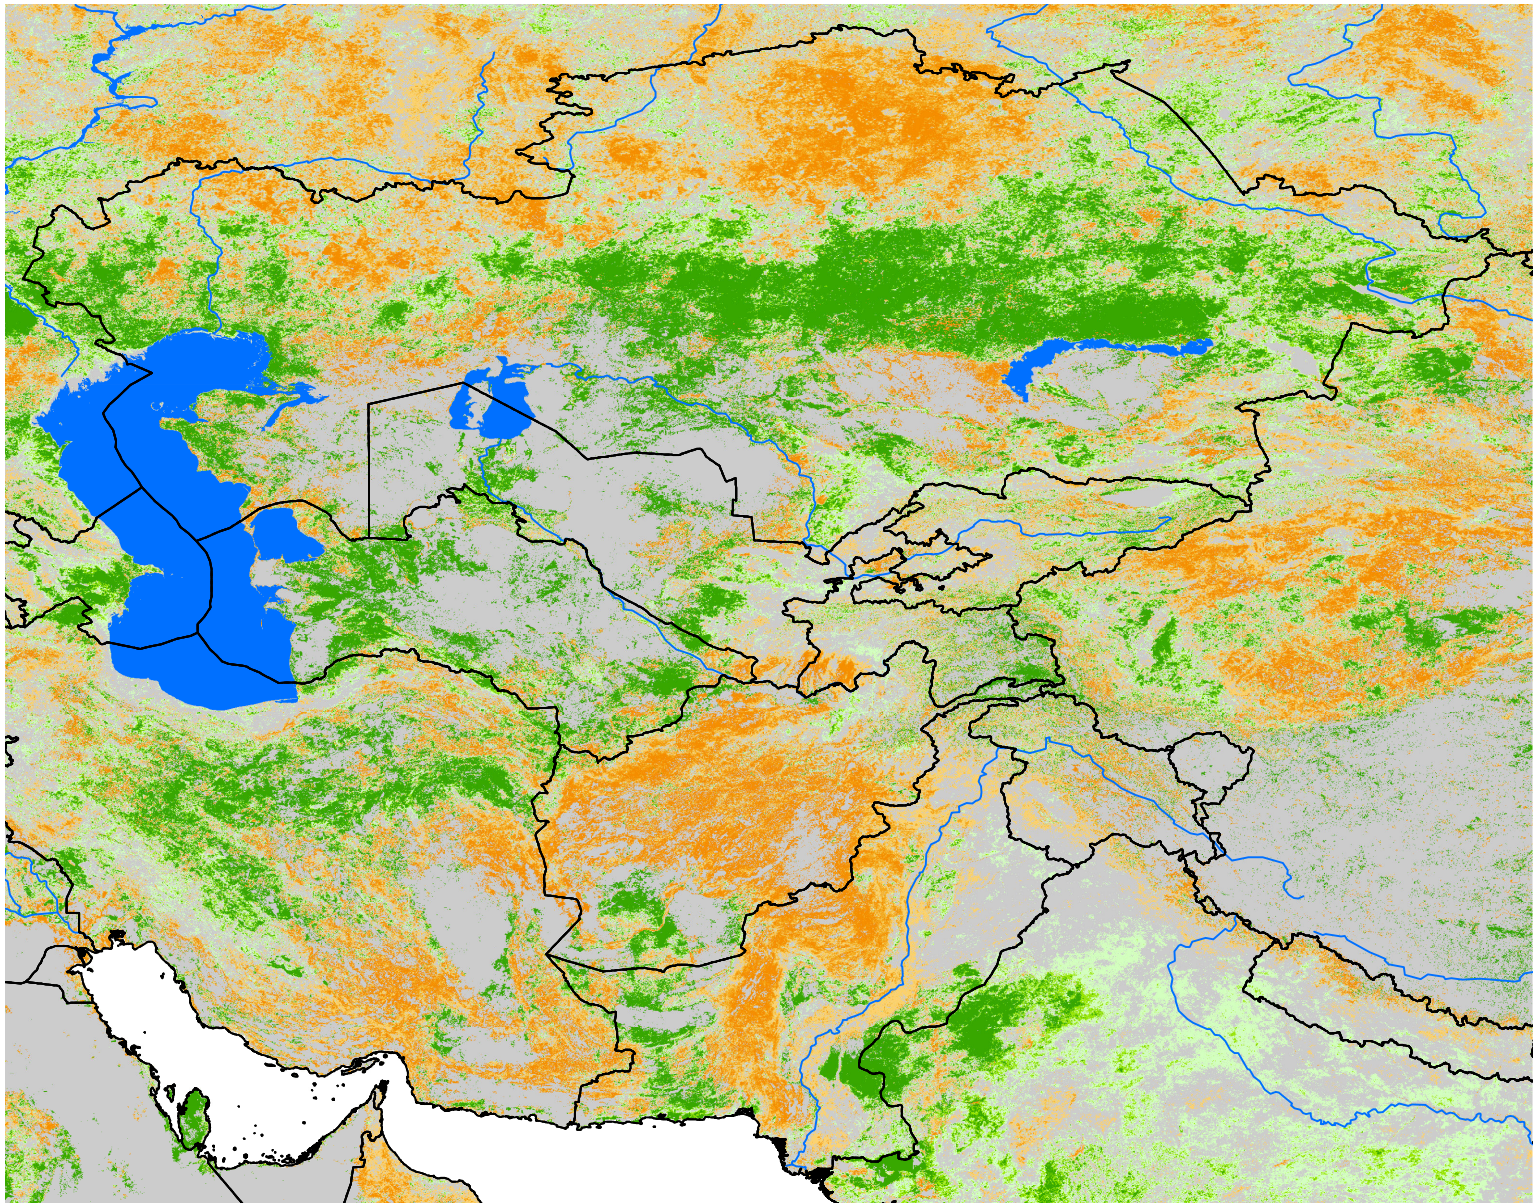

Central Asia SSEBop Cumulative ET Anomaly

Percent of Median (2003-2015)
Apr Dekad 1 - May Dekad 3, 2004

ET Anomaly (%)