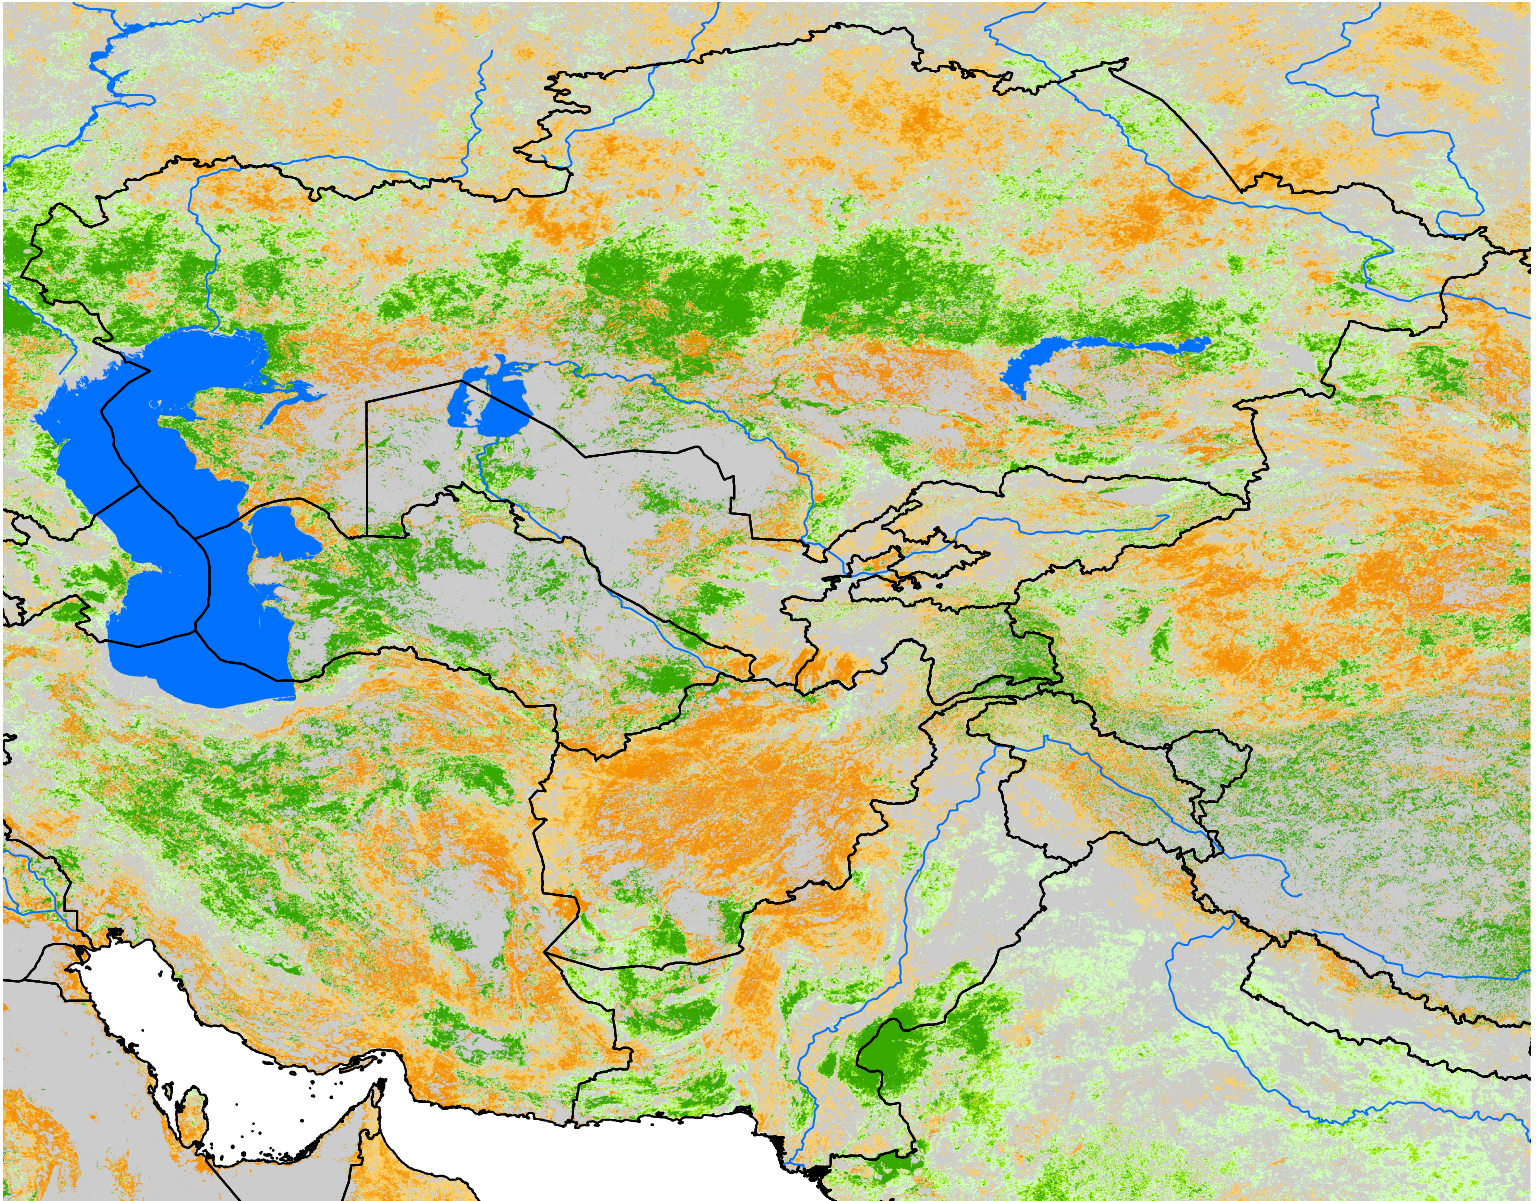

Central Asia SSEBop Cumulative ET Anomaly

Percent of Median (2003-2015)
Apr Dekad 1 - Jun Dekad 3, 2004

ET Anomaly (%)